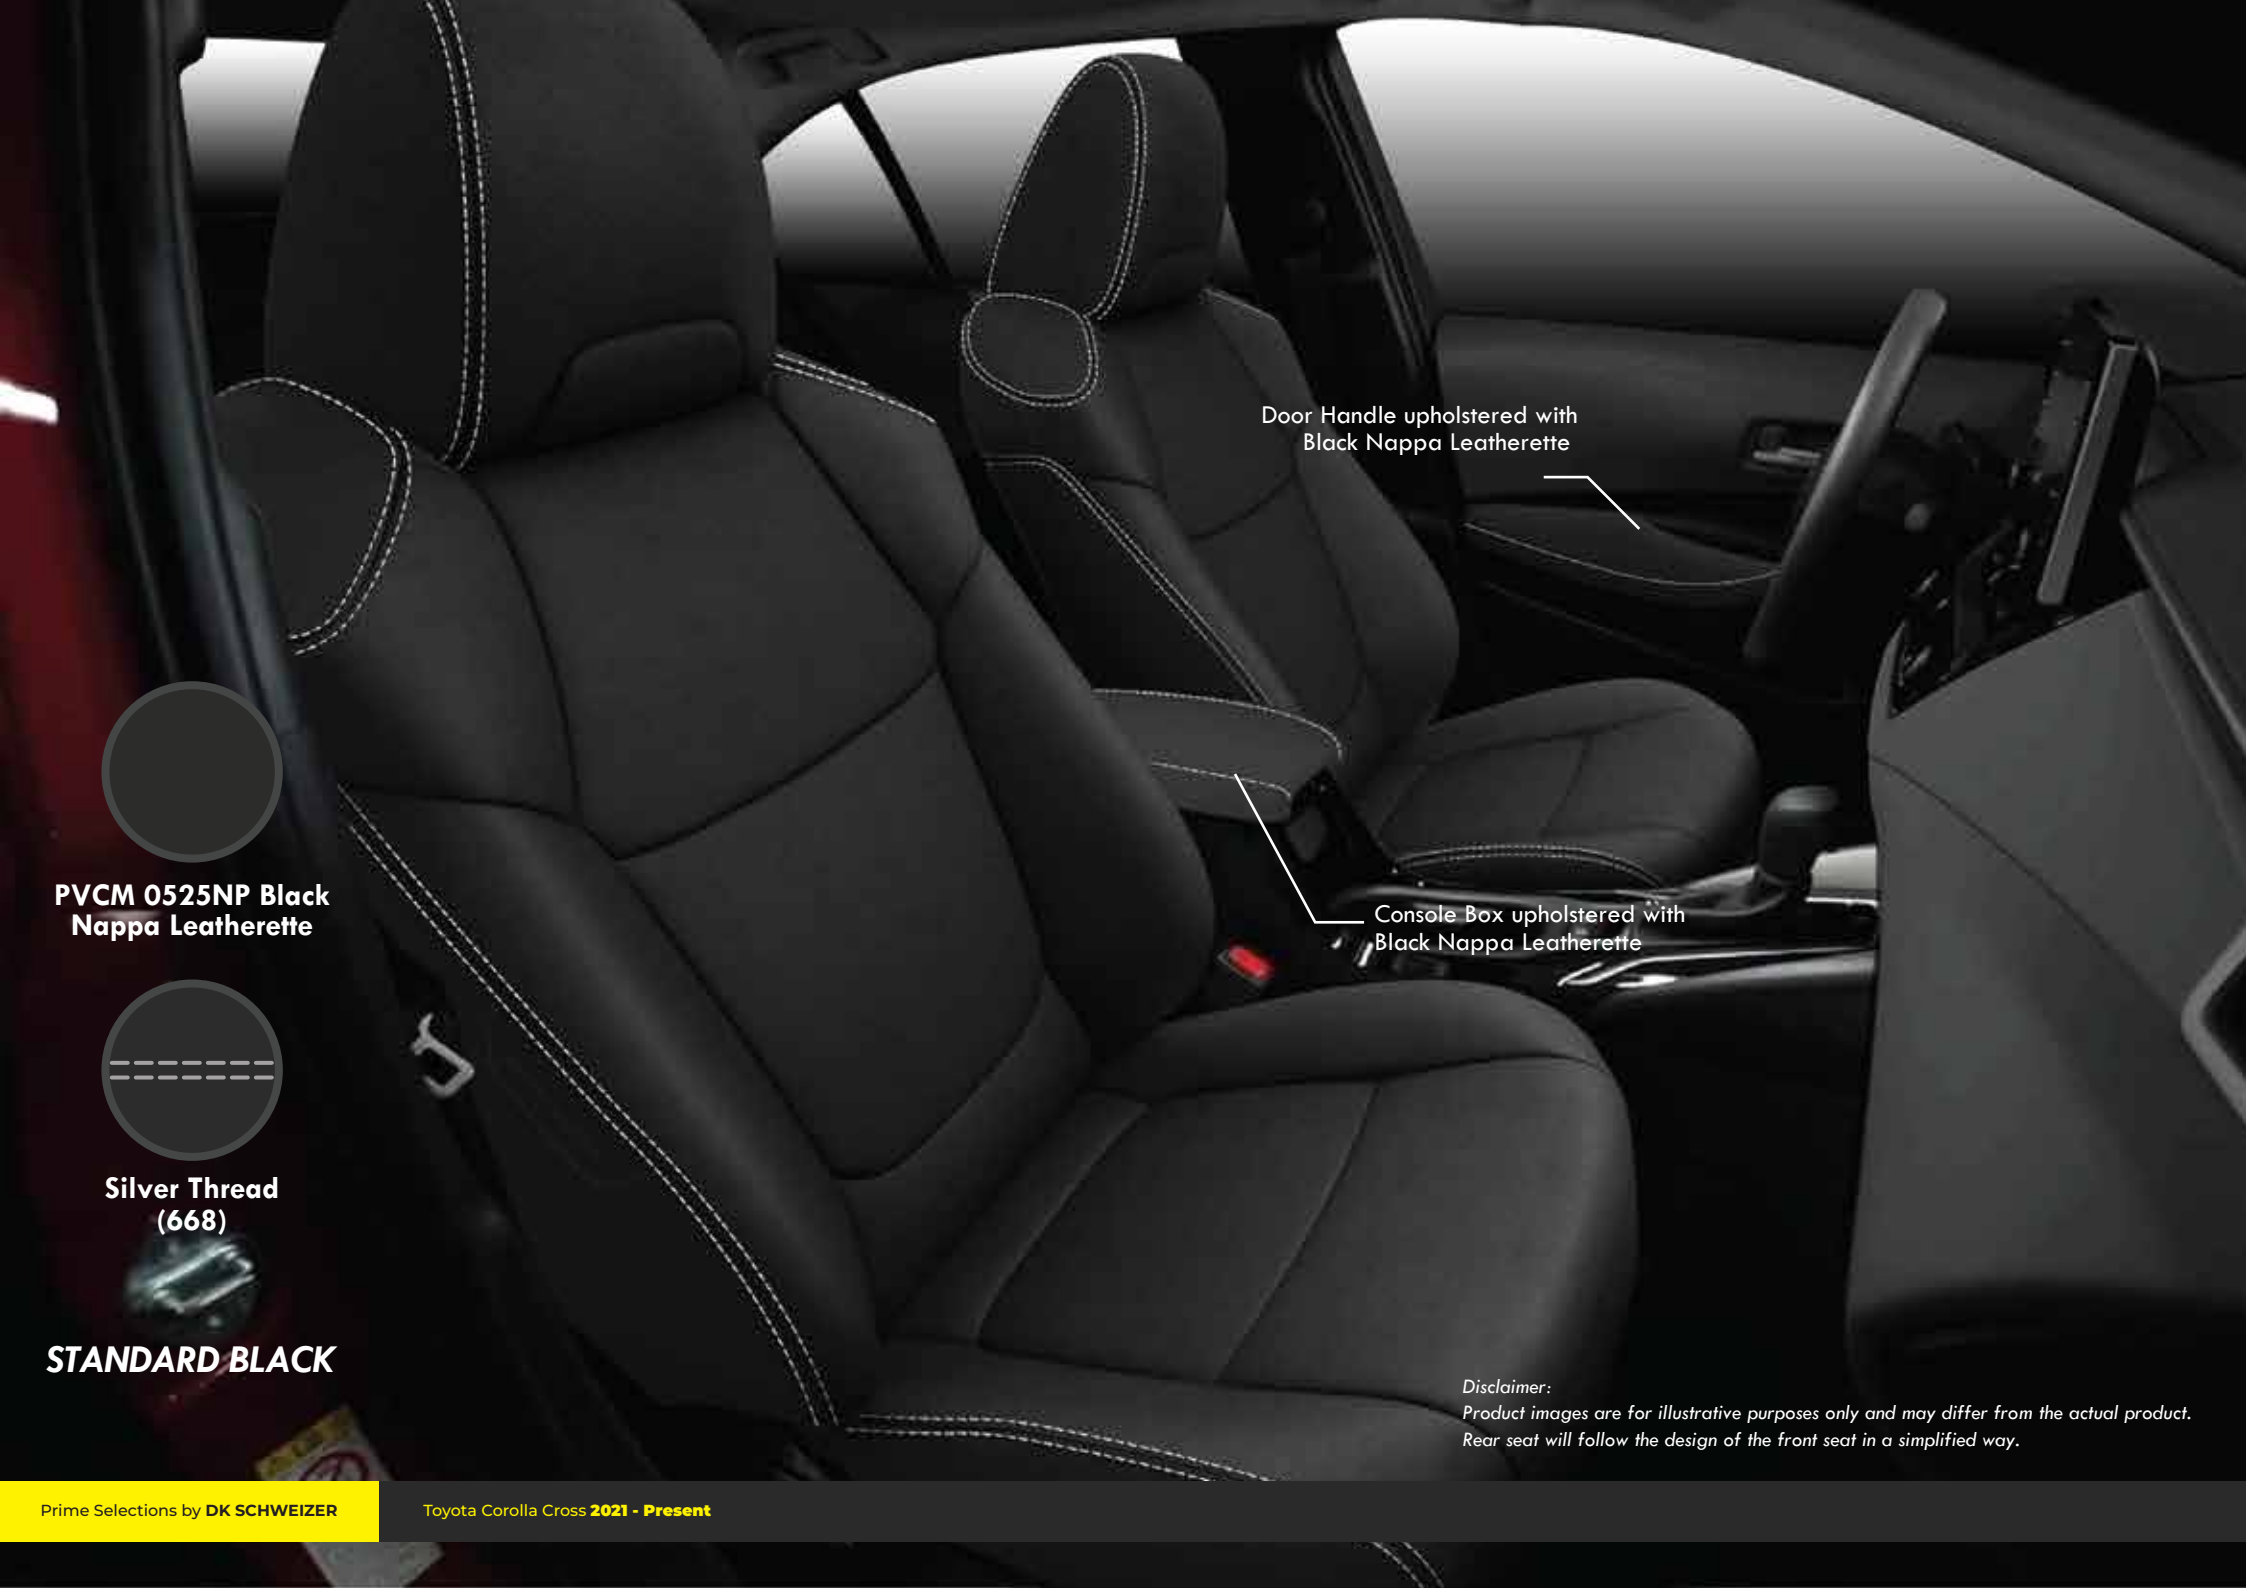

Door Handle upholstered with
Black Nappa Leatherette

Console Box upholstered with
Black Nappa Leatherette

PVCM 0525NP Black
Nappa Leatherette

Silver Thread
(668)

STANDARD BLACK

*Disclaimer:
Product images are for illustrative purposes only and may differ from the actual product.
Rear seat will follow the design of the front seat in a simplified way.*