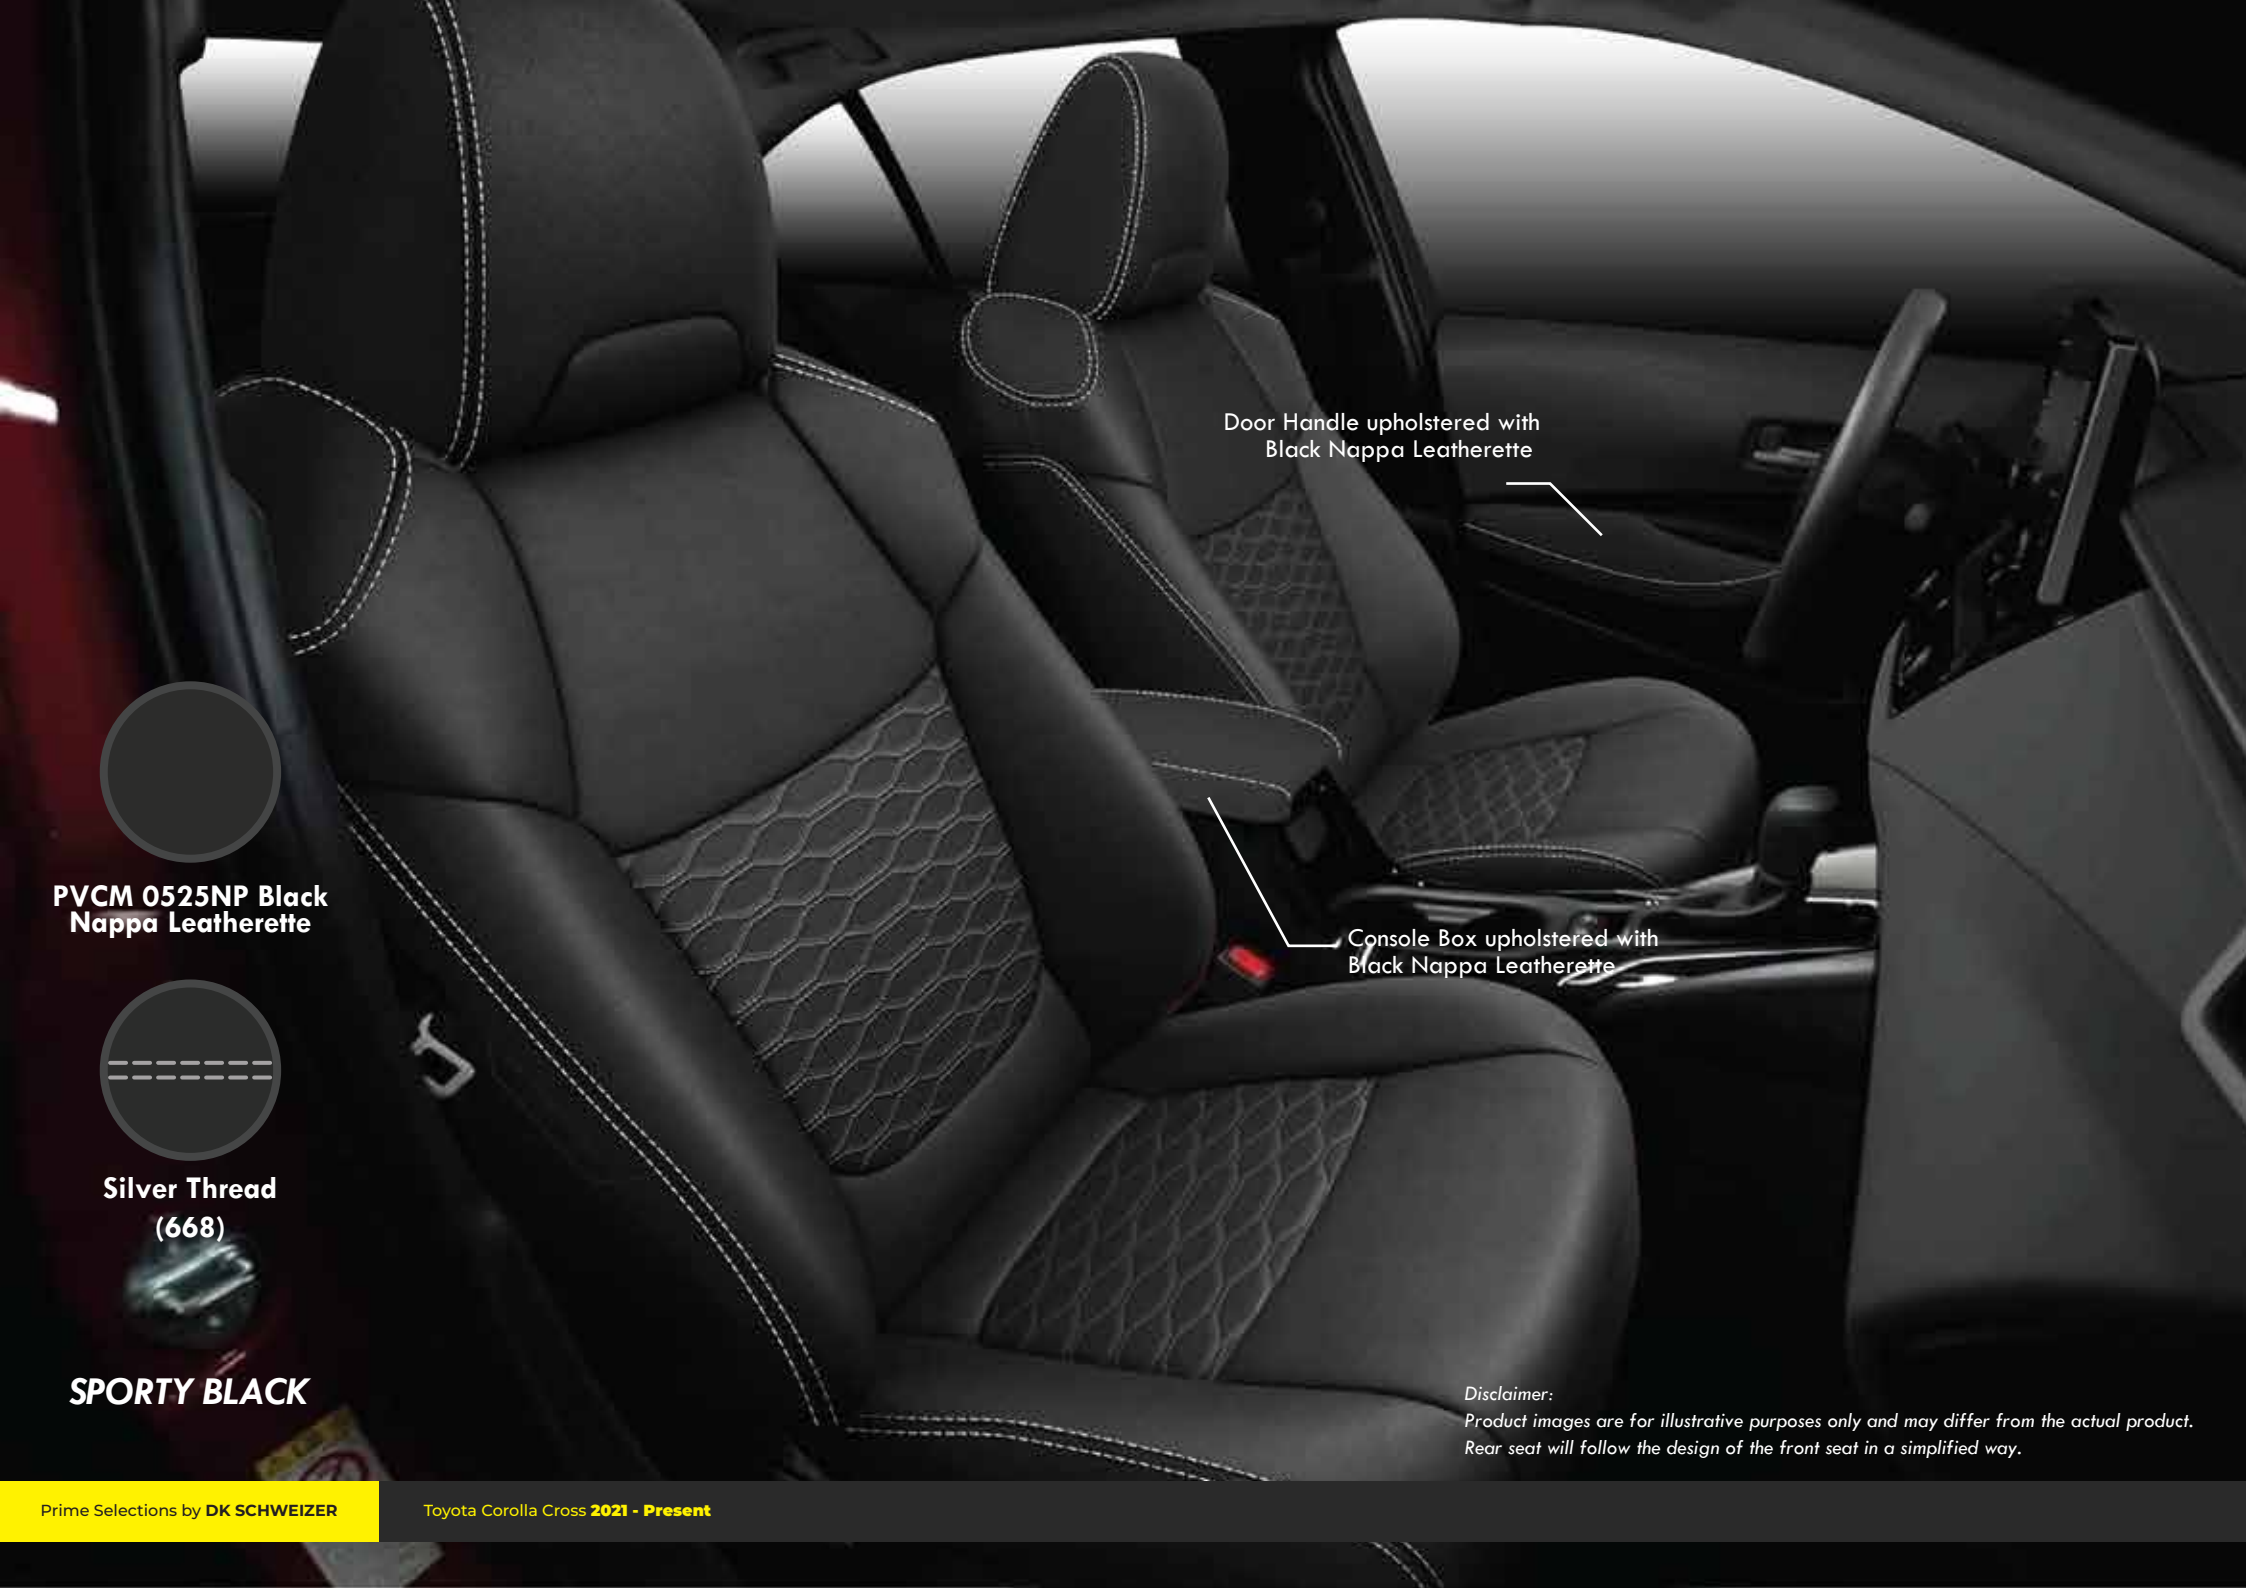

Perforated Leather

Red leather that  
enhance sporty look

Automotive Red Leather

INTERIOR STYLING | HALF LEATHER

**5 Seaters**

Customized : RM3,350

Prime Selection : RM2,515

Door Handle upholstered with  
Black Nappa Leatherette