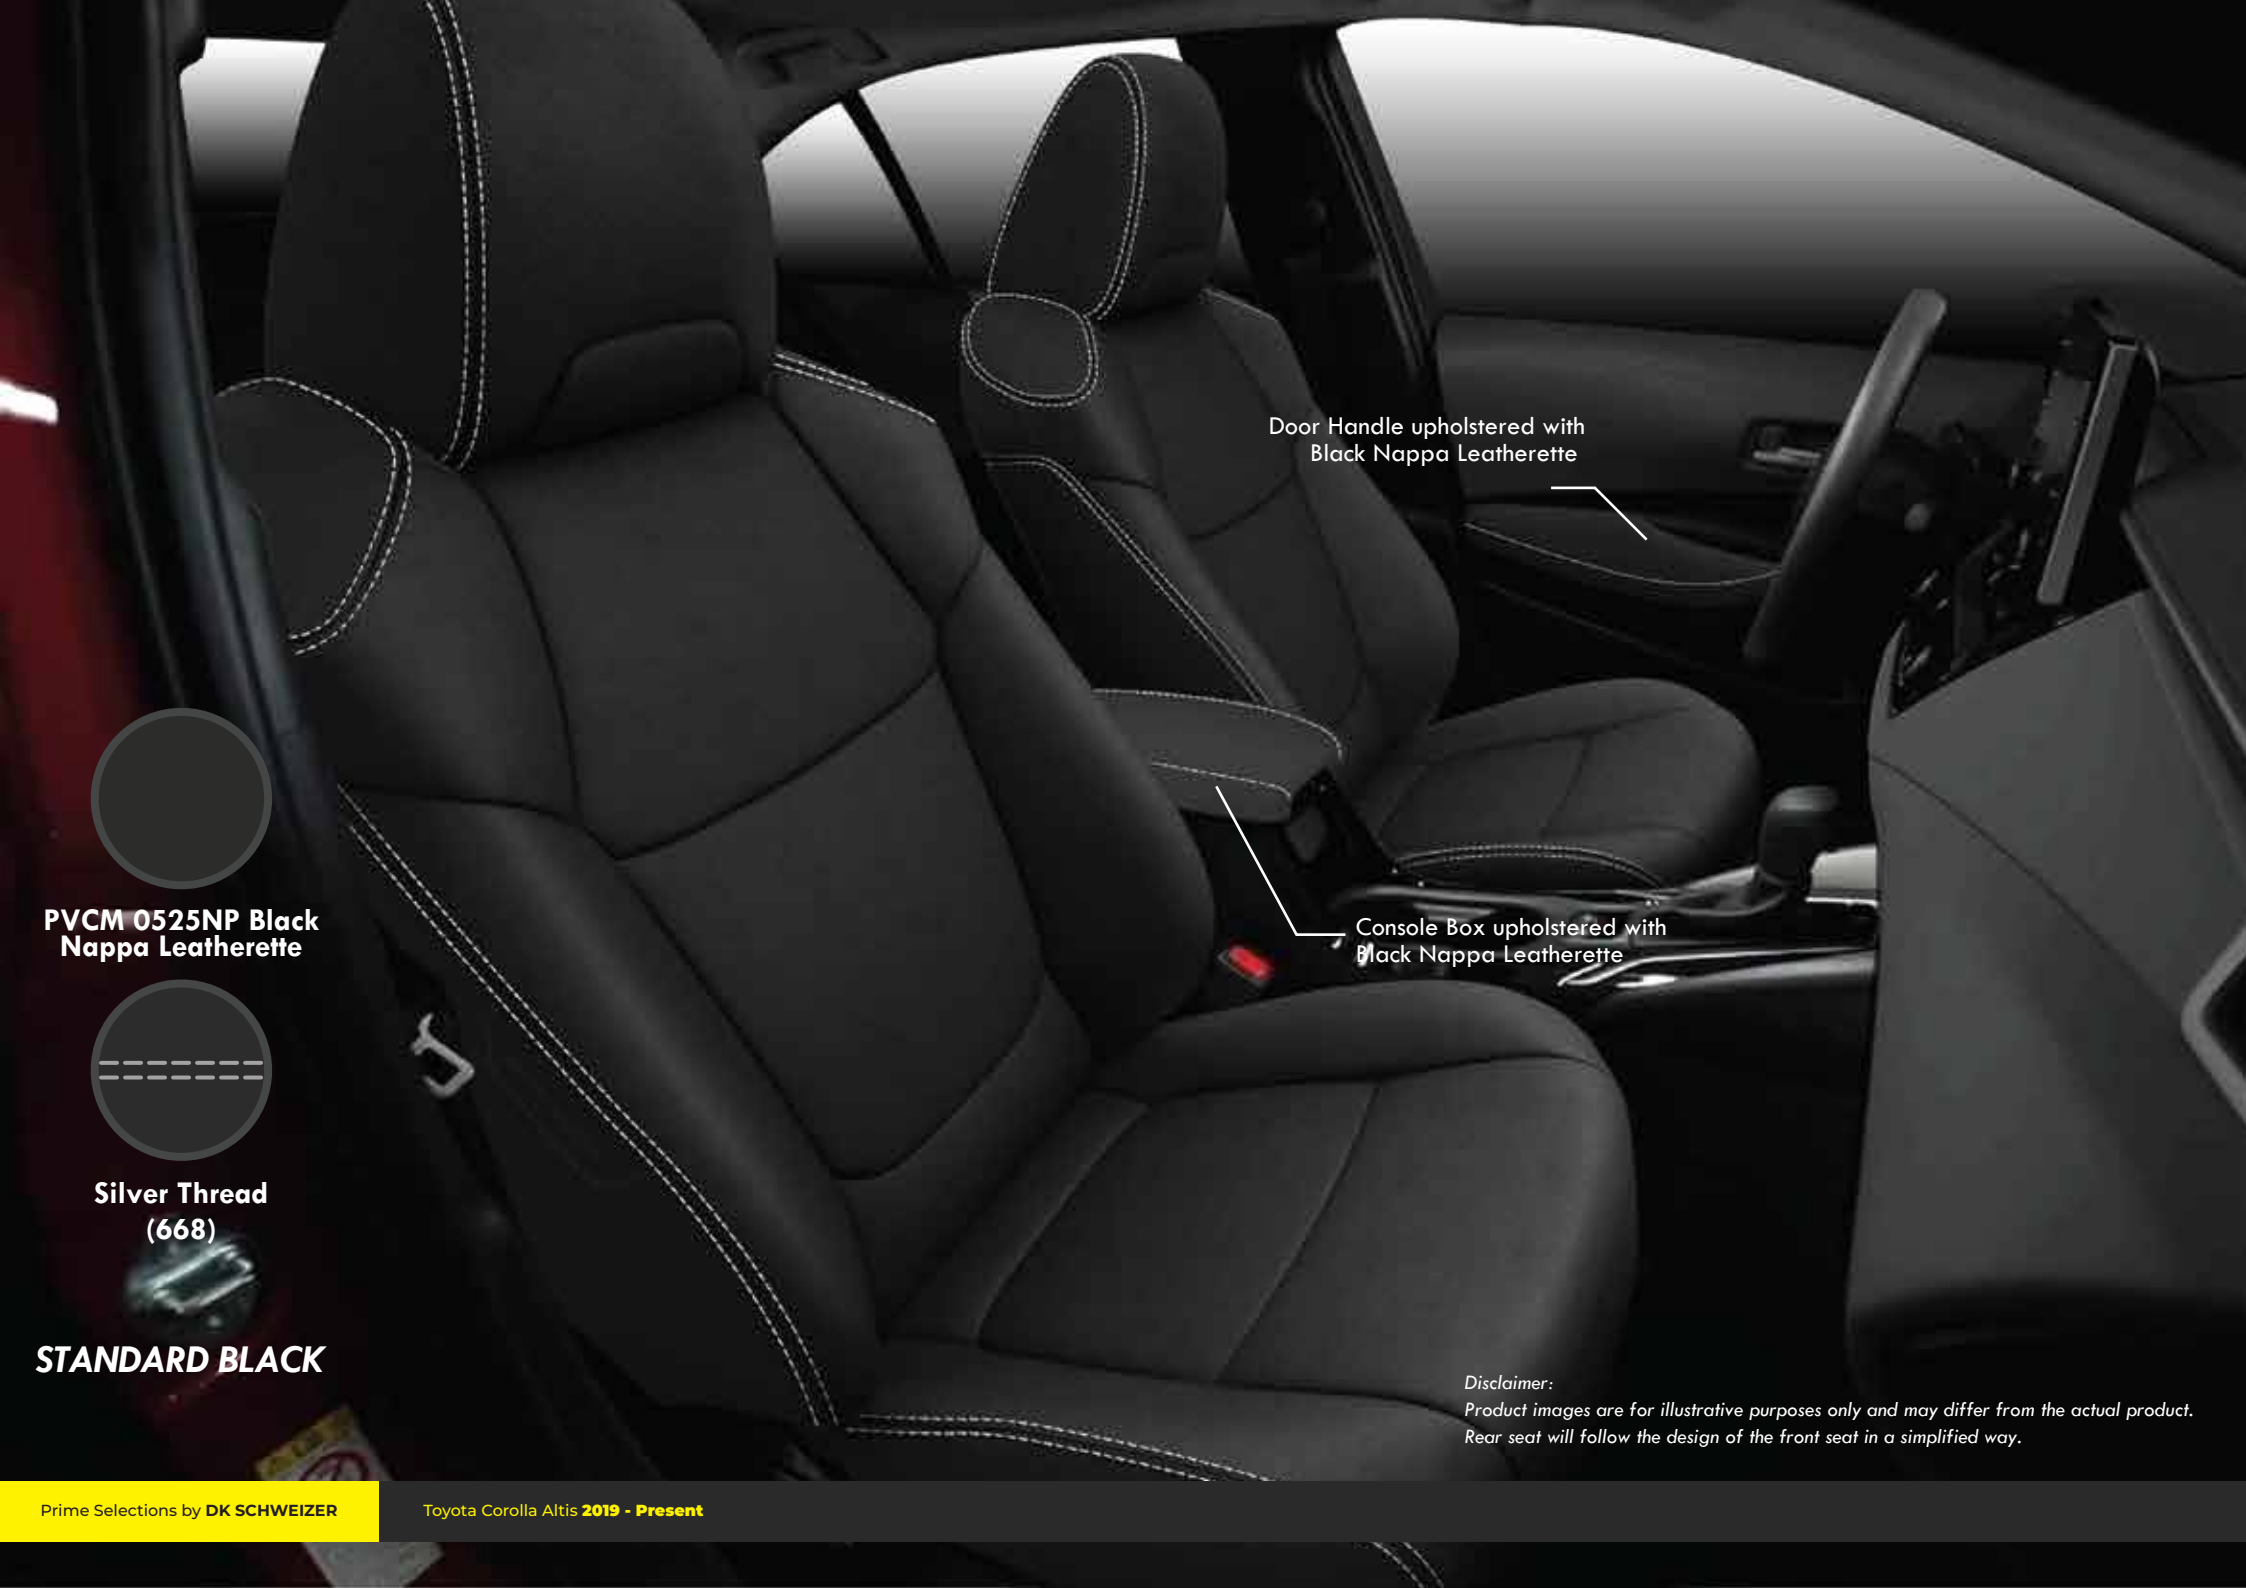

Door Handle upholstered with Black Nappa Leatherette

Console Box upholstered with Black Nappa Leatherette

PVCN 0525NP Black Nappa Leatherette

Silver Thread (668)

STANDARD BLACK

*Disclaimer:
Product images are for illustrative purposes only and may differ from the actual product.
Rear seat will follow the design of the front seat in a simplified way.*