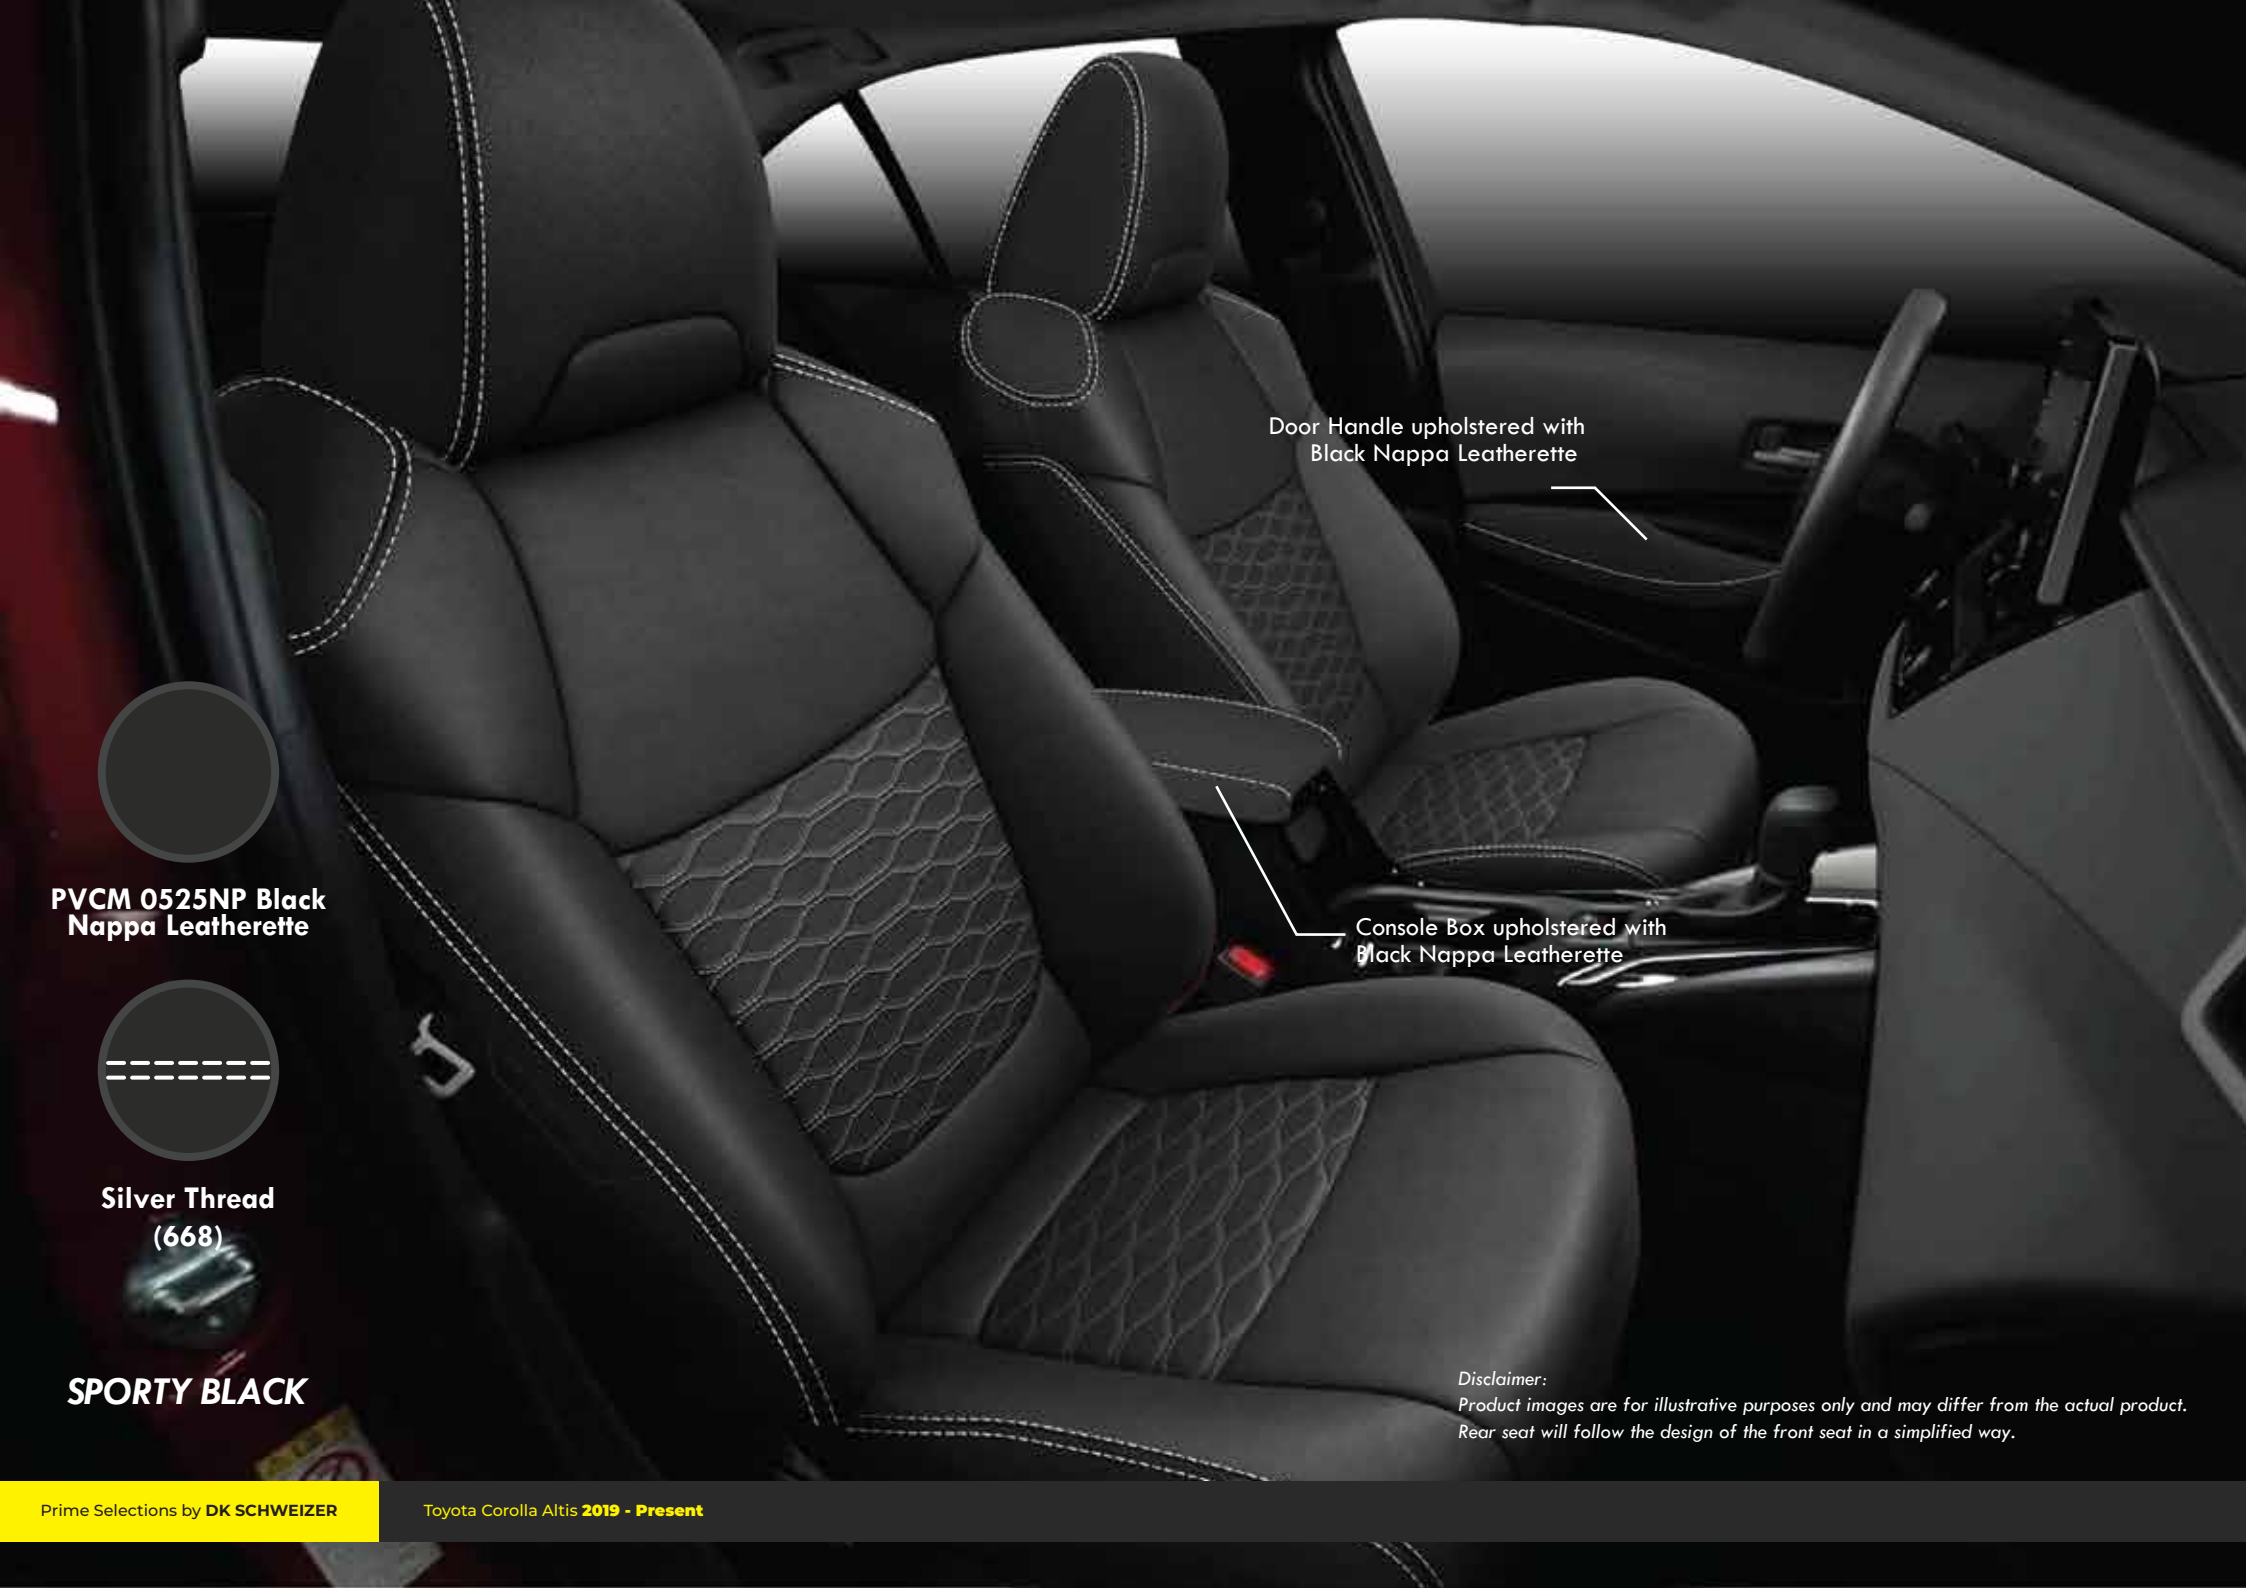

Breathable leather

Perforated Leather

Red leather that
enhance sporty look

Automotive Red Leather

5 Seaters

Customized : RM3,350

Prime Selection : RM2,515

INTERIOR STYLING | HALF LEATHER