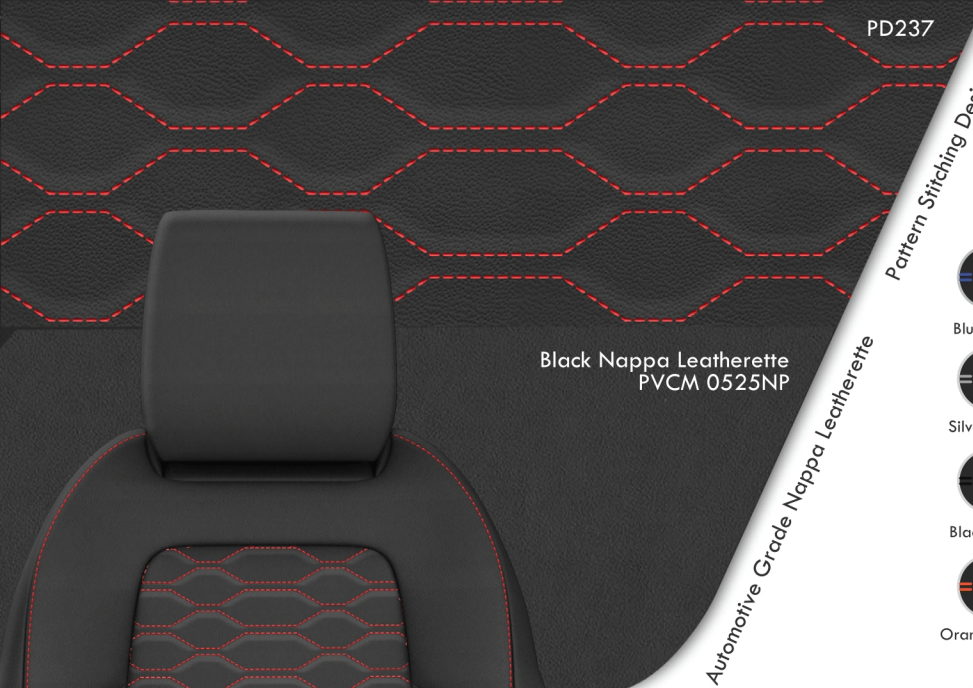

Door Trim upholstered with
Black Nappa Leatherette

Door Handle upholstered with
Black Nappa Leatherette

Console Box upholstered with
Black Nappa Leatherette

Black Nappa Leatherette
PVC M 0525NP

Red Thread (646)

SPORTY BLACK

Disclaimer:

*Product images are for illustrative purposes only and may differ from the actual product.
Rear seat will follow the design of the front seat in a simplified way.*

Black Nappa Leatherette
PVC 0525NP

Automotive Grade Nappa Leatherette

Pattern Stitching Design

Blue (655)

Silver (668)

Black (600)

Orange (664)

5 Seaters

Customized : RM2,900