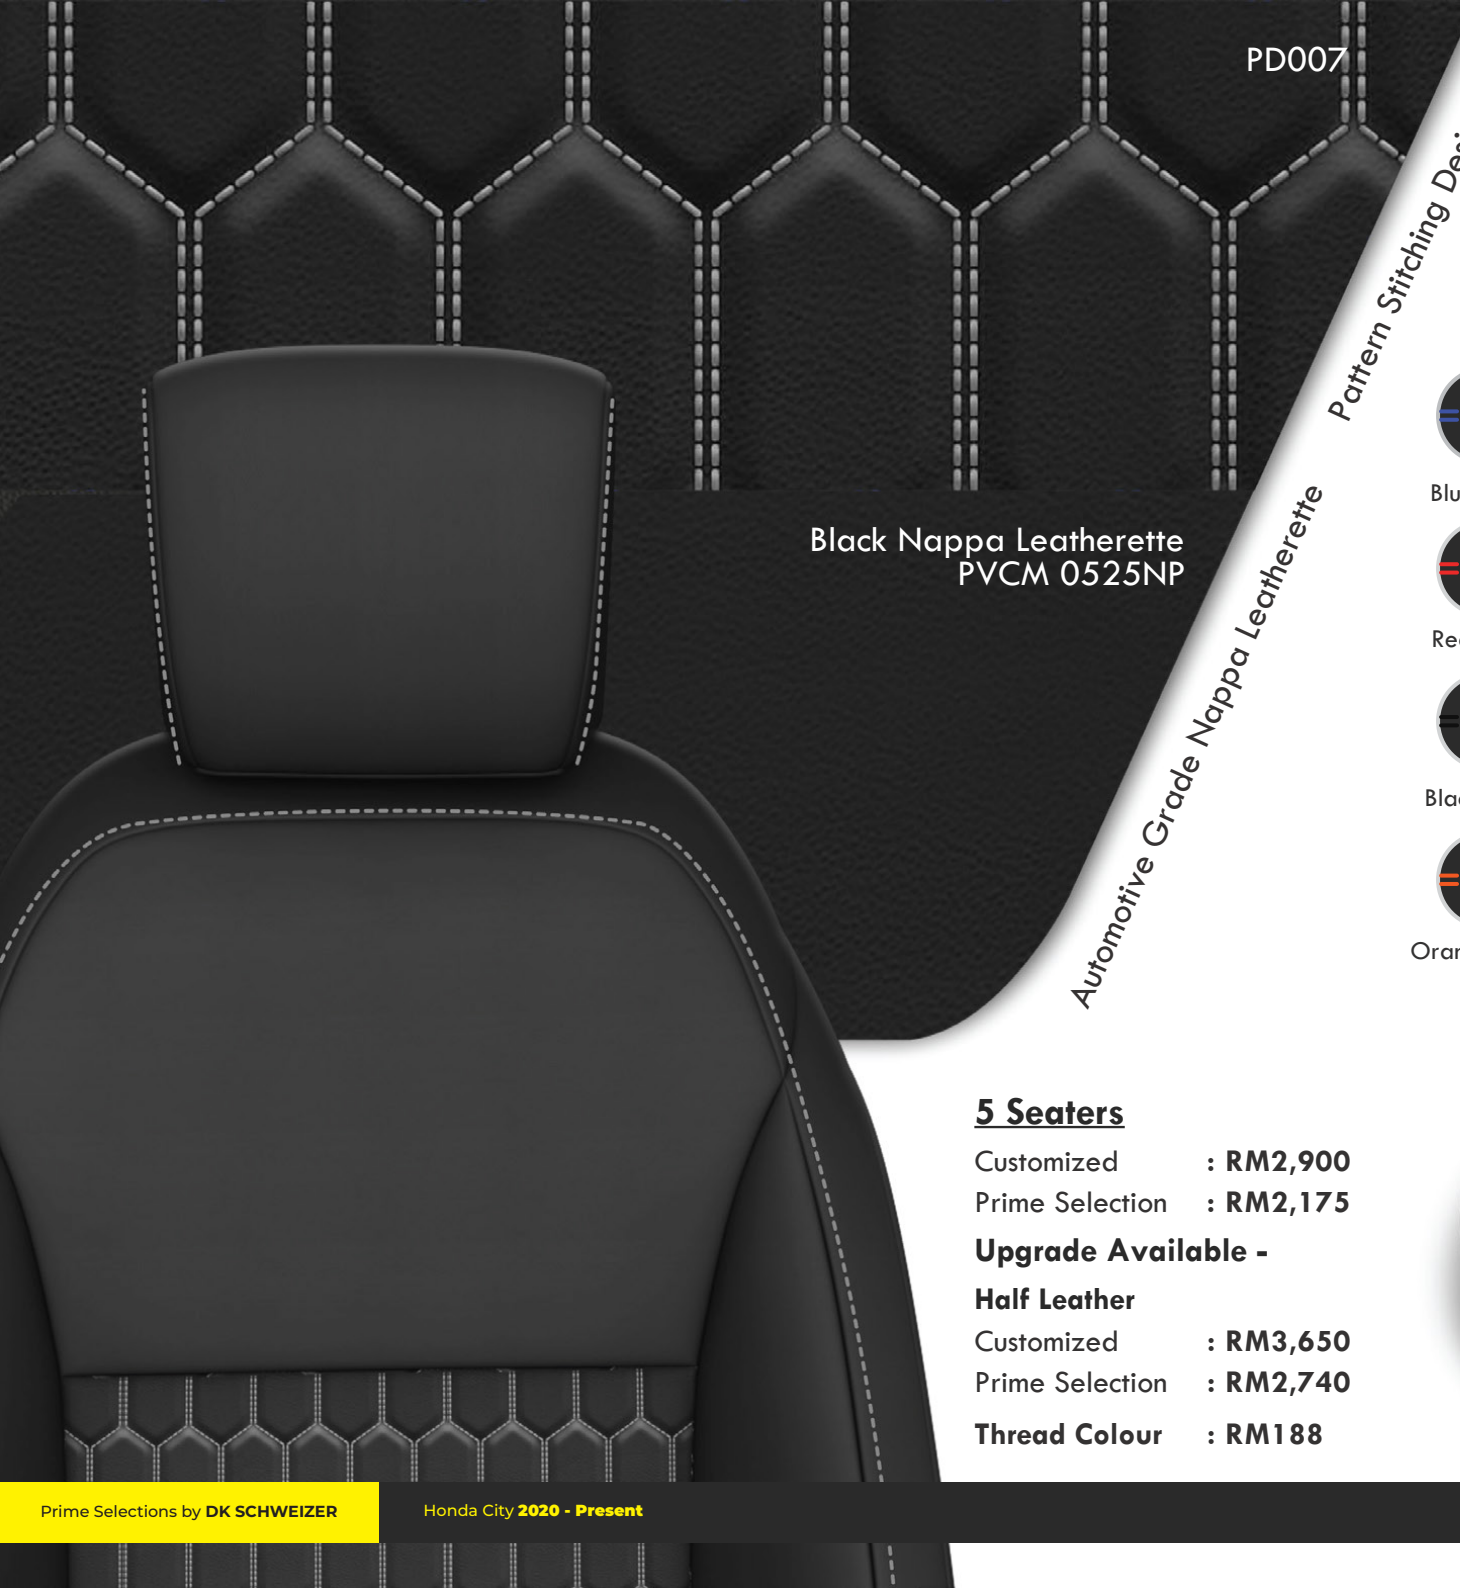

PD007

Black Nappa Leatherette
PVCM 0525NP

Automotive Grade Nappa Leatherette

Pattern Stitching Design

Blue (655)

Red (646)

Black (600)

Orange (664)