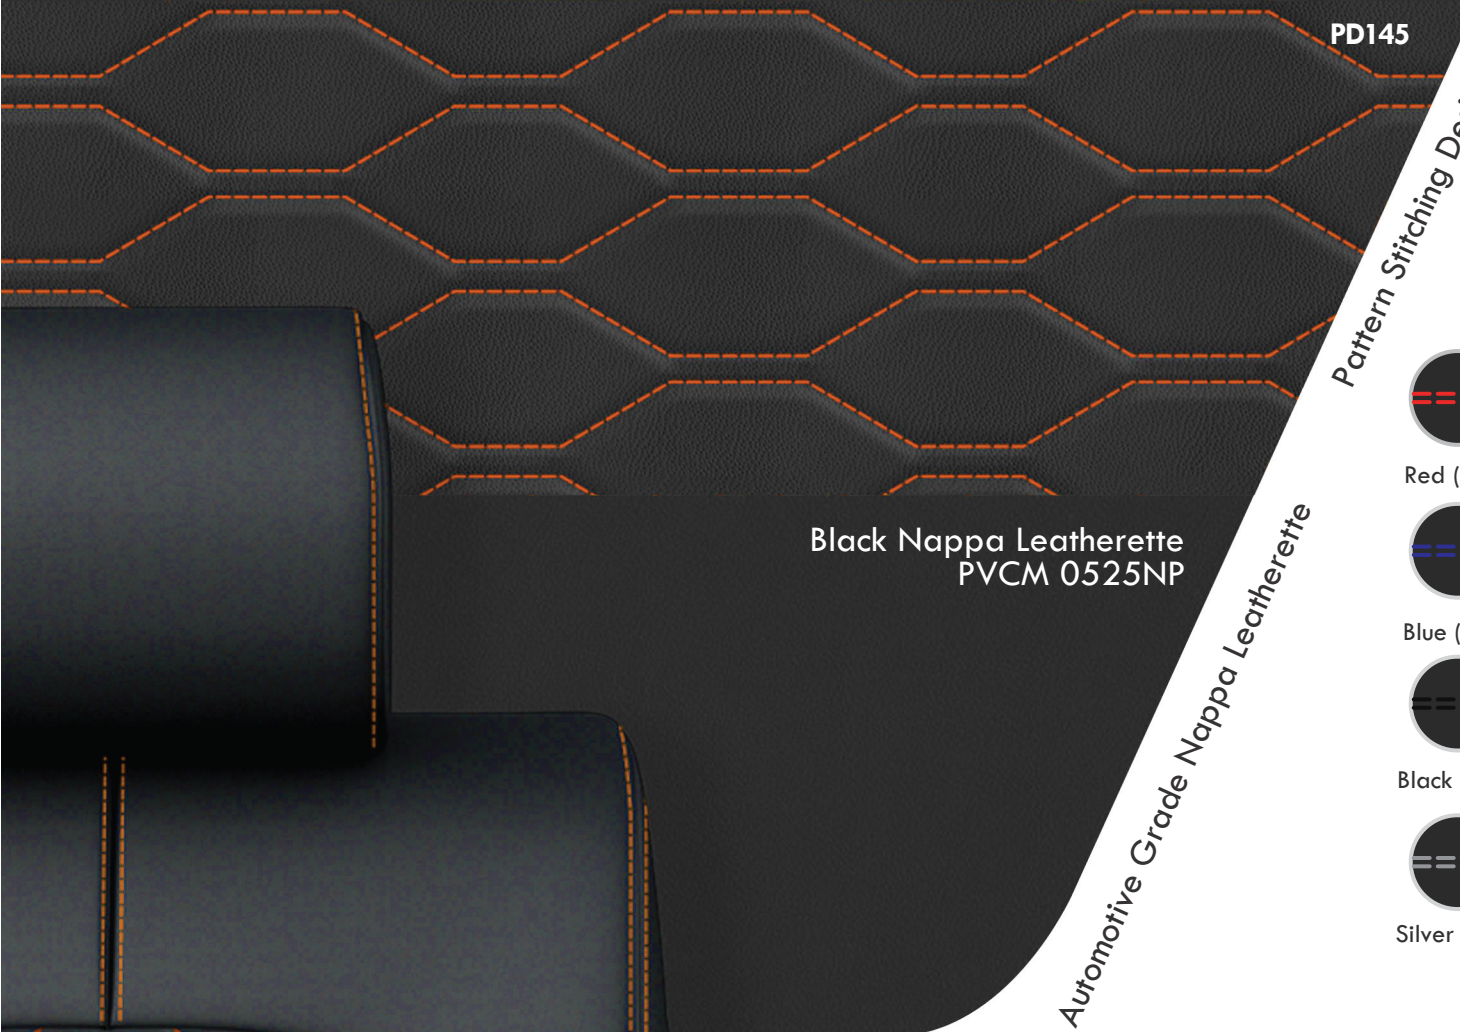

PD145

Black Nappa Leatherette
PVC M 0525NP

Pattern Stitching Design

Automotive Grade Nappa Leatherette

Red (646)

Blue (665)

Black (600)

Silver (668)