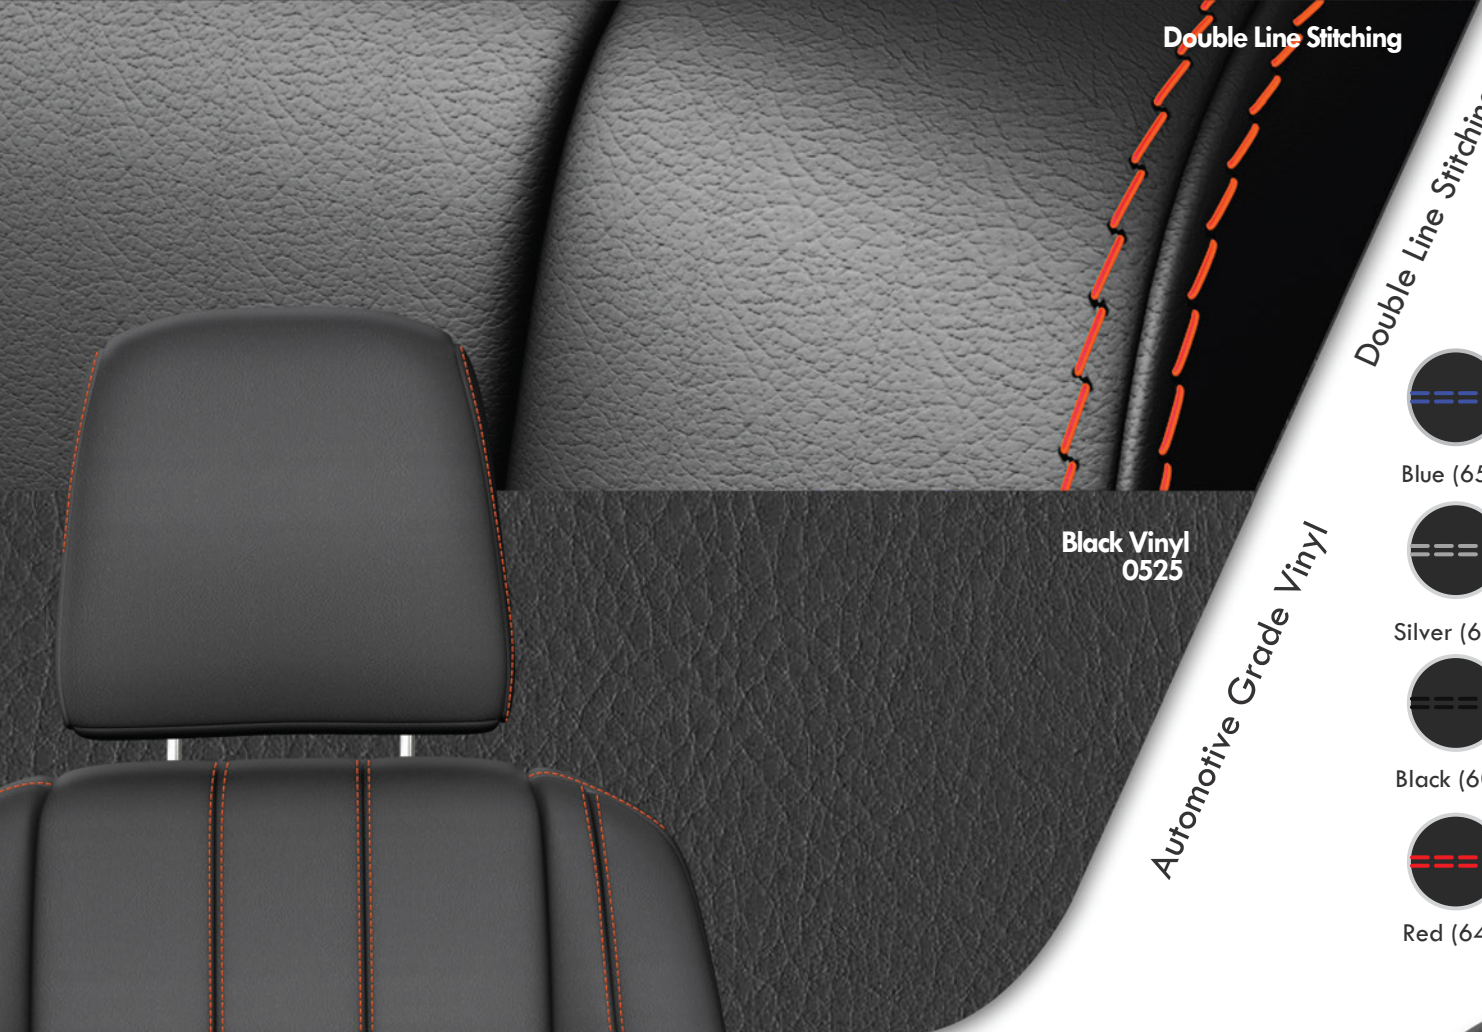

Perforated Vinyl

Black Vinyl 0525

Orange Thread 664

**STANDARD BLACK**

Door Trim upholstered with Black Vinyl

Disclaimer:  
Product images are for illustrative purposes only and may differ from the actual product.  
Rear seat will follow the design of the front seat in a simplified way.