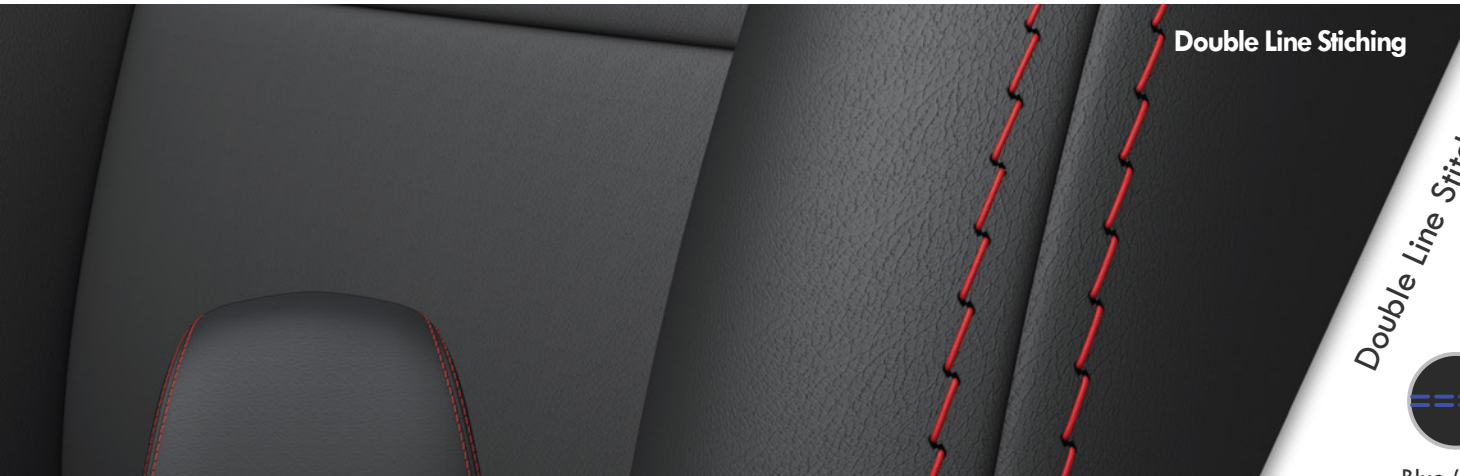

Double Line Stitching