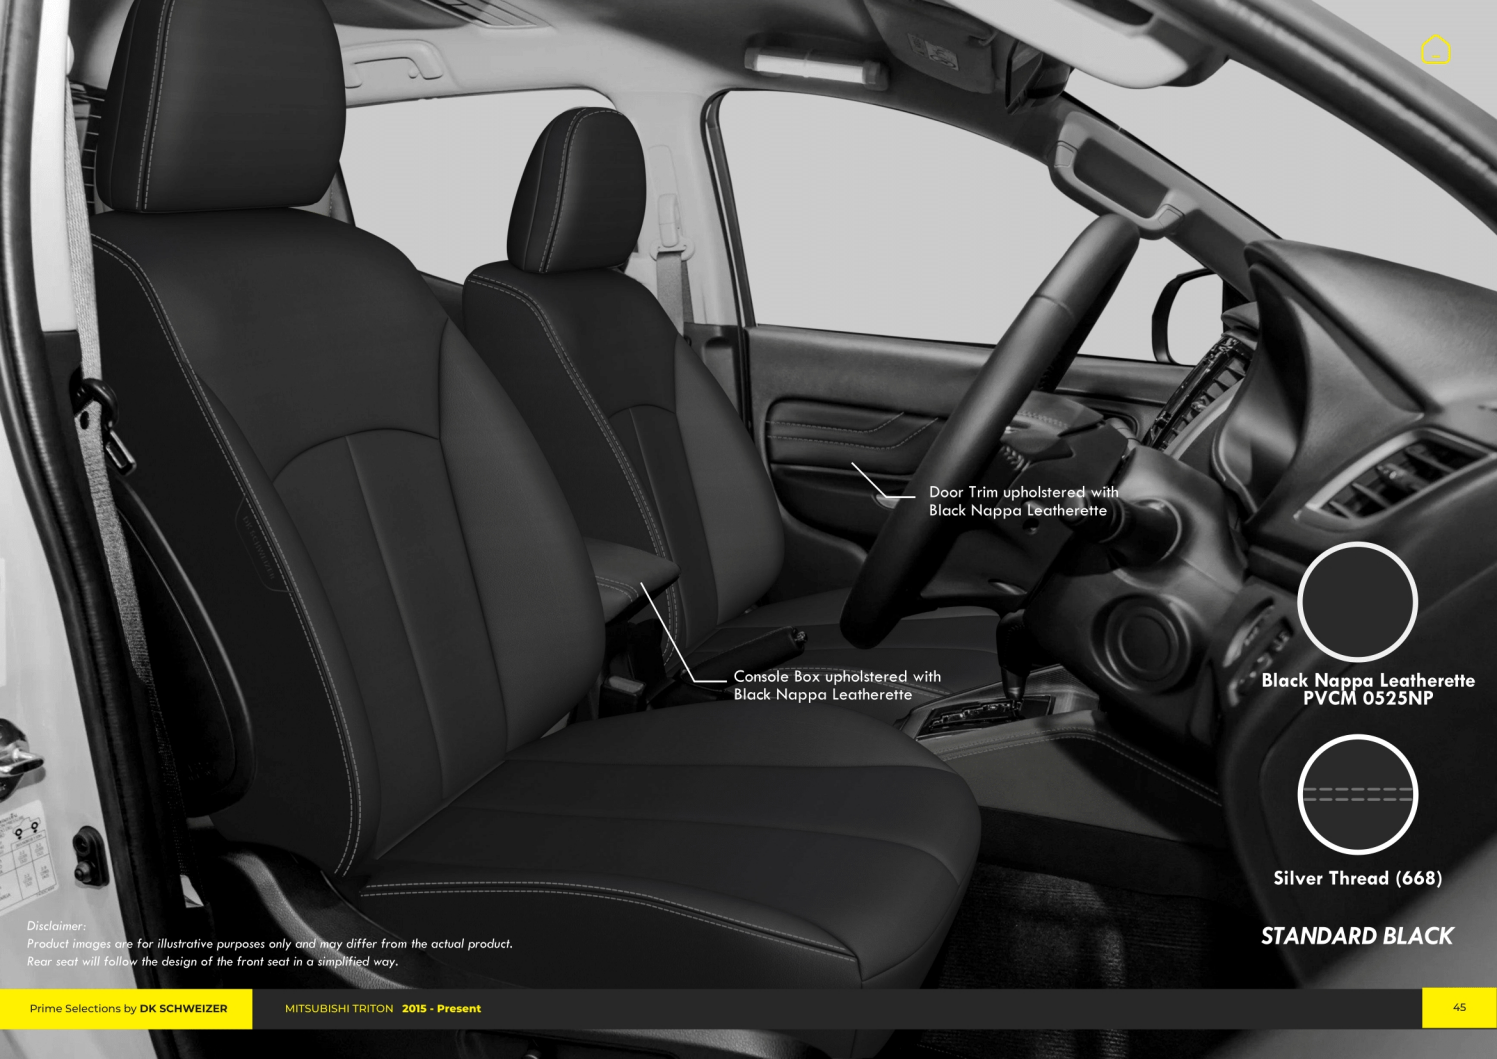

Door Trim upholstered with
Black Nappa Leatherette

Console Box upholstered with
Black Nappa Leatherette

Black Nappa Leatherette
PVCM 0525NP

Silver Thread (668)

STANDARD BLACK

Disclaimer: