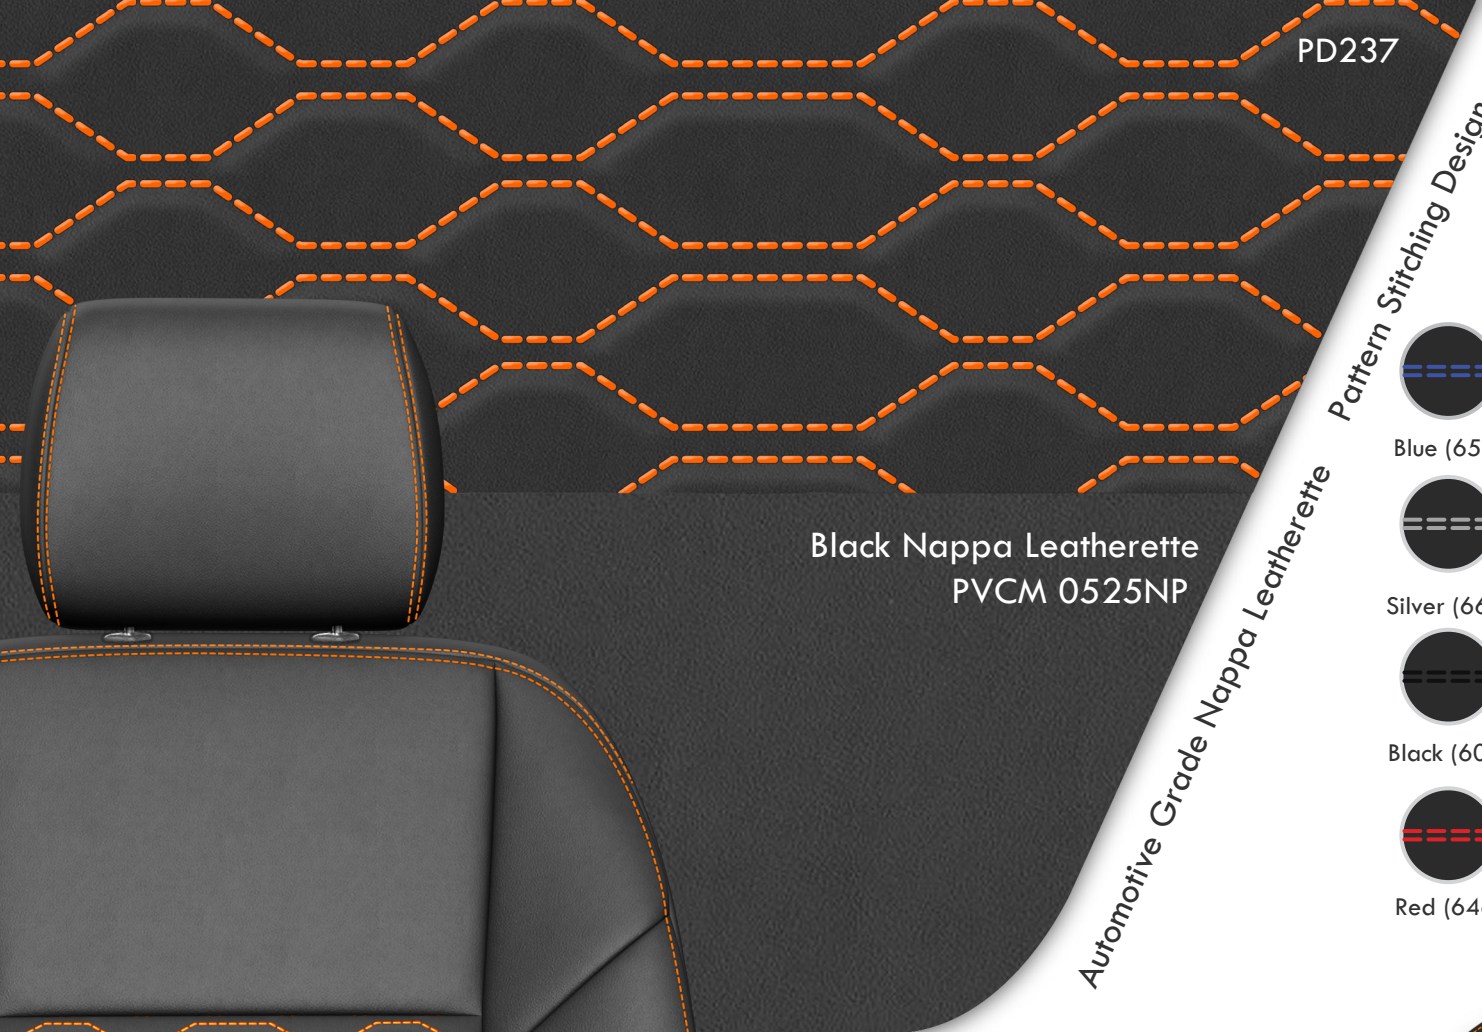

Door Trim upholstered with  
Black Nappa Leatherette

Console Box upholstered with  
Black Nappa Leatherette

Black Nappa Leatherette  
PVCMM 0525NP

Orange Thread  
(664)

**SPORTY BLACK**

Disclaimer:  
Product images are for illustrative purposes only and may differ from the actual product.  
Rear seat will follow the design of the front seat in a simplified way.