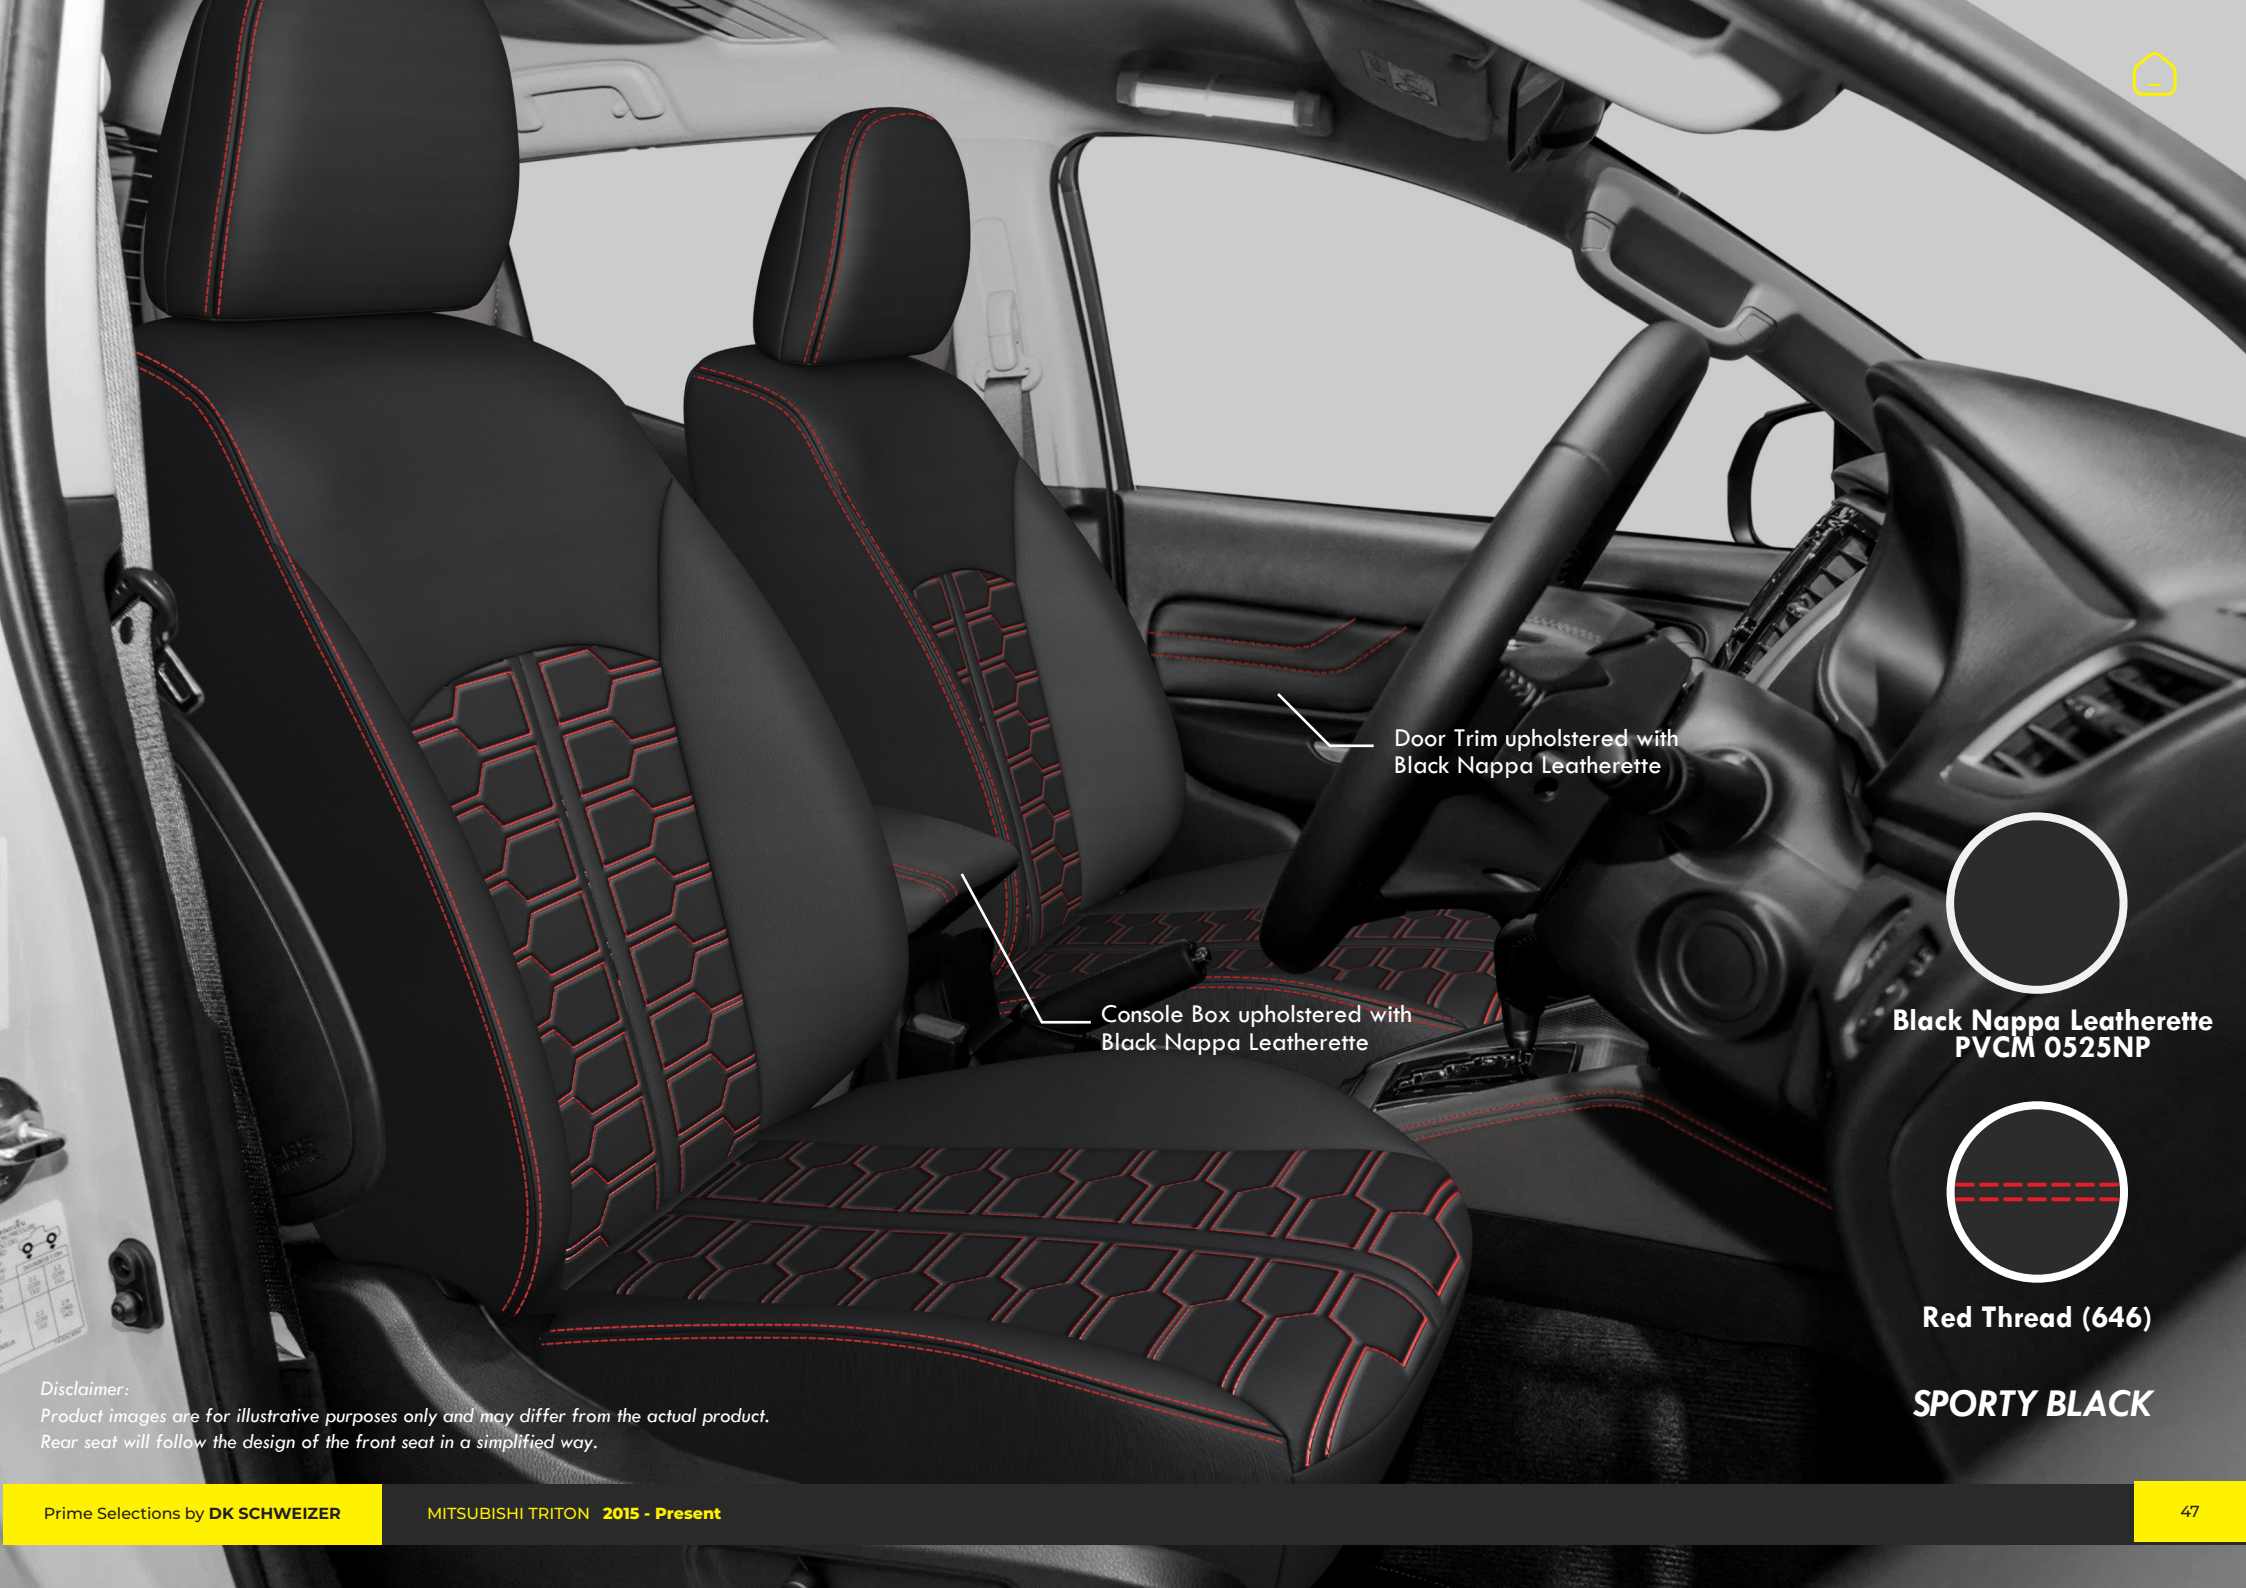

**5 Seaters**

Customized : RM2,600

Prime Selection : RM1,950

**Upgrade Available -**

**Half Leather**

Customized : RM3,350

Prime Selection : RM2,515

**Thread Colour : RM188**