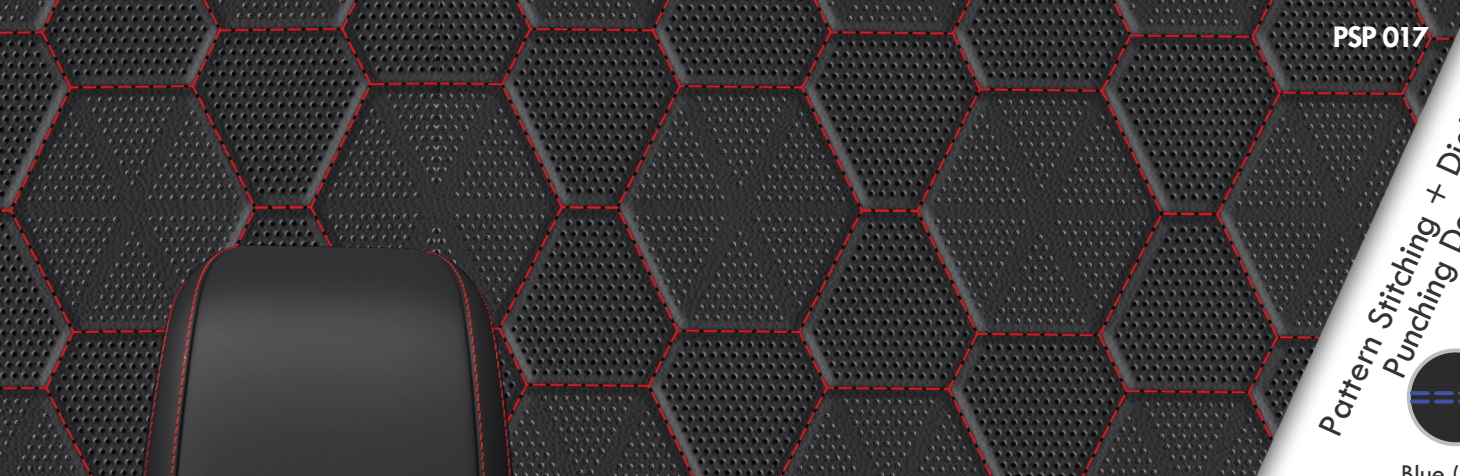

PSP 017

Black Nappa Leatherette
PVC 0525 NP

Pattern Stitching + Digital
Punching Design

Automotive Grade Nappa Leatherette

Blue (655)

Silver (668)

Black (600)

Orange (664)