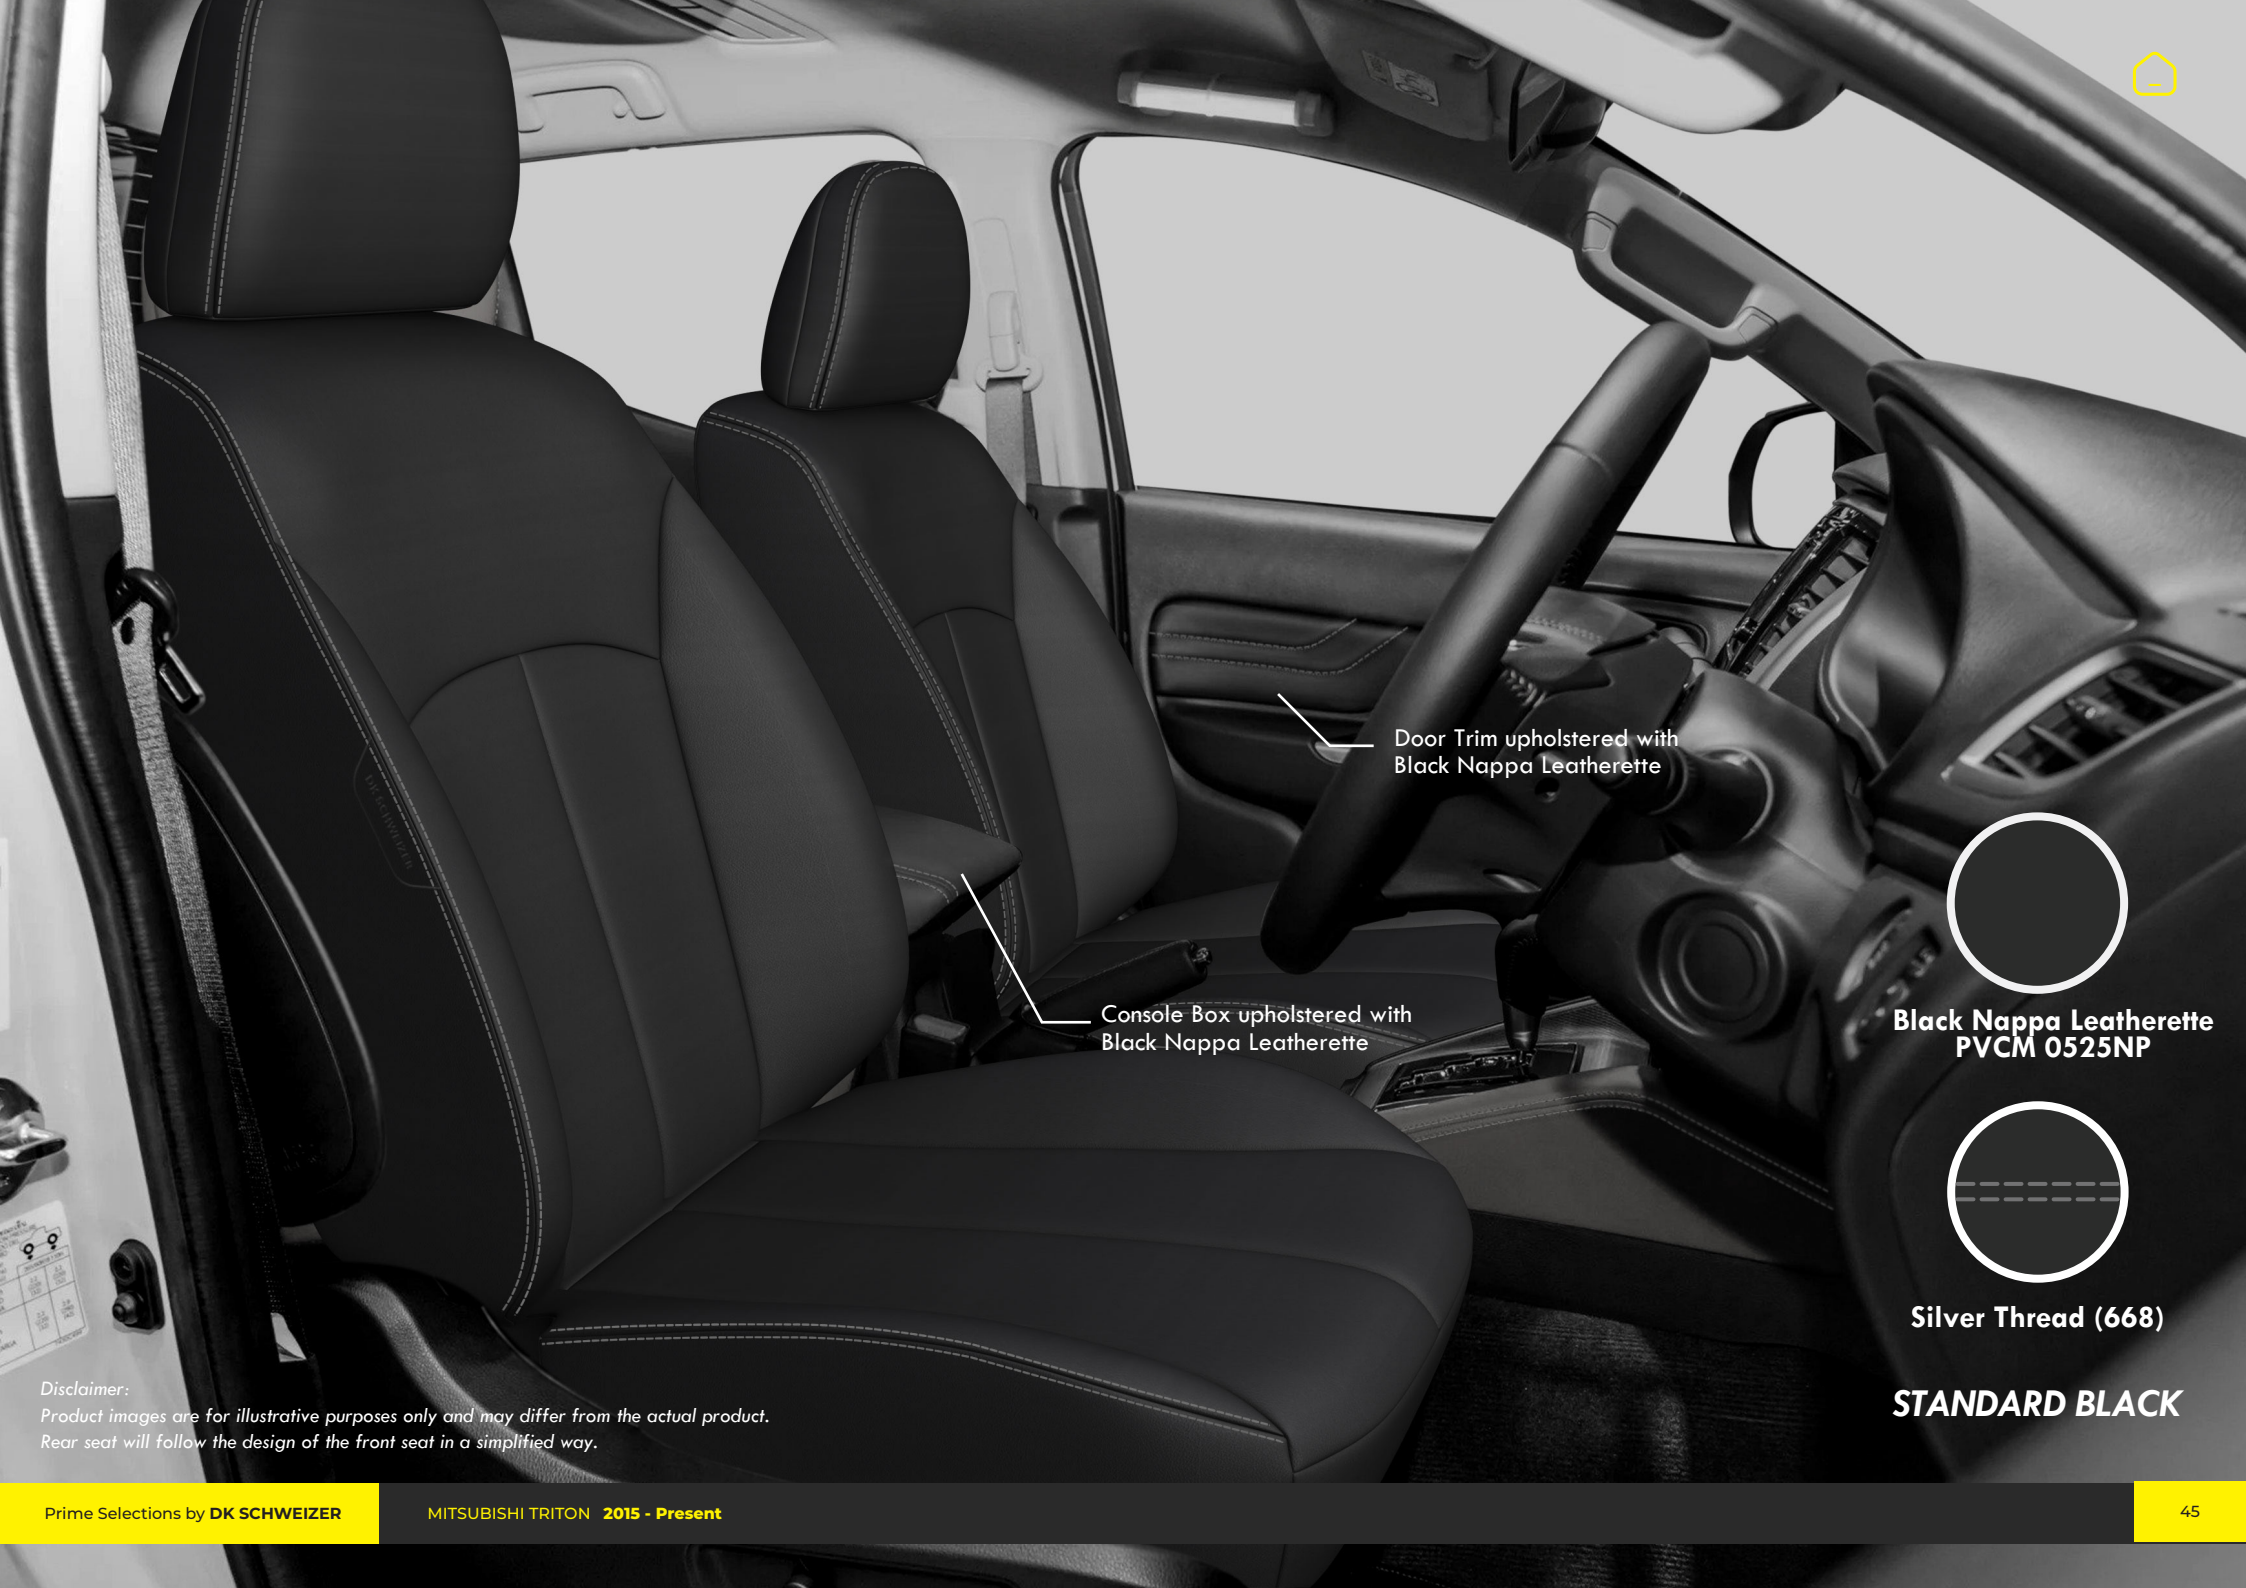

Leather Interior

*This leather interior package includes complimentary upholstery for the original console box, door handle, and door trim when applicable.*

Door Trim upholstered with  
Black Nappa Leatherette