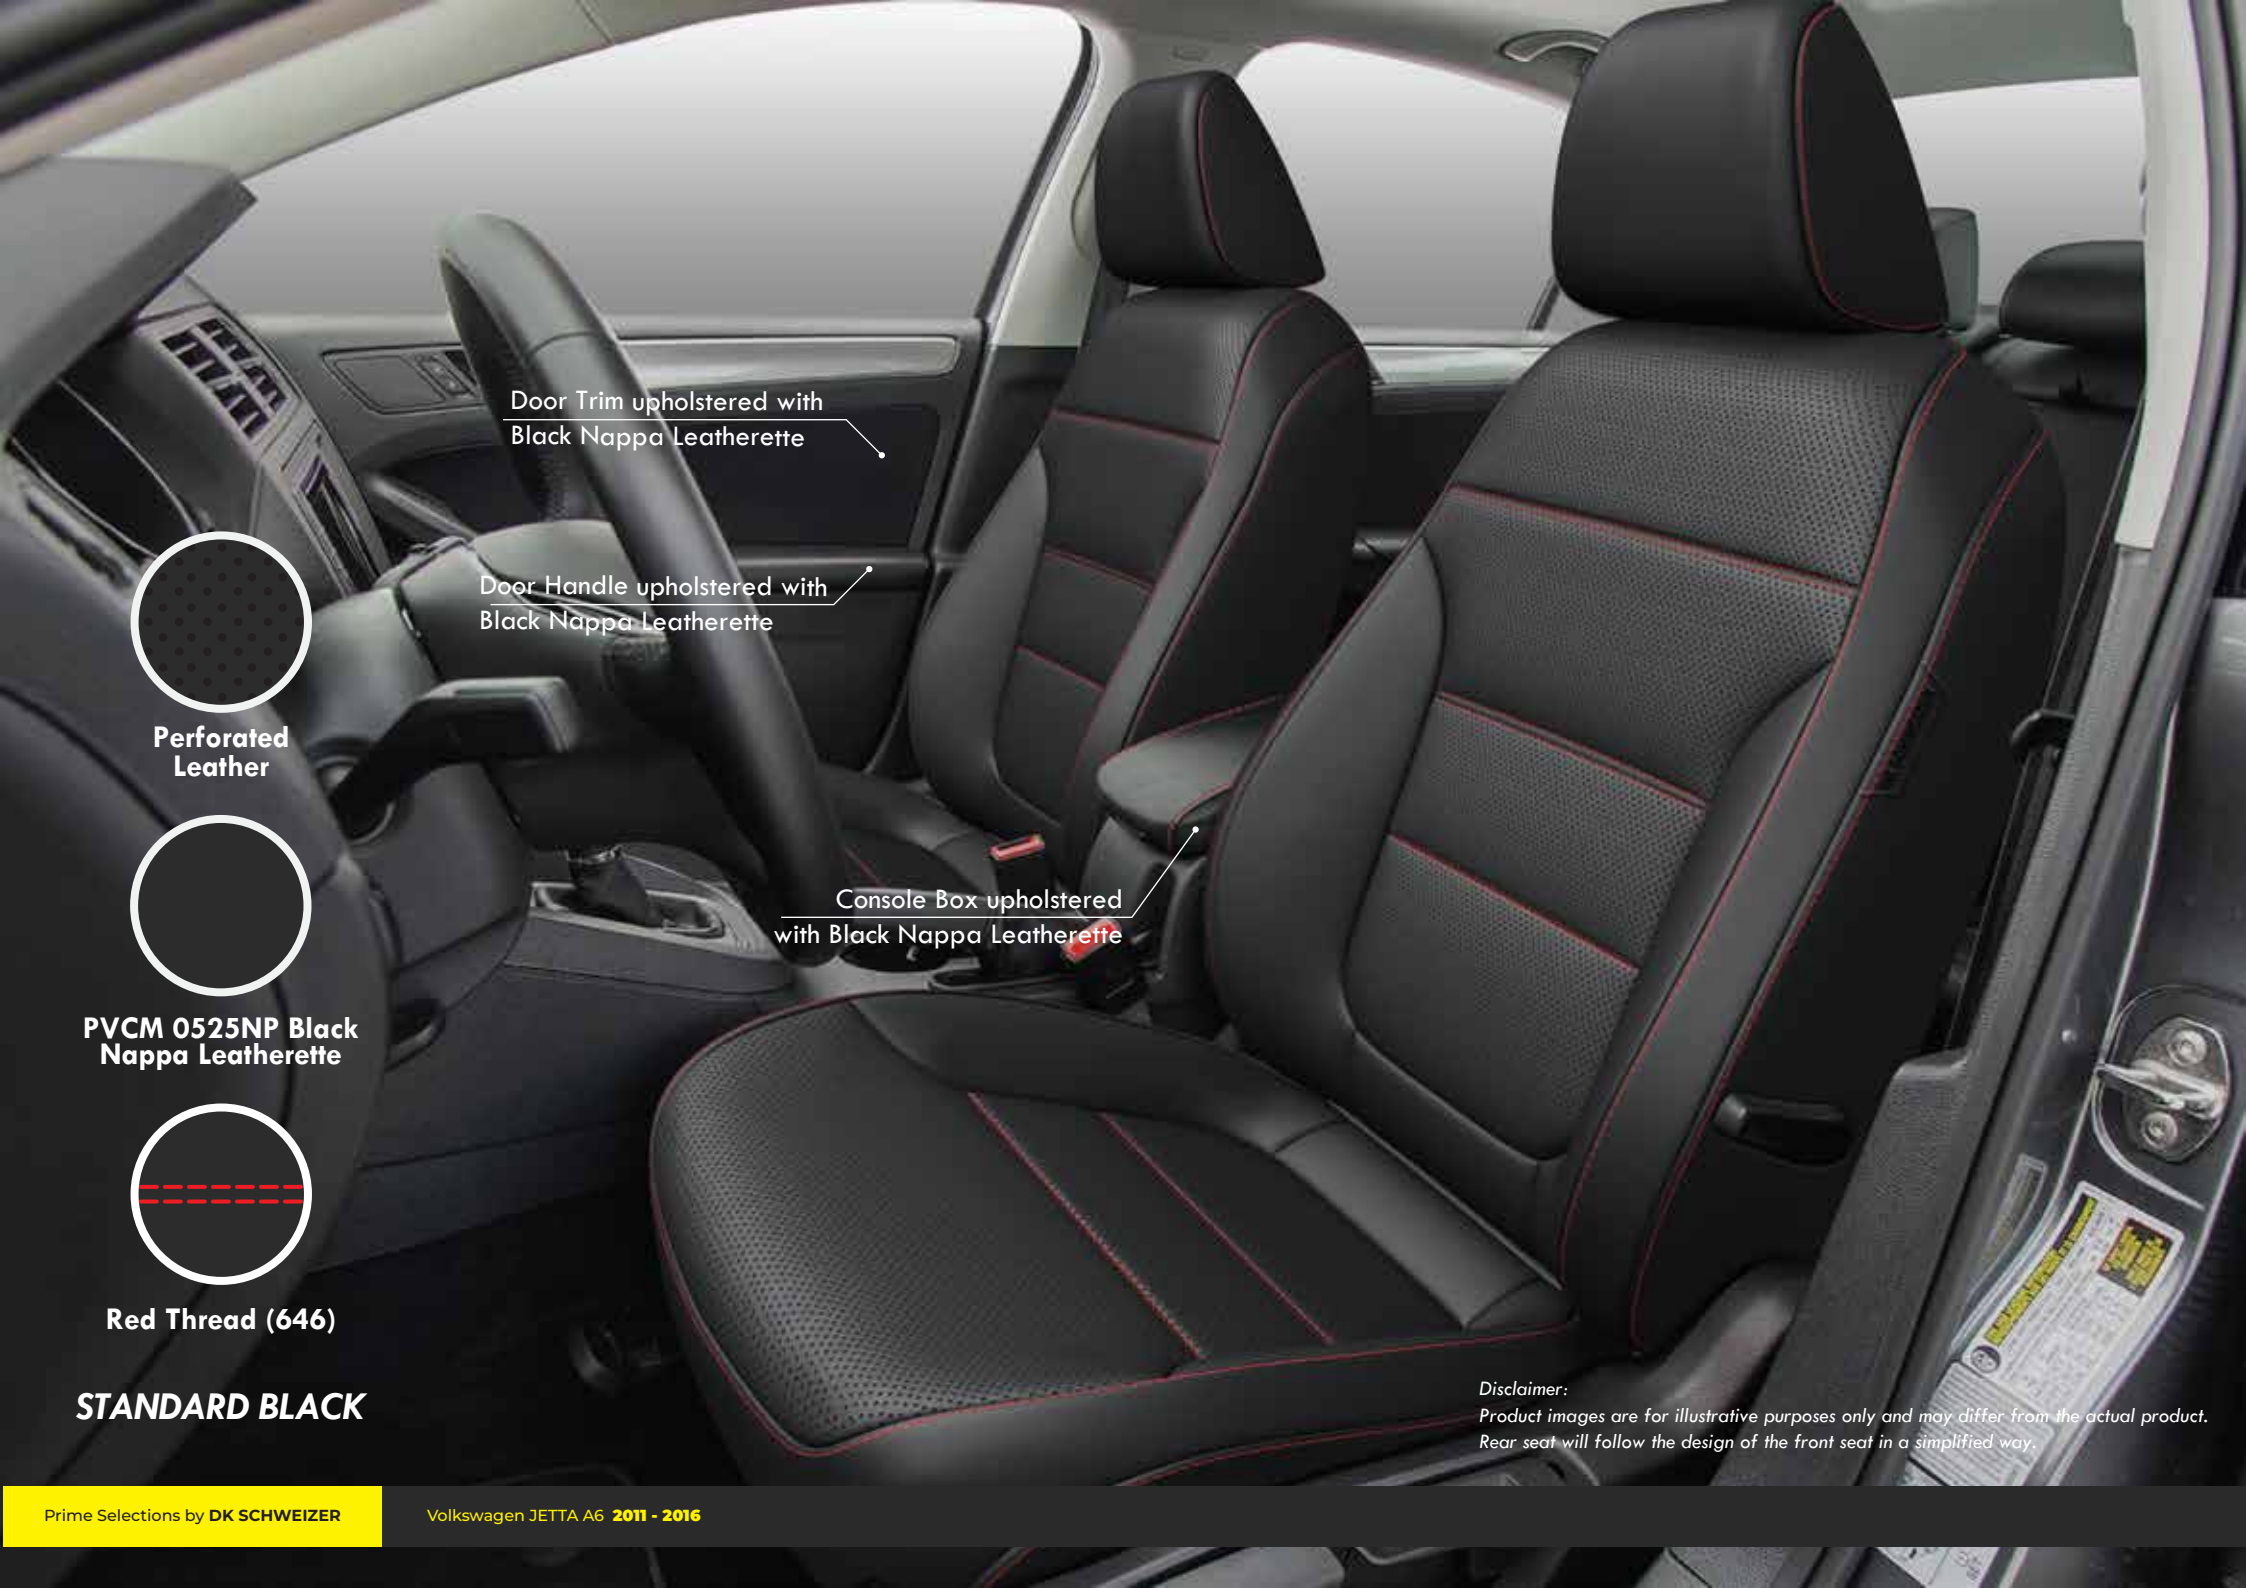

2011 - 2016

VOLKSWAGEN JETTA A6

TSI TRENDLINE | TSI HIGHLINE | TSI COMFORTLINE

Leather Interior

PRIME SELECTIONS

With over 25 years of experience, we provide everything that you need in car seat upholstery. Our **EXPERTISE** is the reason you need to choose our **PRIME SELECTIONS**.

We Keep Finding Ways to Create the Highest Quality of Upholsteries

- We designate the PRIME Leather and Leatherette as the exclusive interior solution for a precise fitment and top-notch quality.
- We complement sophisticated PRIME stylings from our extensive design inventories to match your car interior and preference.
- We acquire professional craftsmanship who have an eye for detailed designs specially made for you.

Red Thread (646)

STANDARD BLACK

Disclaimer:
Product images are for illustrative purposes only and may differ from the actual product.
Rear seat will follow the design of the front seat in a simplified way.