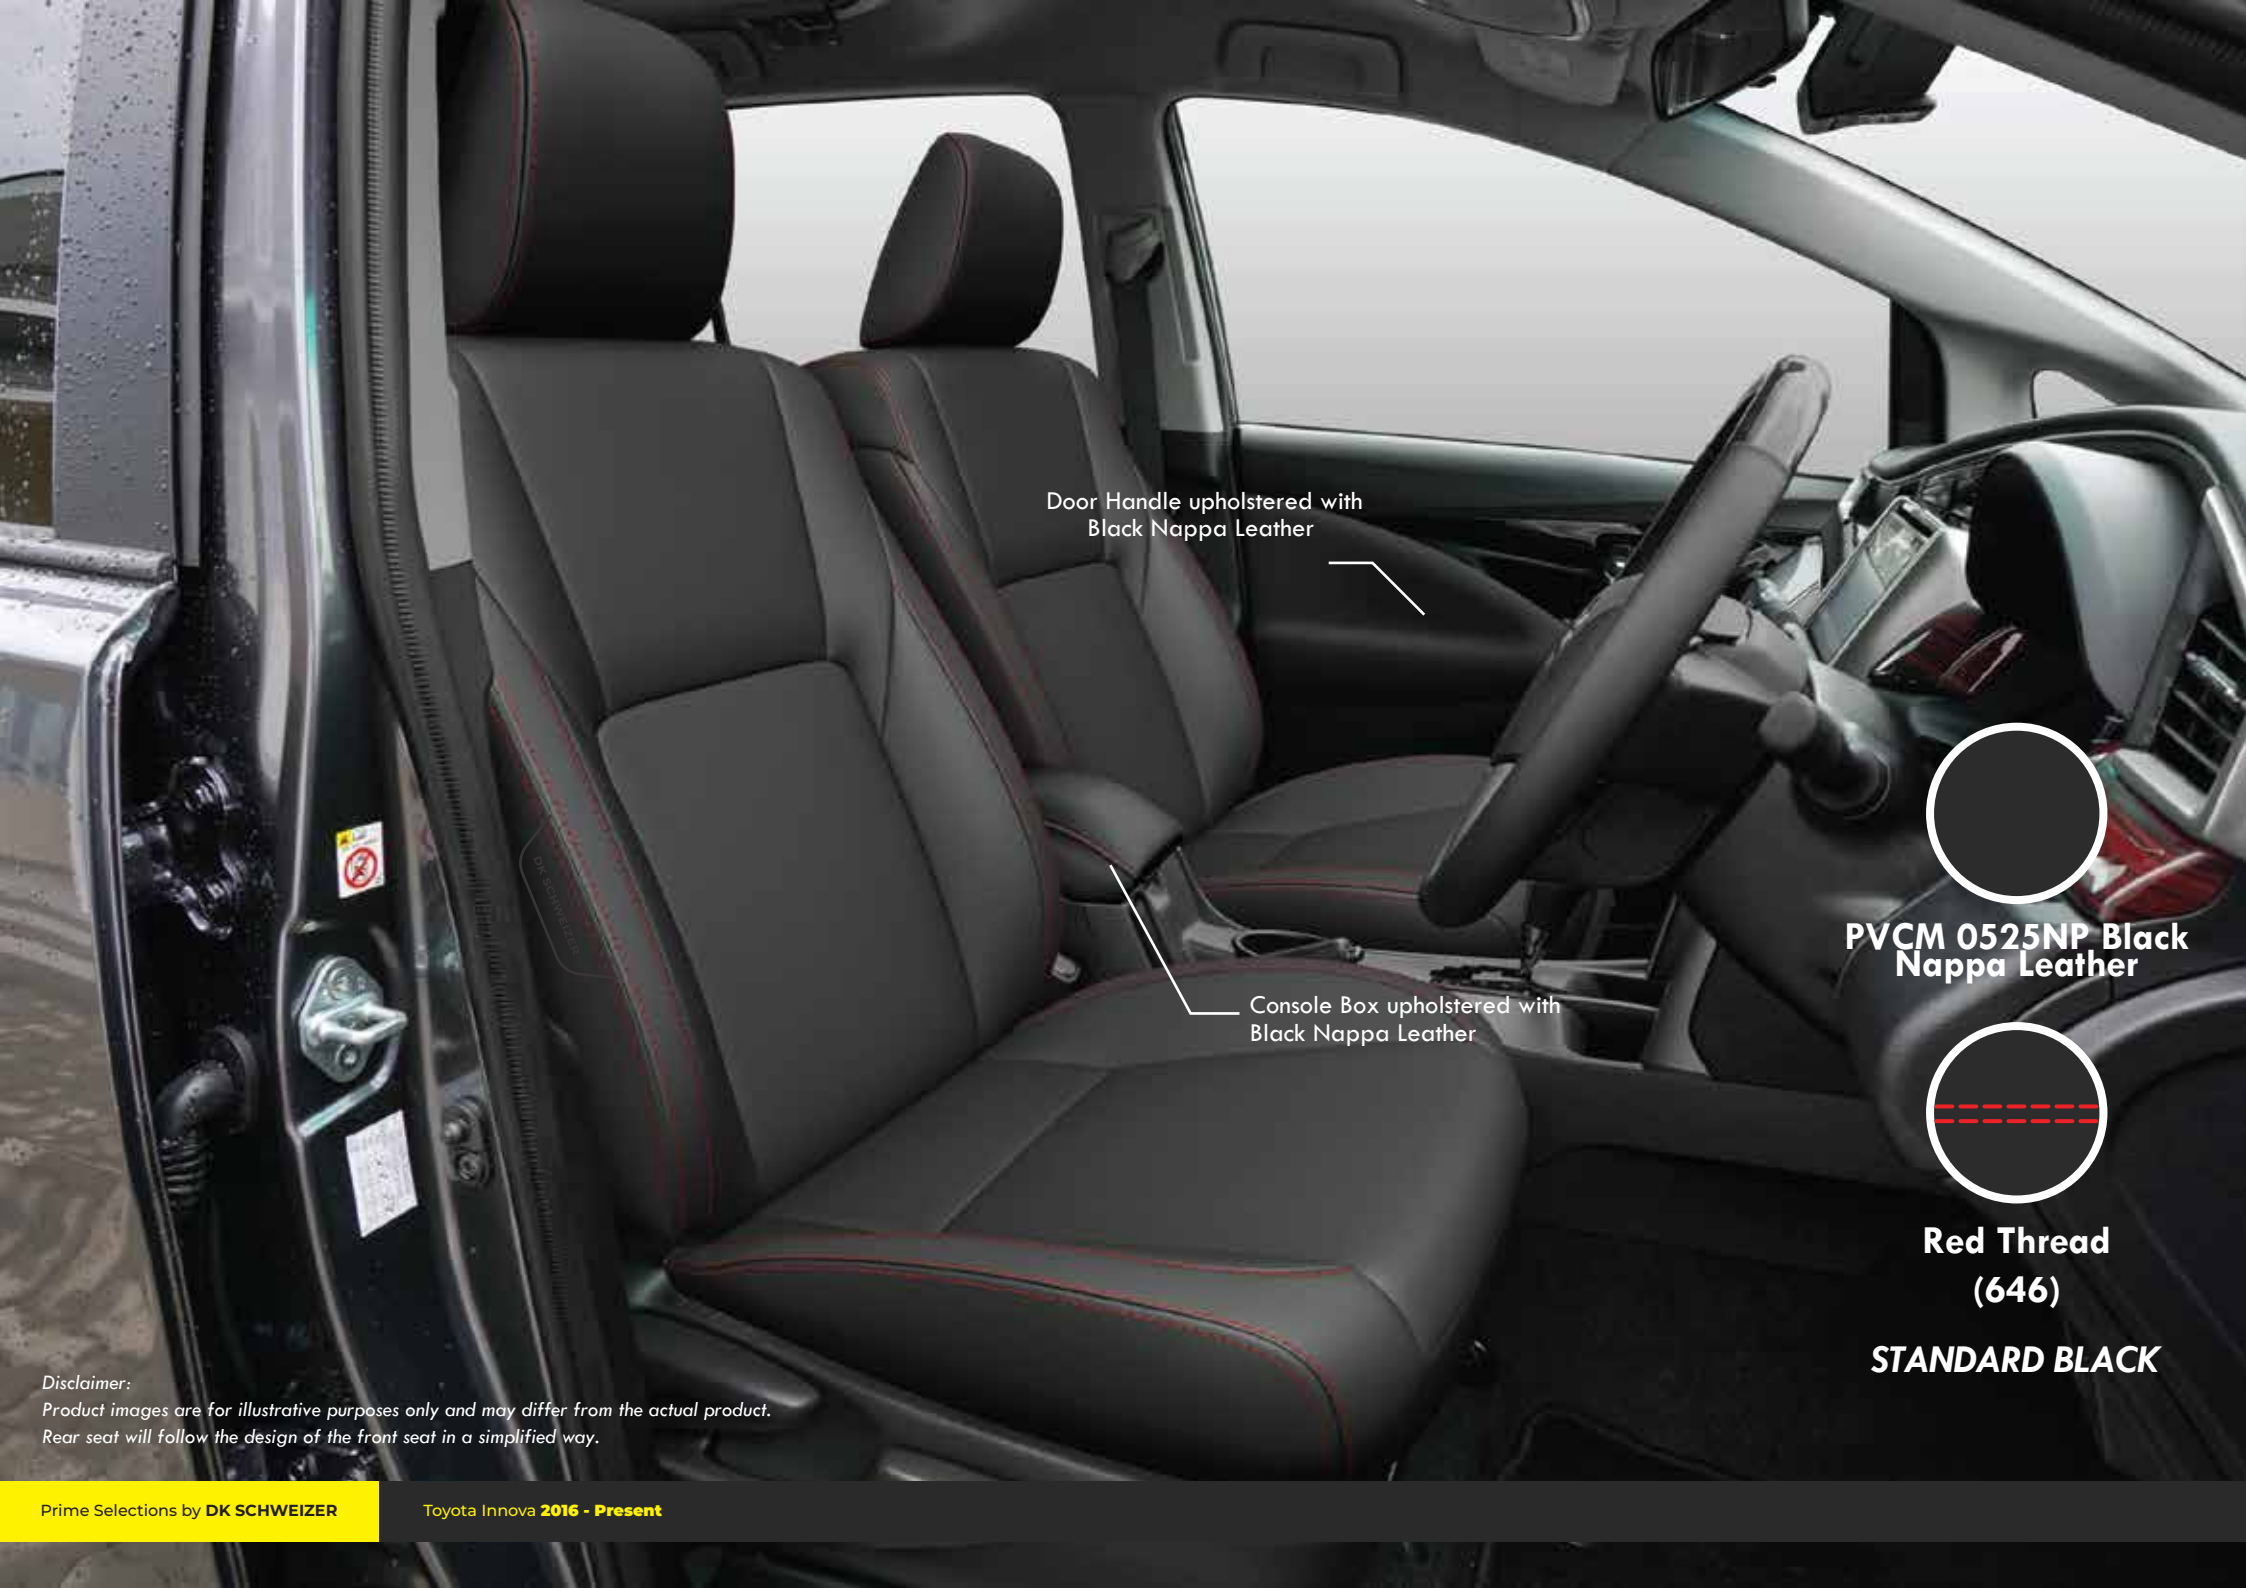

We Keep Finding Ways to Create the Highest Quality of Upholsteries

- We designate the PRIME Leather and Leatherette as the exclusive interior solution for a precise fitment and top-notch quality.
- We complement sophisticated PRIME stylings from our extensive design inventories to match your car interior and preference.
- We acquire professional craftsmanship who have an eye for detailed designs specially made for you.

2016 - Present

TOYOTA INNOVA

Leather Interior

Door Handle upholstered with Black Nappa Leather

Console Box upholstered with Black Nappa Leather

PVC 0525NP Black Nappa Leather

Red Thread (646)

STANDARD BLACK