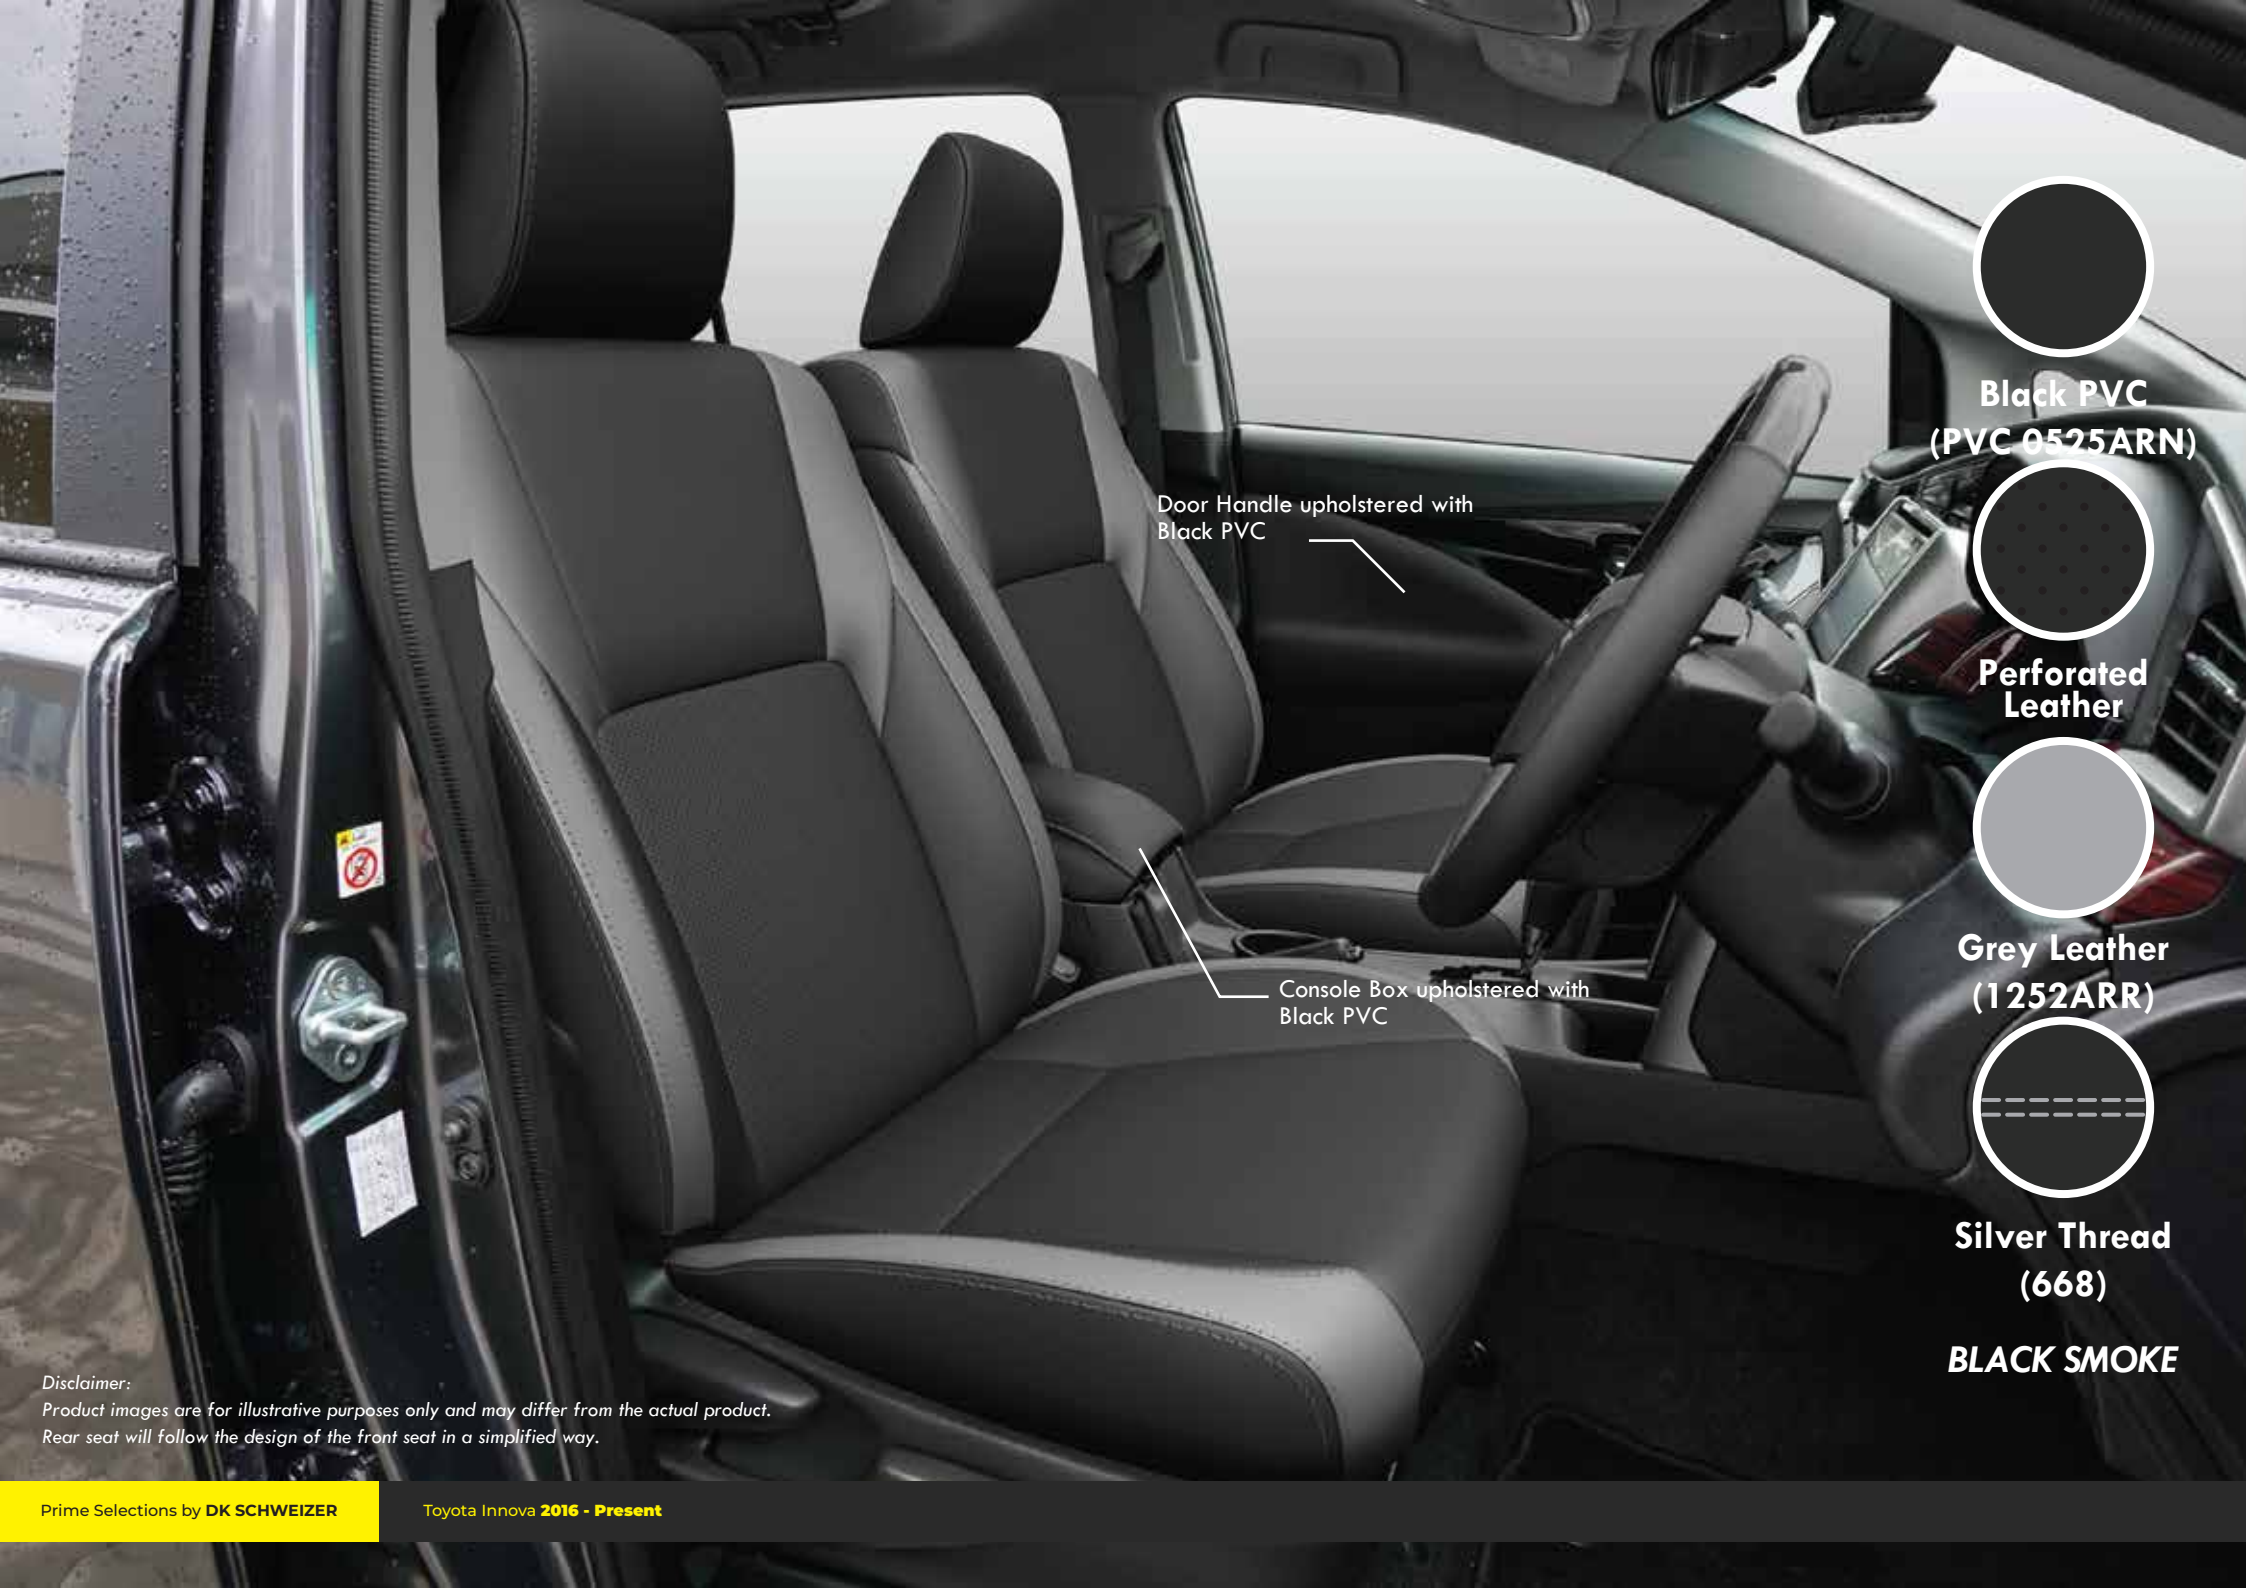

BLACK SMOKE

Console Box upholstered with
Black PVC

Disclaimer:
Product images are for illustrative purposes only and may differ from the actual product.
Rear seat will follow the design of the front seat in a simplified way.