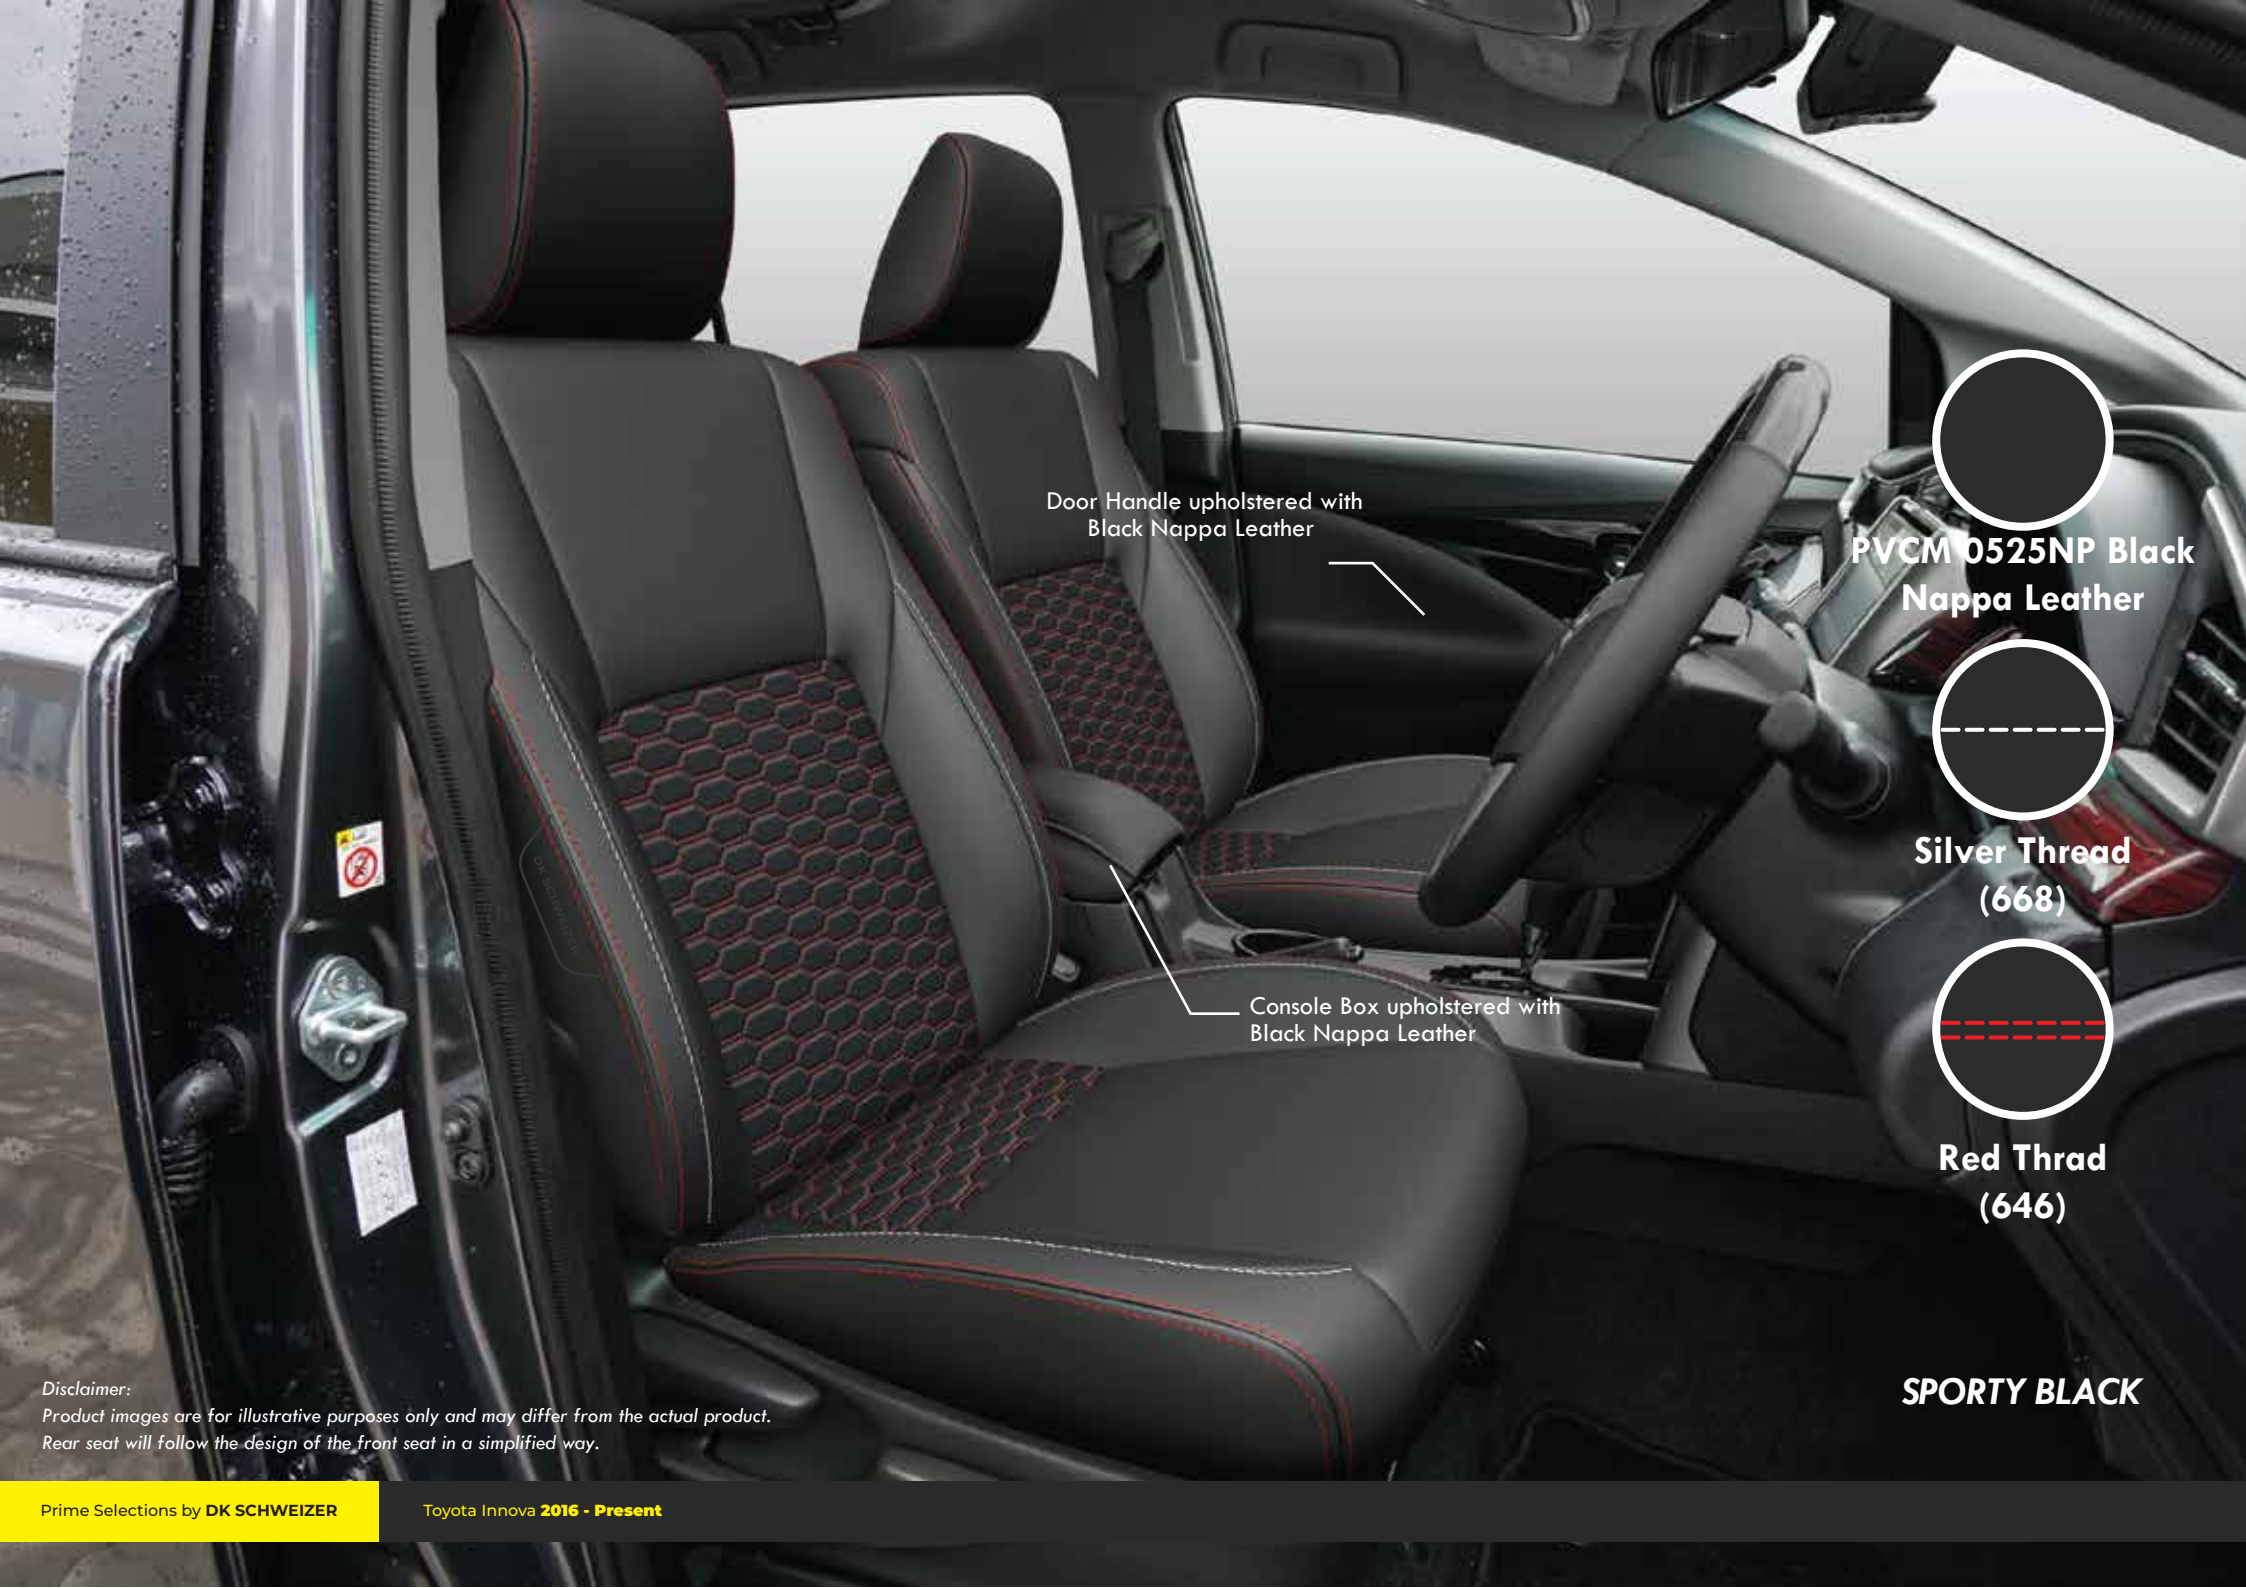

Door Handle upholstered with
Black Nappa Leather

Console Box upholstered with
Black Nappa Leather

PVCN 0525NP Black
Nappa Leather

Silver Thread
(668)

Red Thread
(646)

SPORTY BLACK

Disclaimer:
Product images are for illustrative purposes only and may differ from the actual product.
Rear seat will follow the design of the front seat in a simplified way.