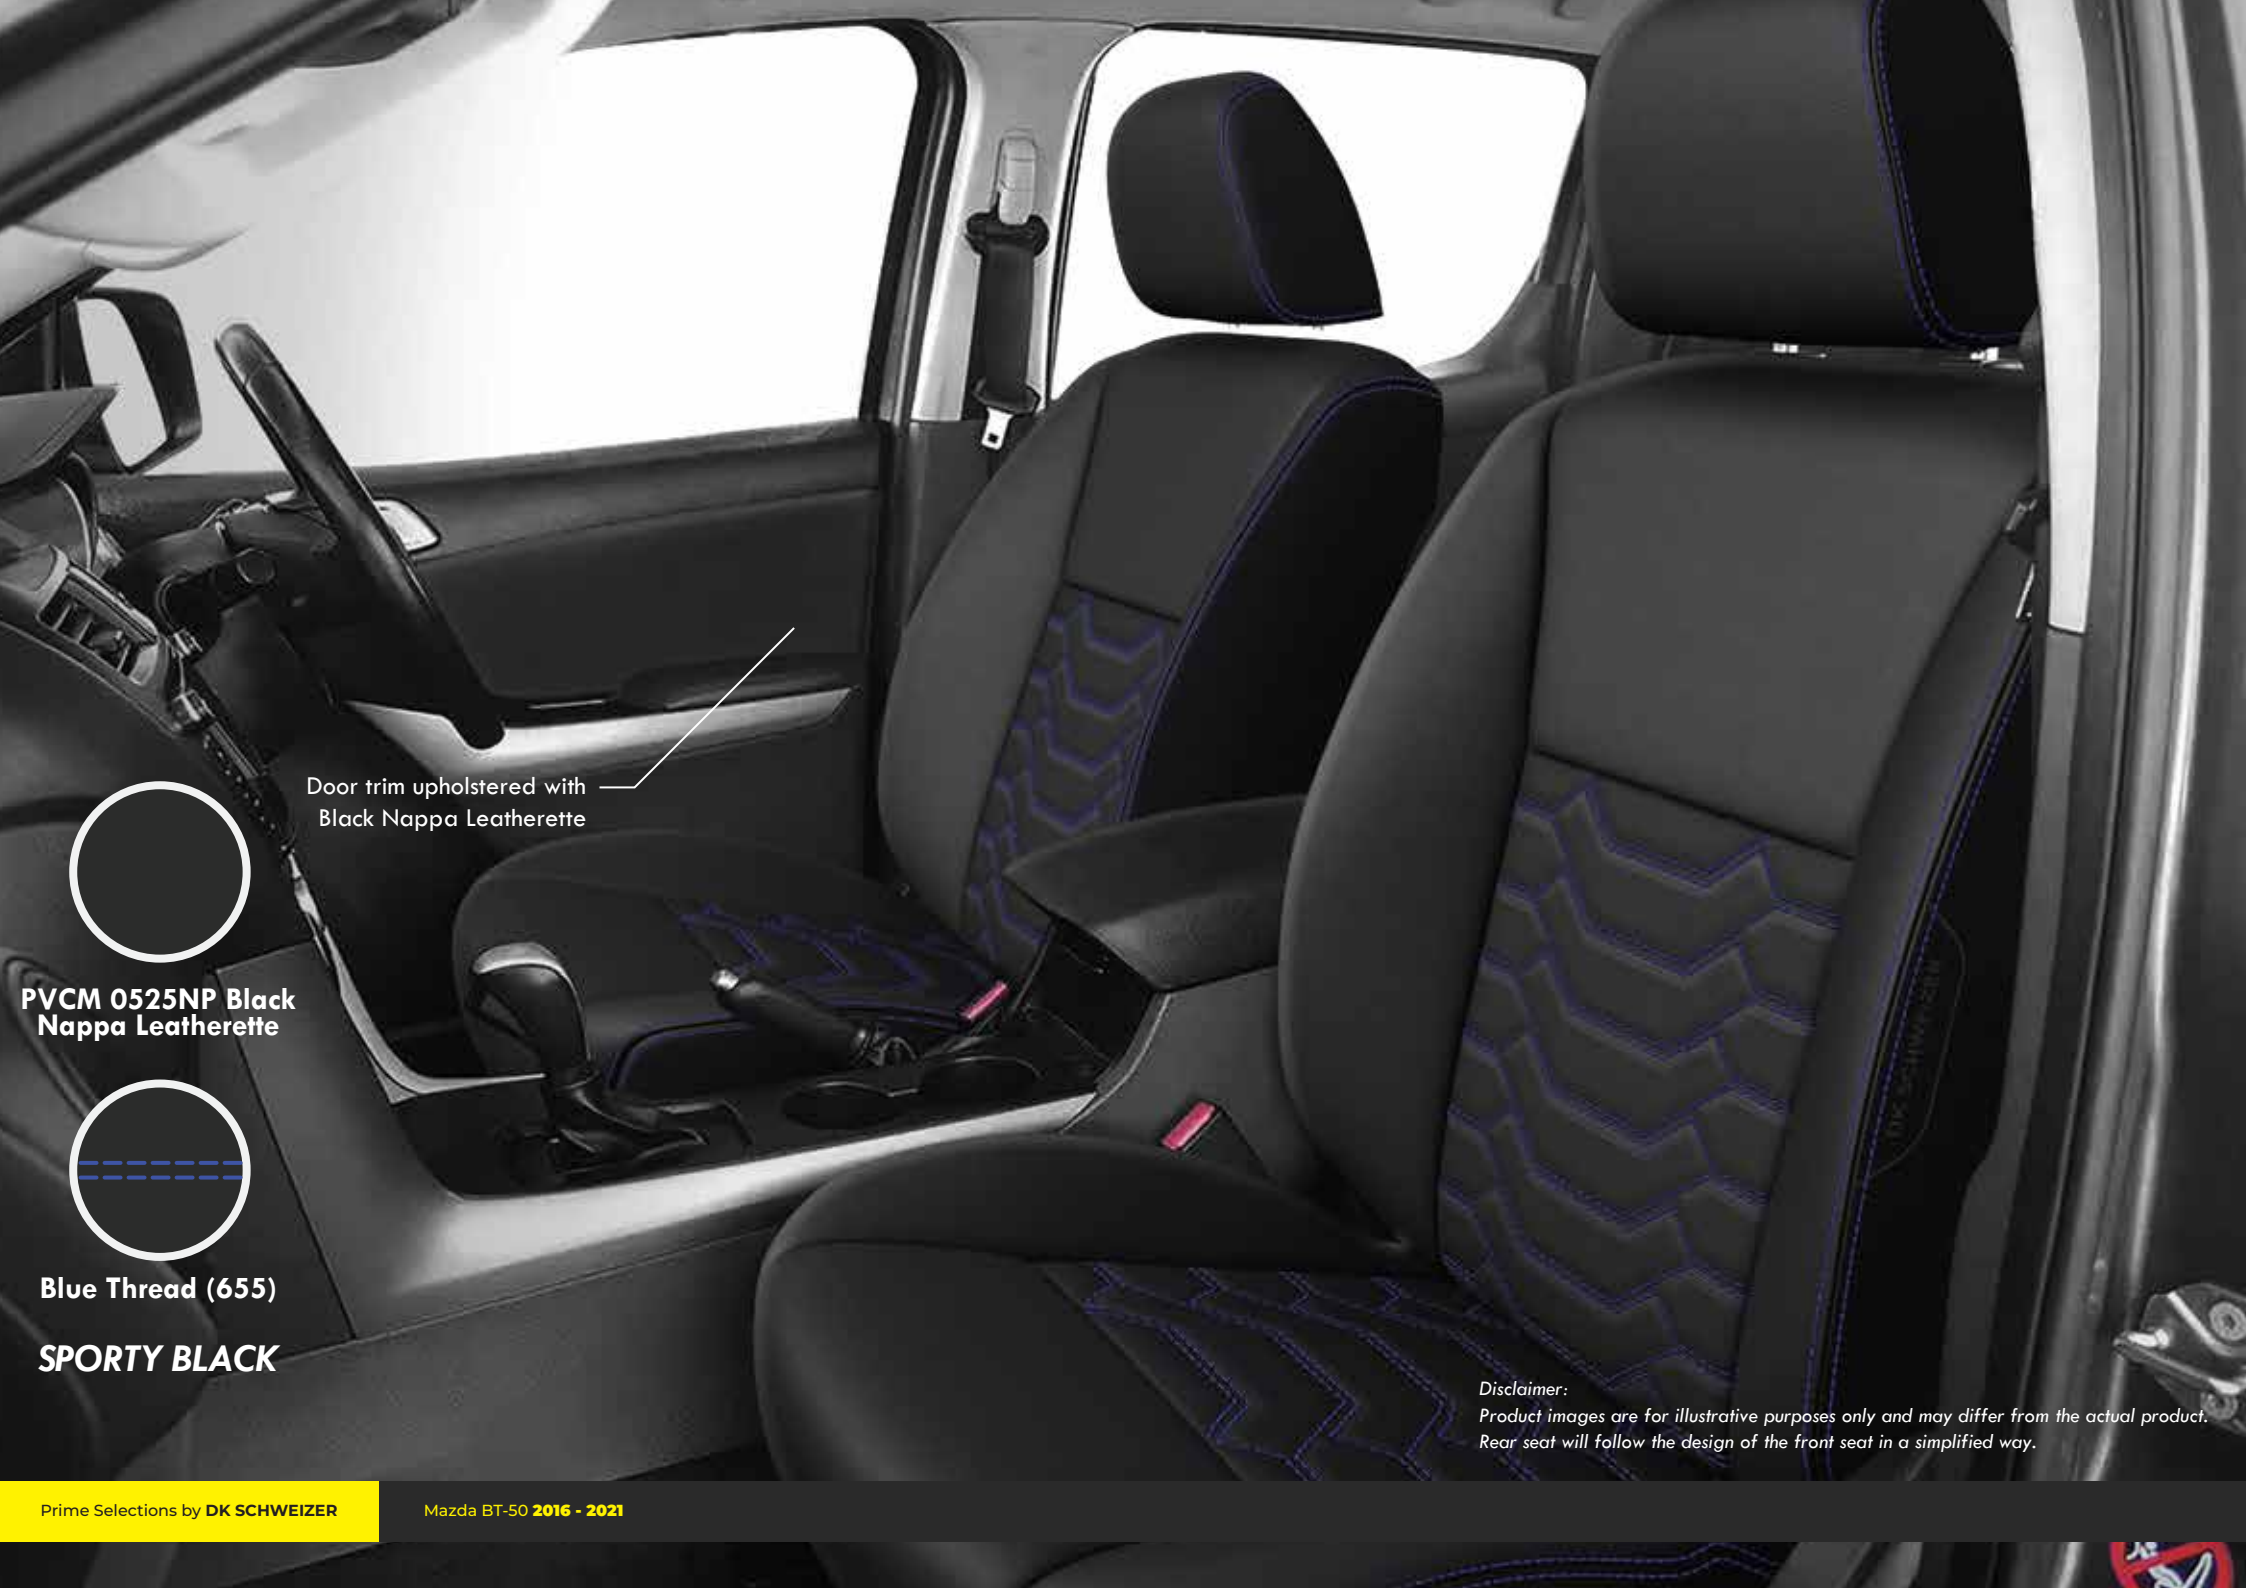

Door trim upholstered with
Black Nappa Leatherette

**PVC M 0525NP Black
Nappa Leatherette**

Blue Thread (655)

SPORTY BLACK

*Disclaimer:
Product images are for illustrative purposes only and may differ from the actual product.
Rear seat will follow the design of the front seat in a simplified way.*