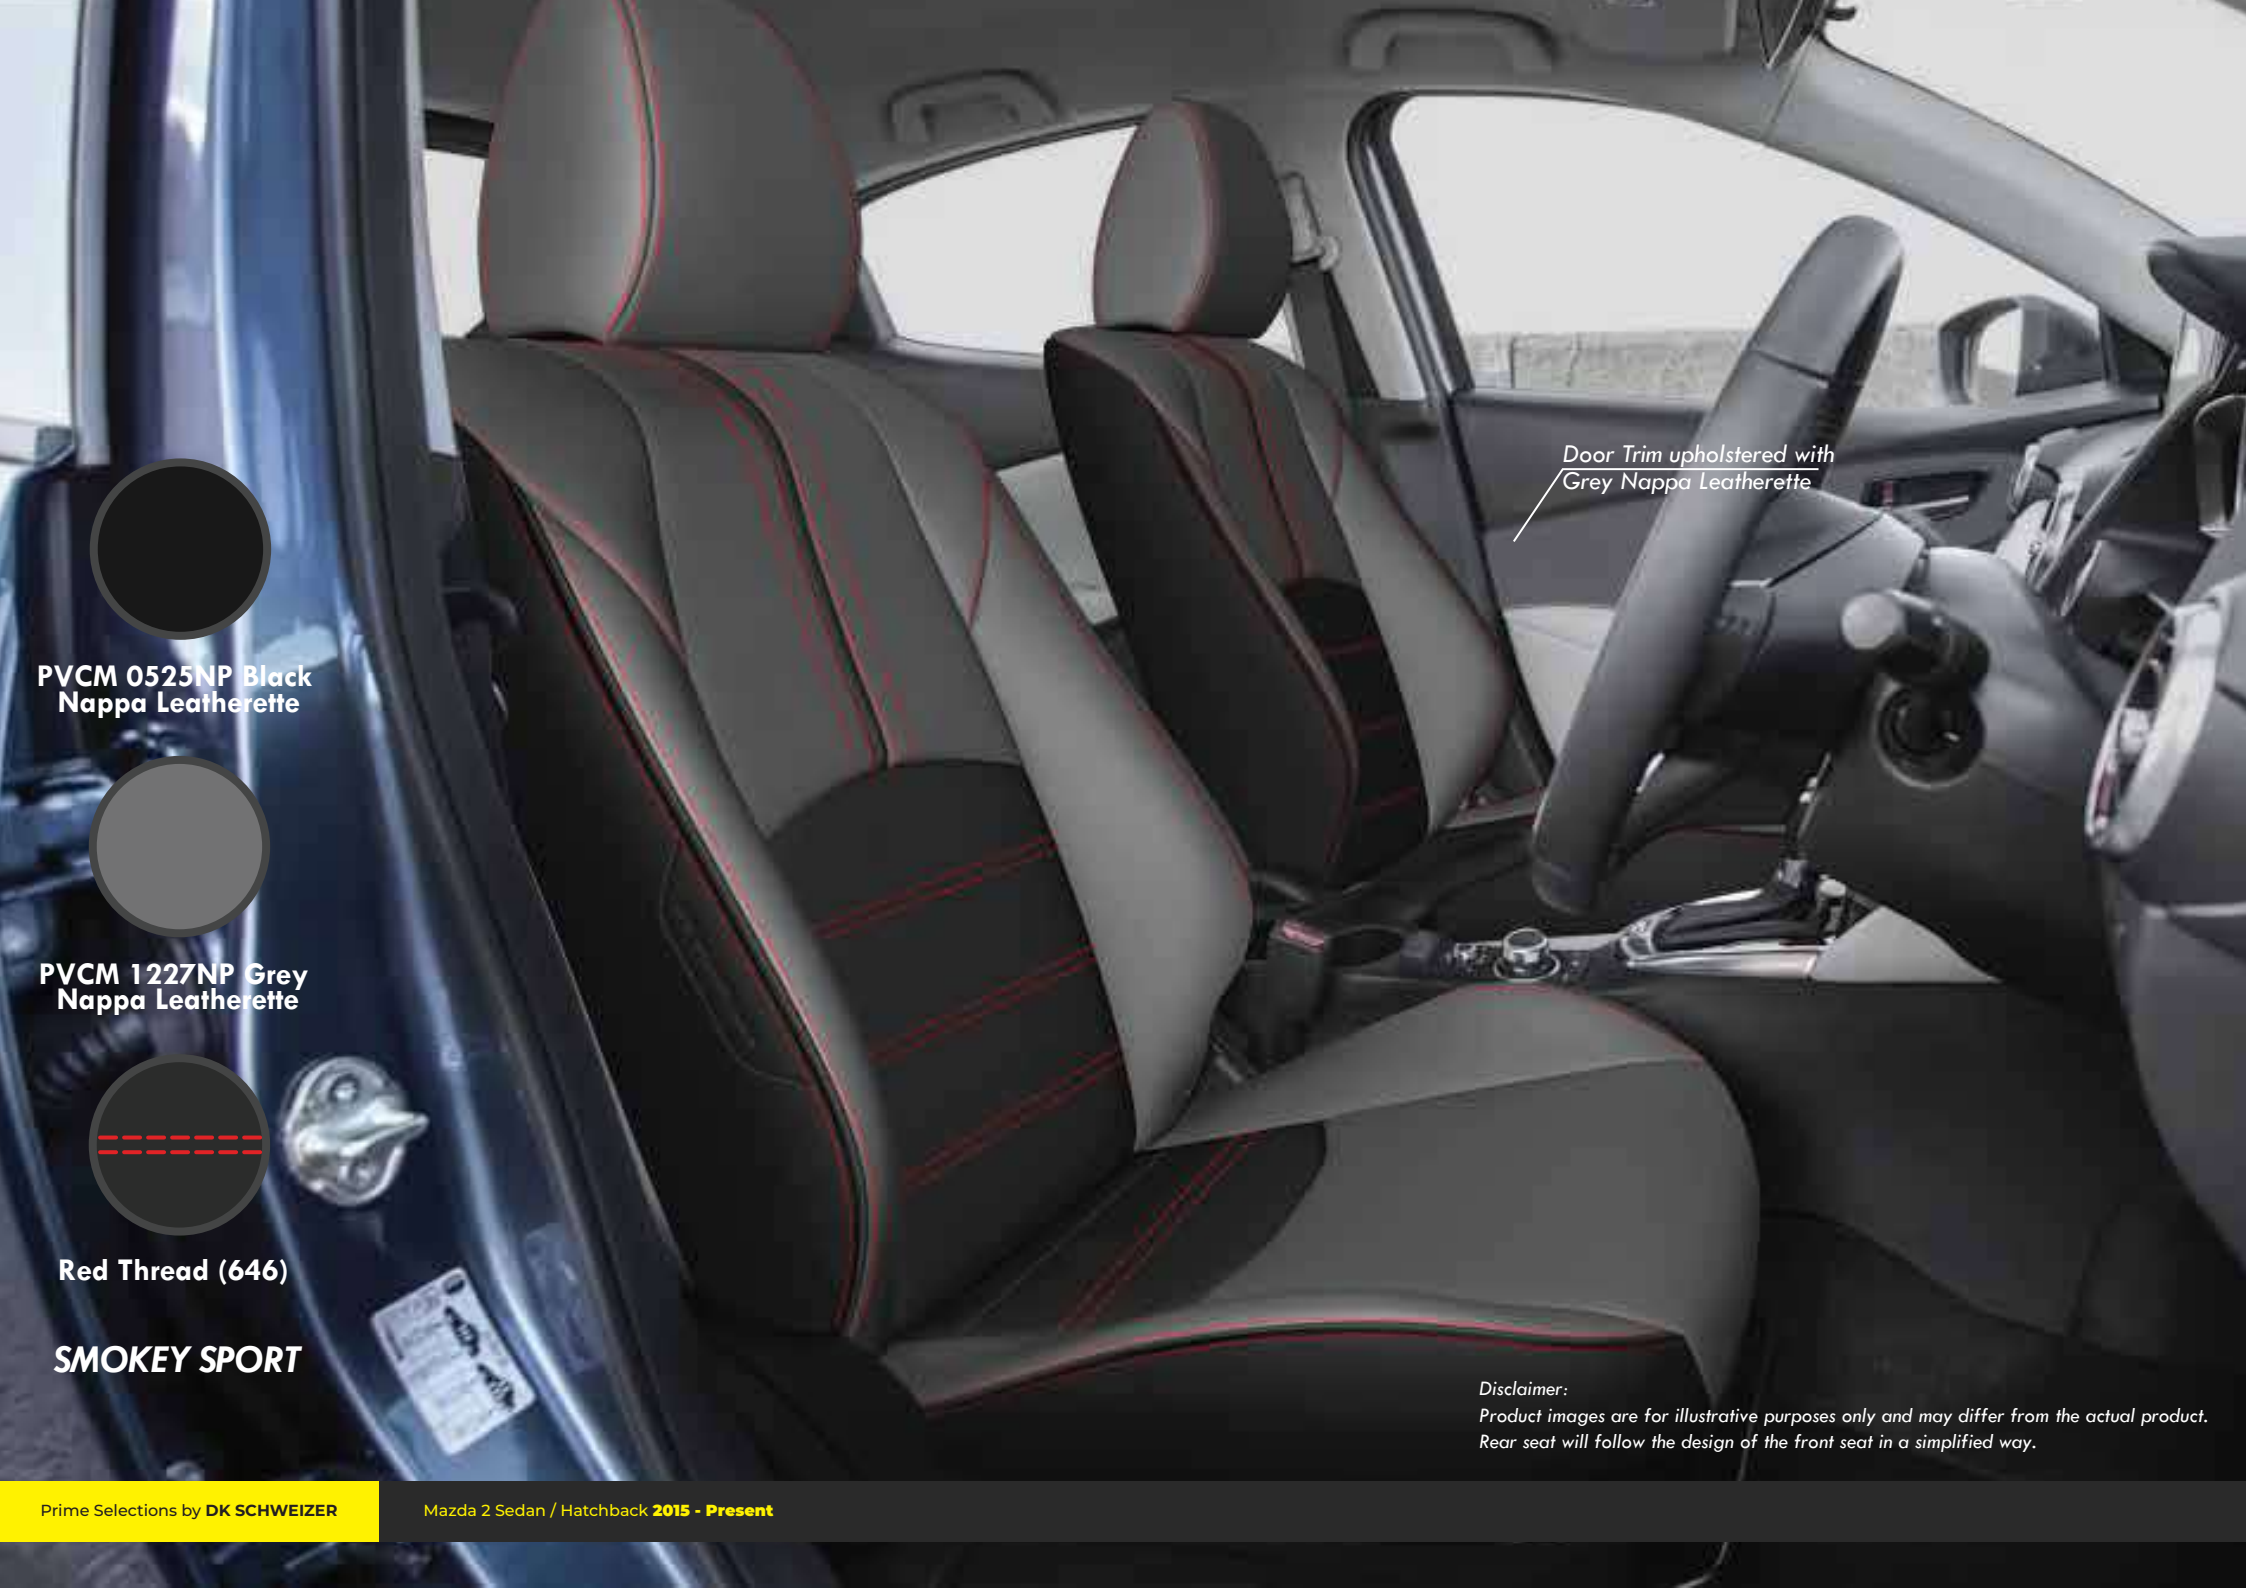

Door Trim upholstered with
Grey Nappa Leatherette

PVCM 0525NP Black
Nappa Leatherette

PVCM 1227NP Grey
Nappa Leatherette

Red Thread (646)

SMOKEY SPORT

Disclaimer:
Product images are for illustrative purposes only and may differ from the actual product.
Rear seat will follow the design of the front seat in a simplified way.