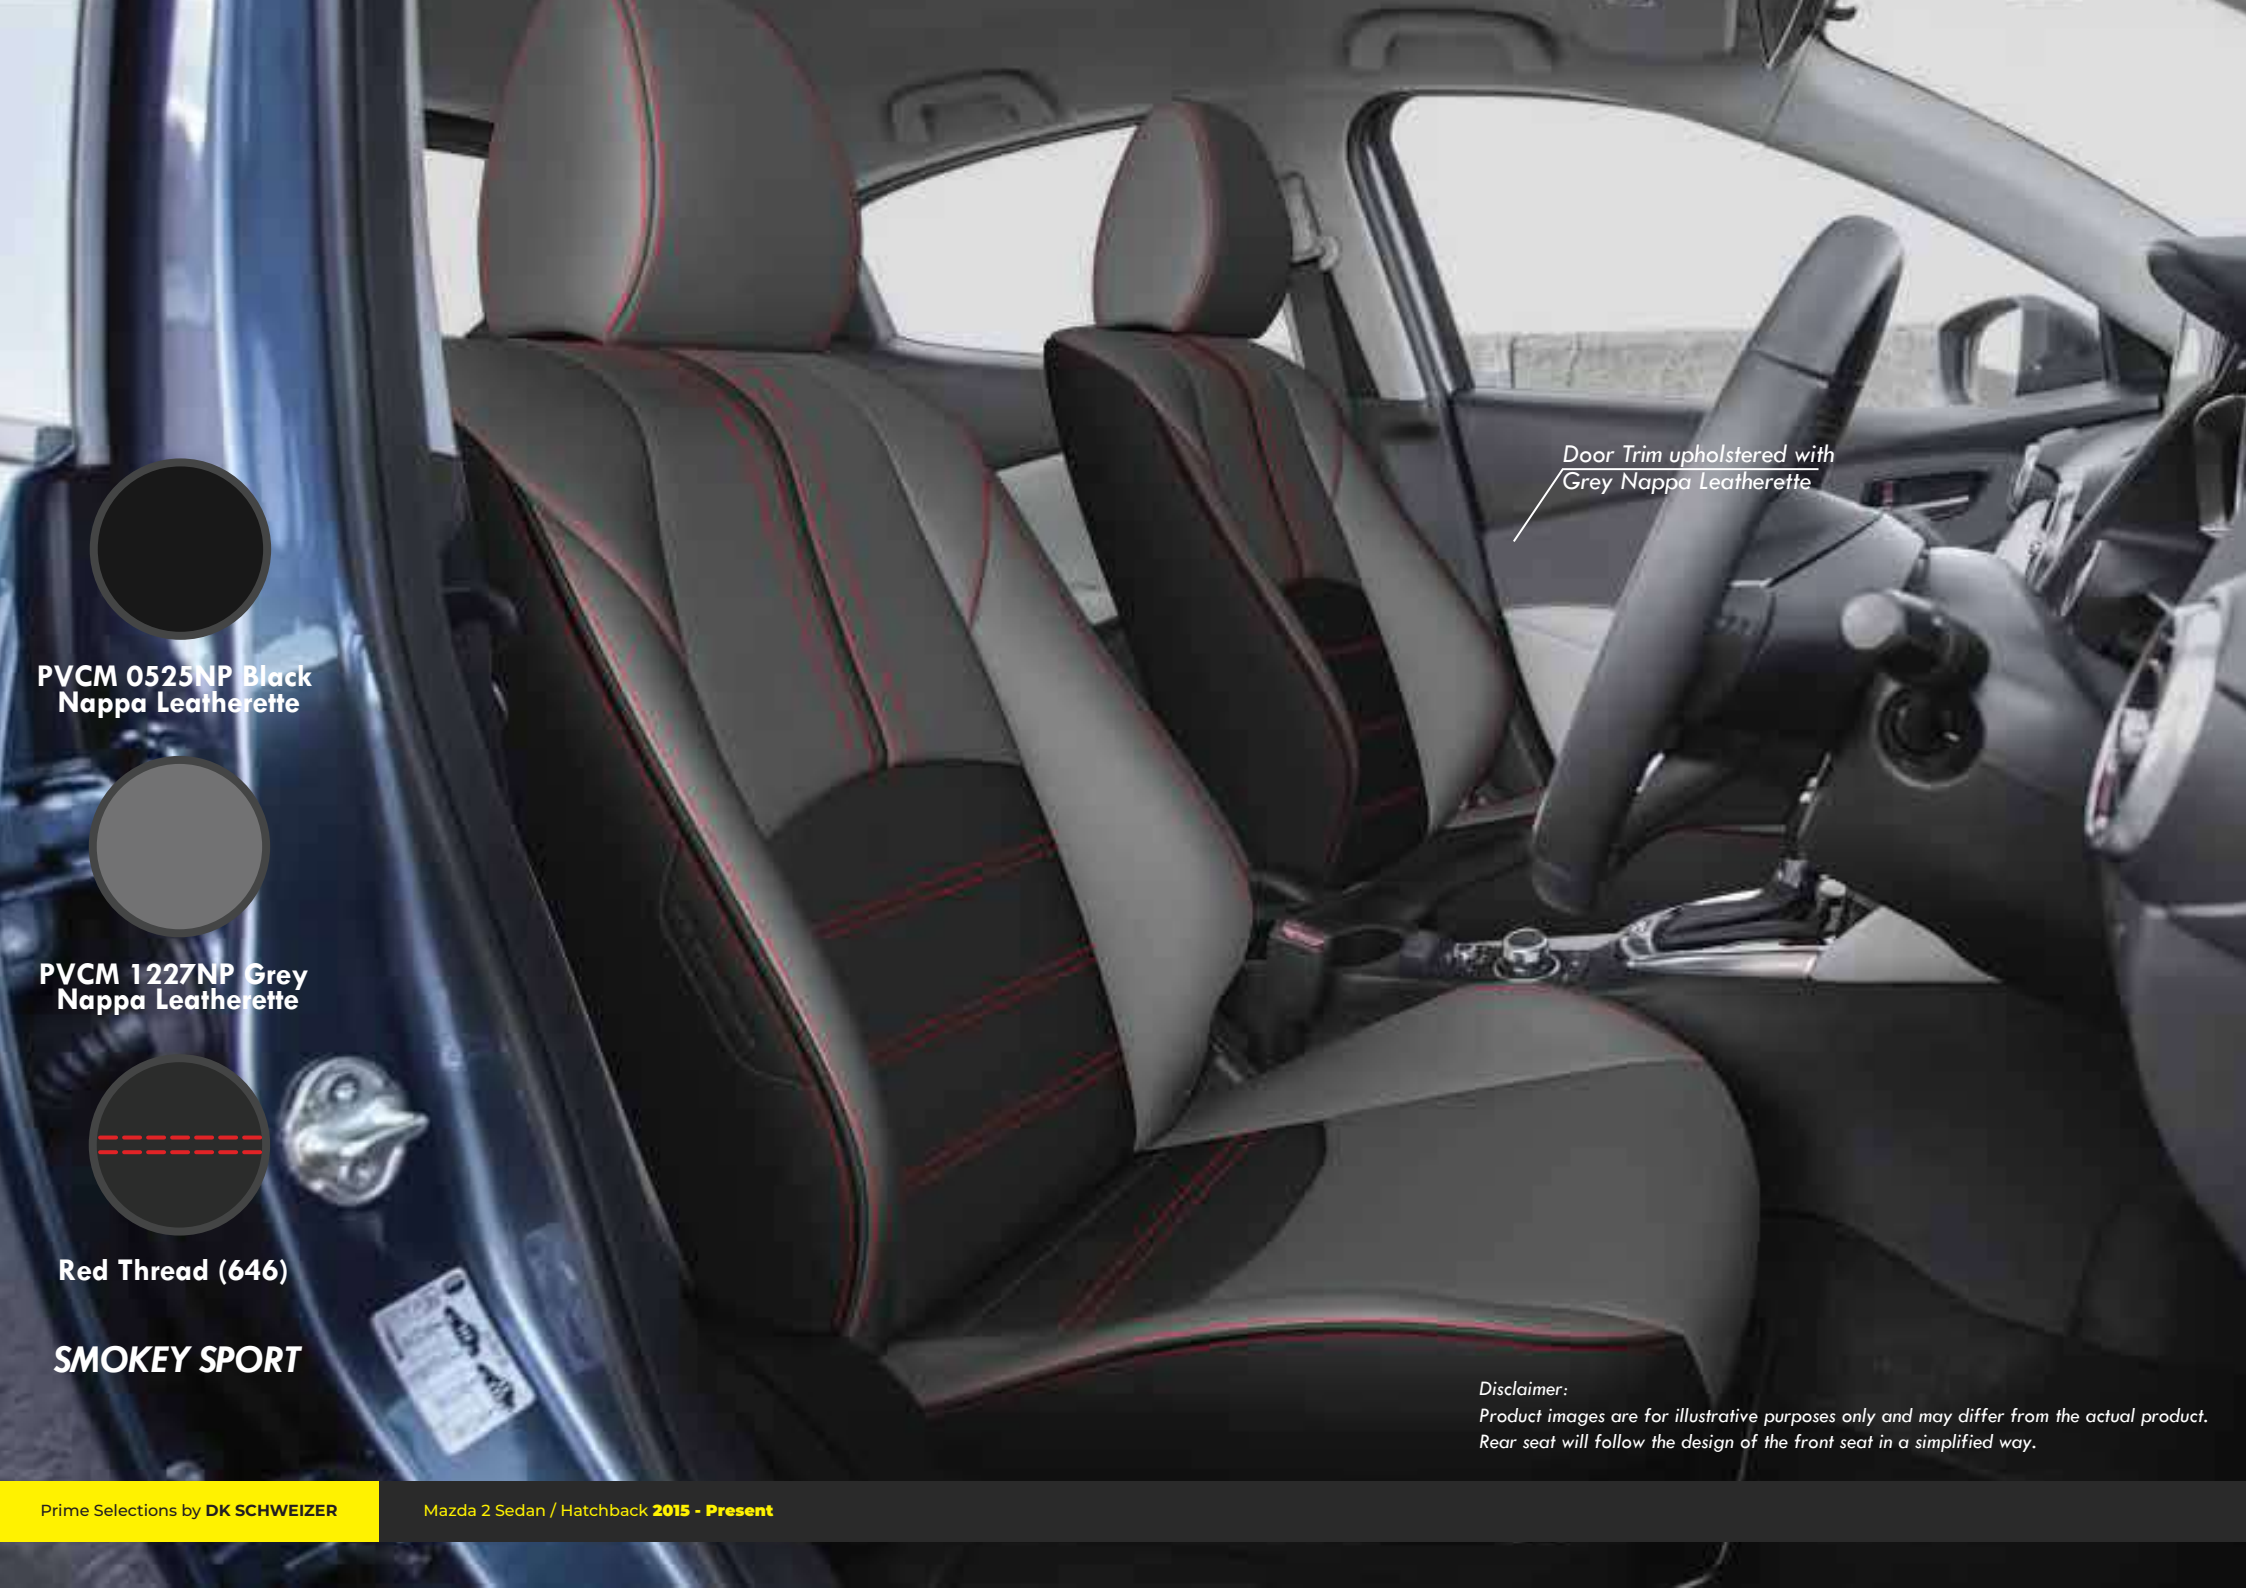

**PVCM 0525NP Black
Nappa Leatherette**

**PVCM 1227NP Grey
Nappa Leatherette**

Red Thread (646)

SMOKEY SPORT

*Door Trim upholstered with
Grey Nappa Leatherette*

*Disclaimer:
Product images are for illustrative purposes only and may differ from the actual product.
Rear seat will follow the design of the front seat in a simplified way.*