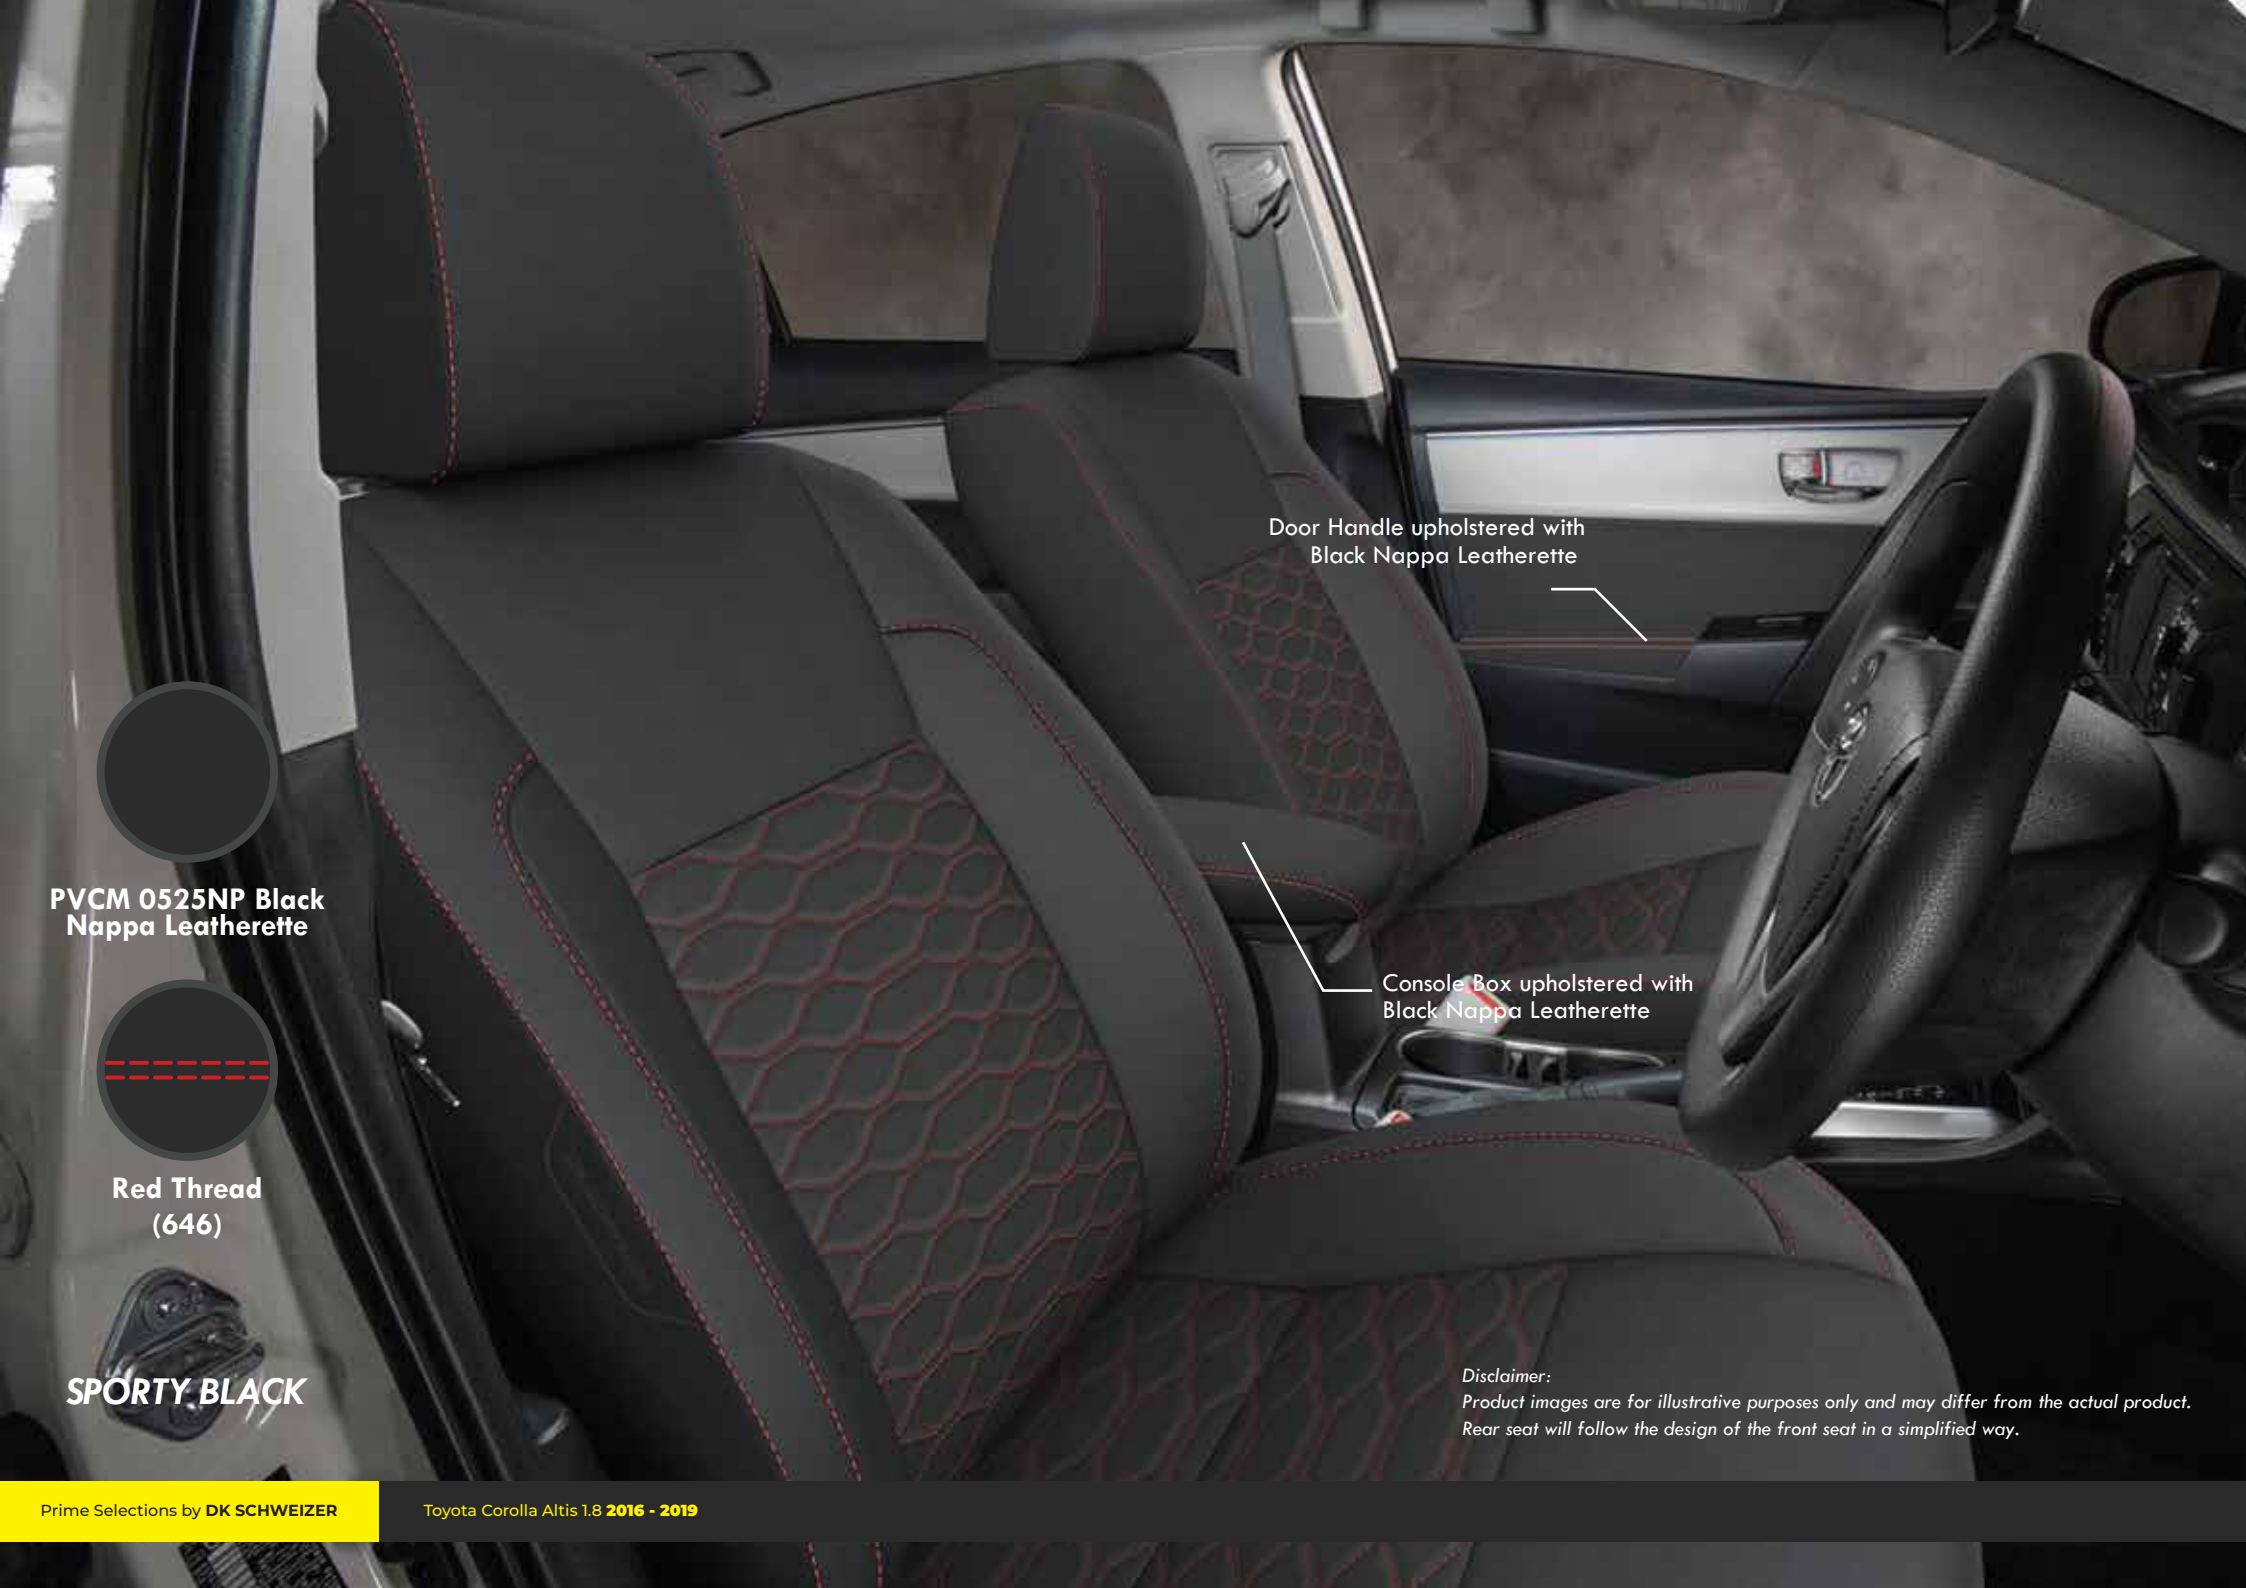

Breathable leather

Perforated Leather

Red leather that
enhance sporty look

Automotive Red Leather

INTERIOR STYLING | HALF LEATHER

5 Seaters

Customized : RM3,350

Prime Selection : RM2,515