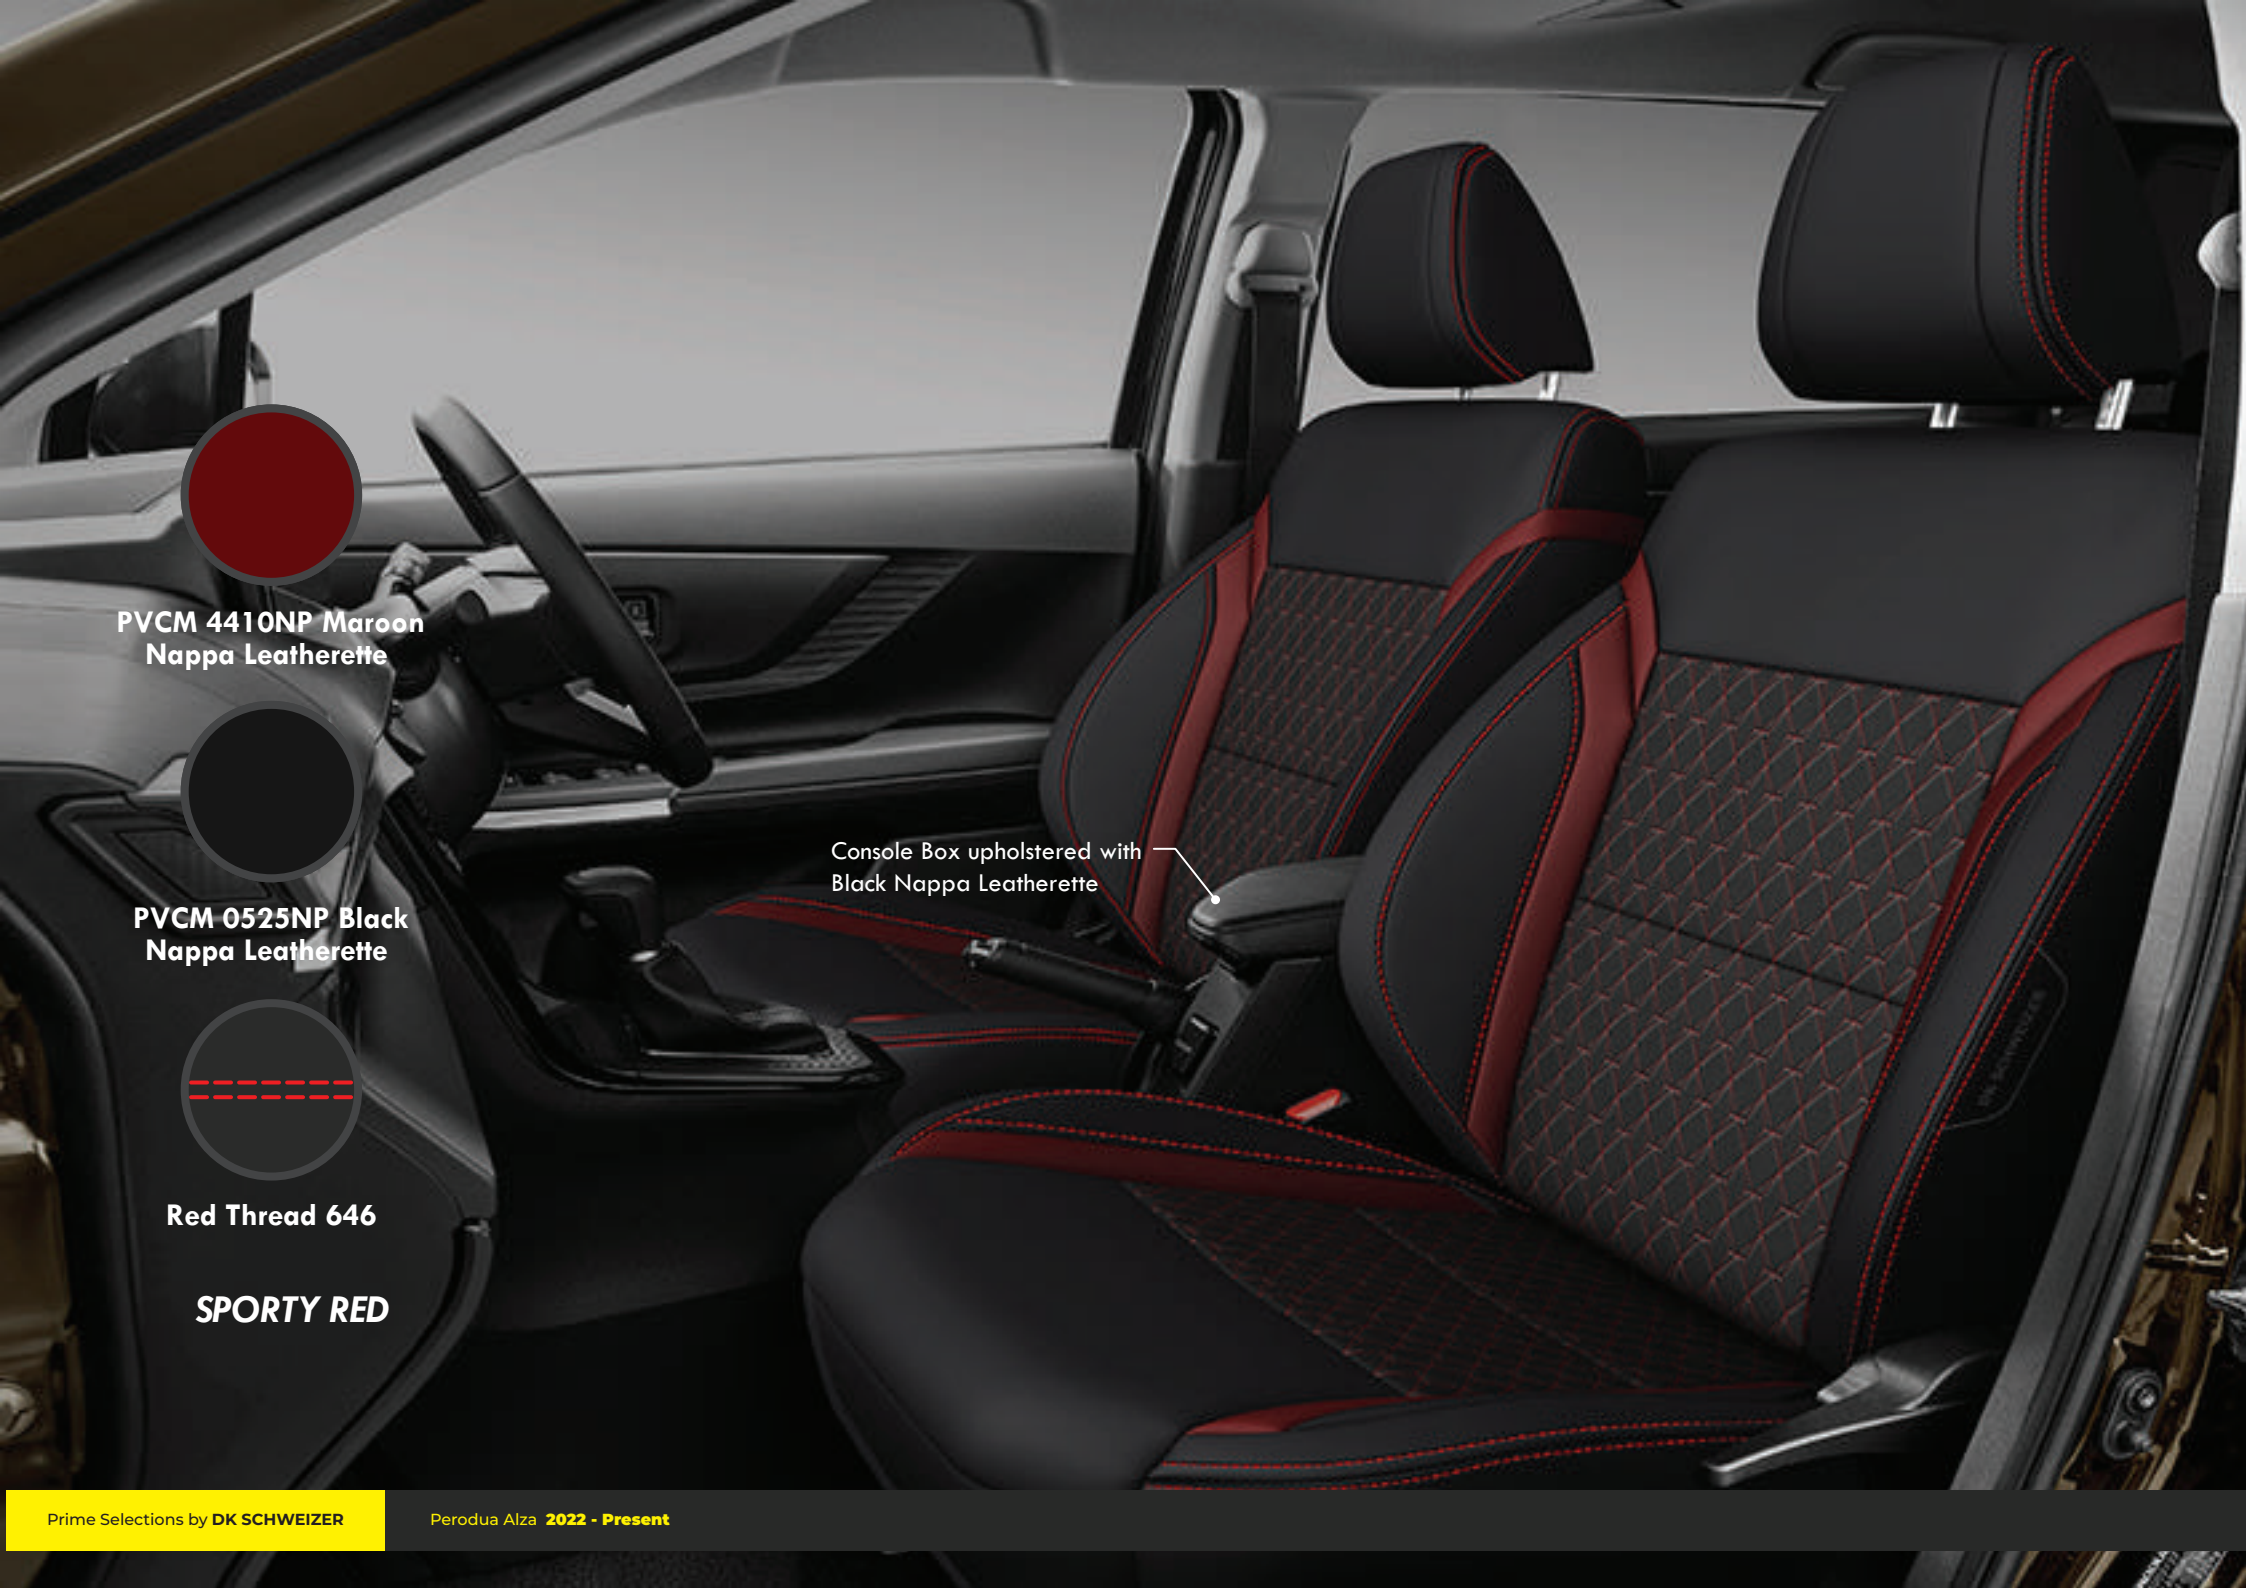

**PVCM 4410NP Maroon
Nappa Leatherette**

**PVCM 0525NP Black
Nappa Leatherette**

Red Thread 646

SPORTY RED

Console Box upholstered with
Black Nappa Leatherette