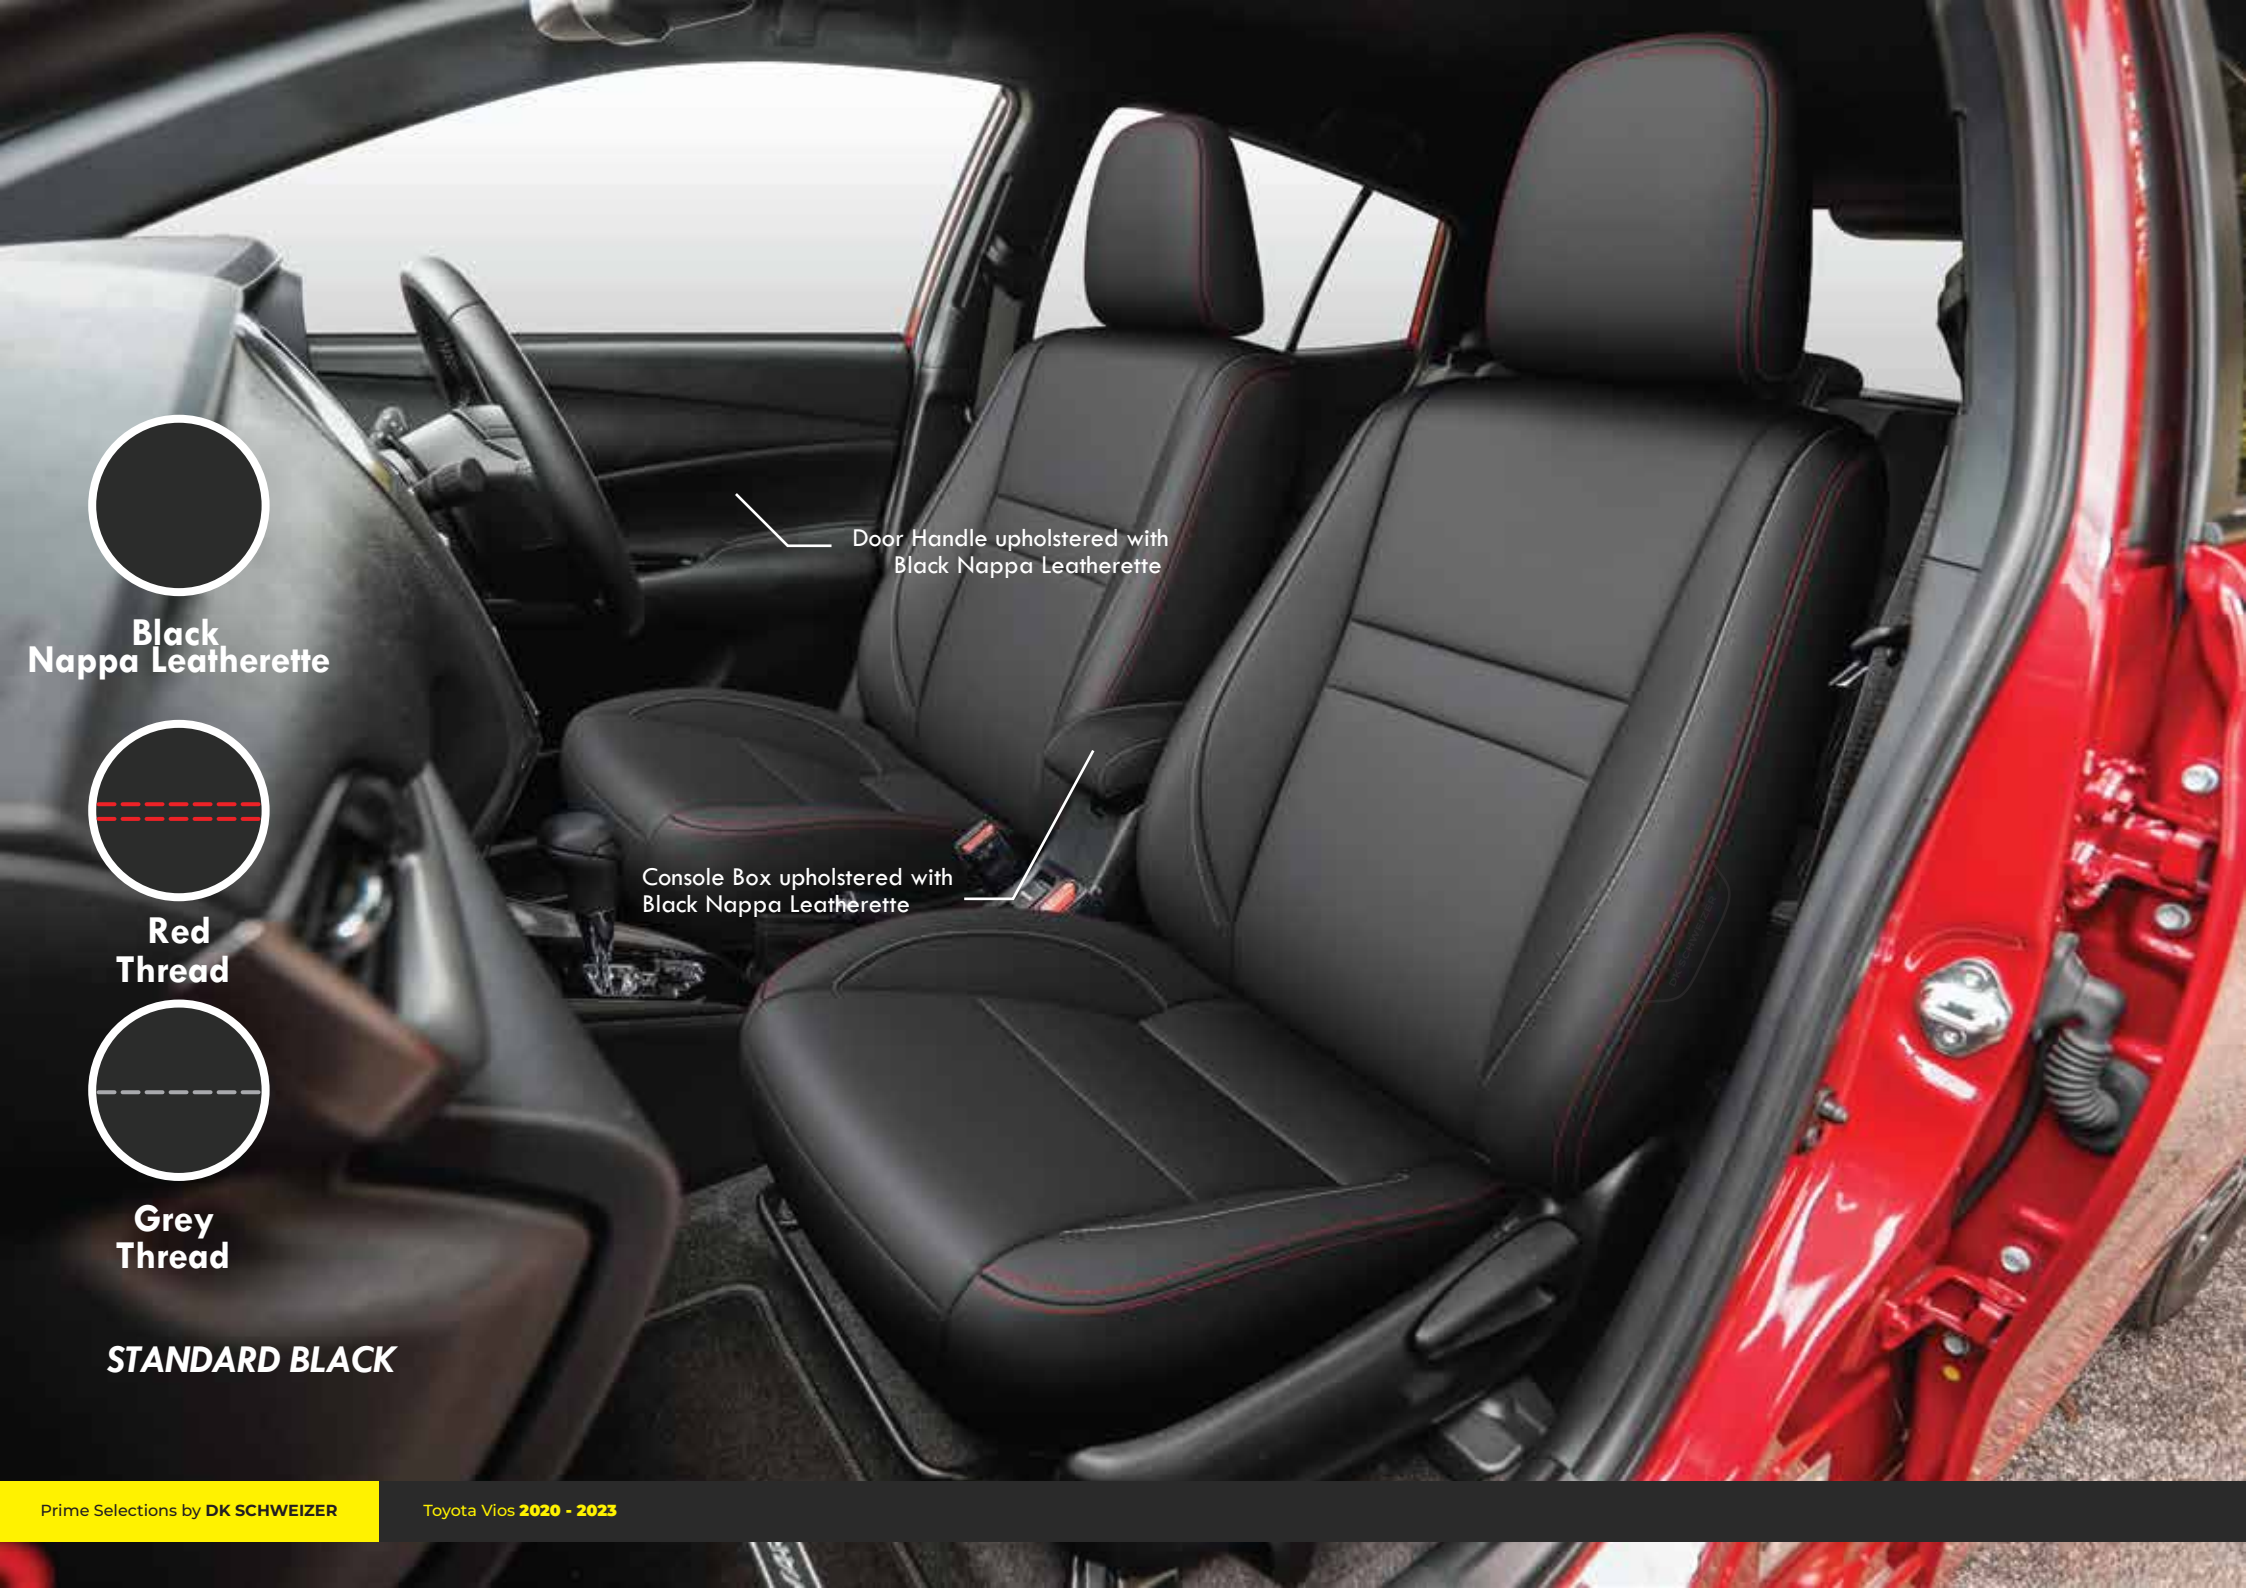

**Black
Nappa Leatherette**

**Red
Thread**

**Grey
Thread**

STANDARD BLACK

Door Handle upholstered with
Black Nappa Leatherette

Console Box upholstered with
Black Nappa Leatherette