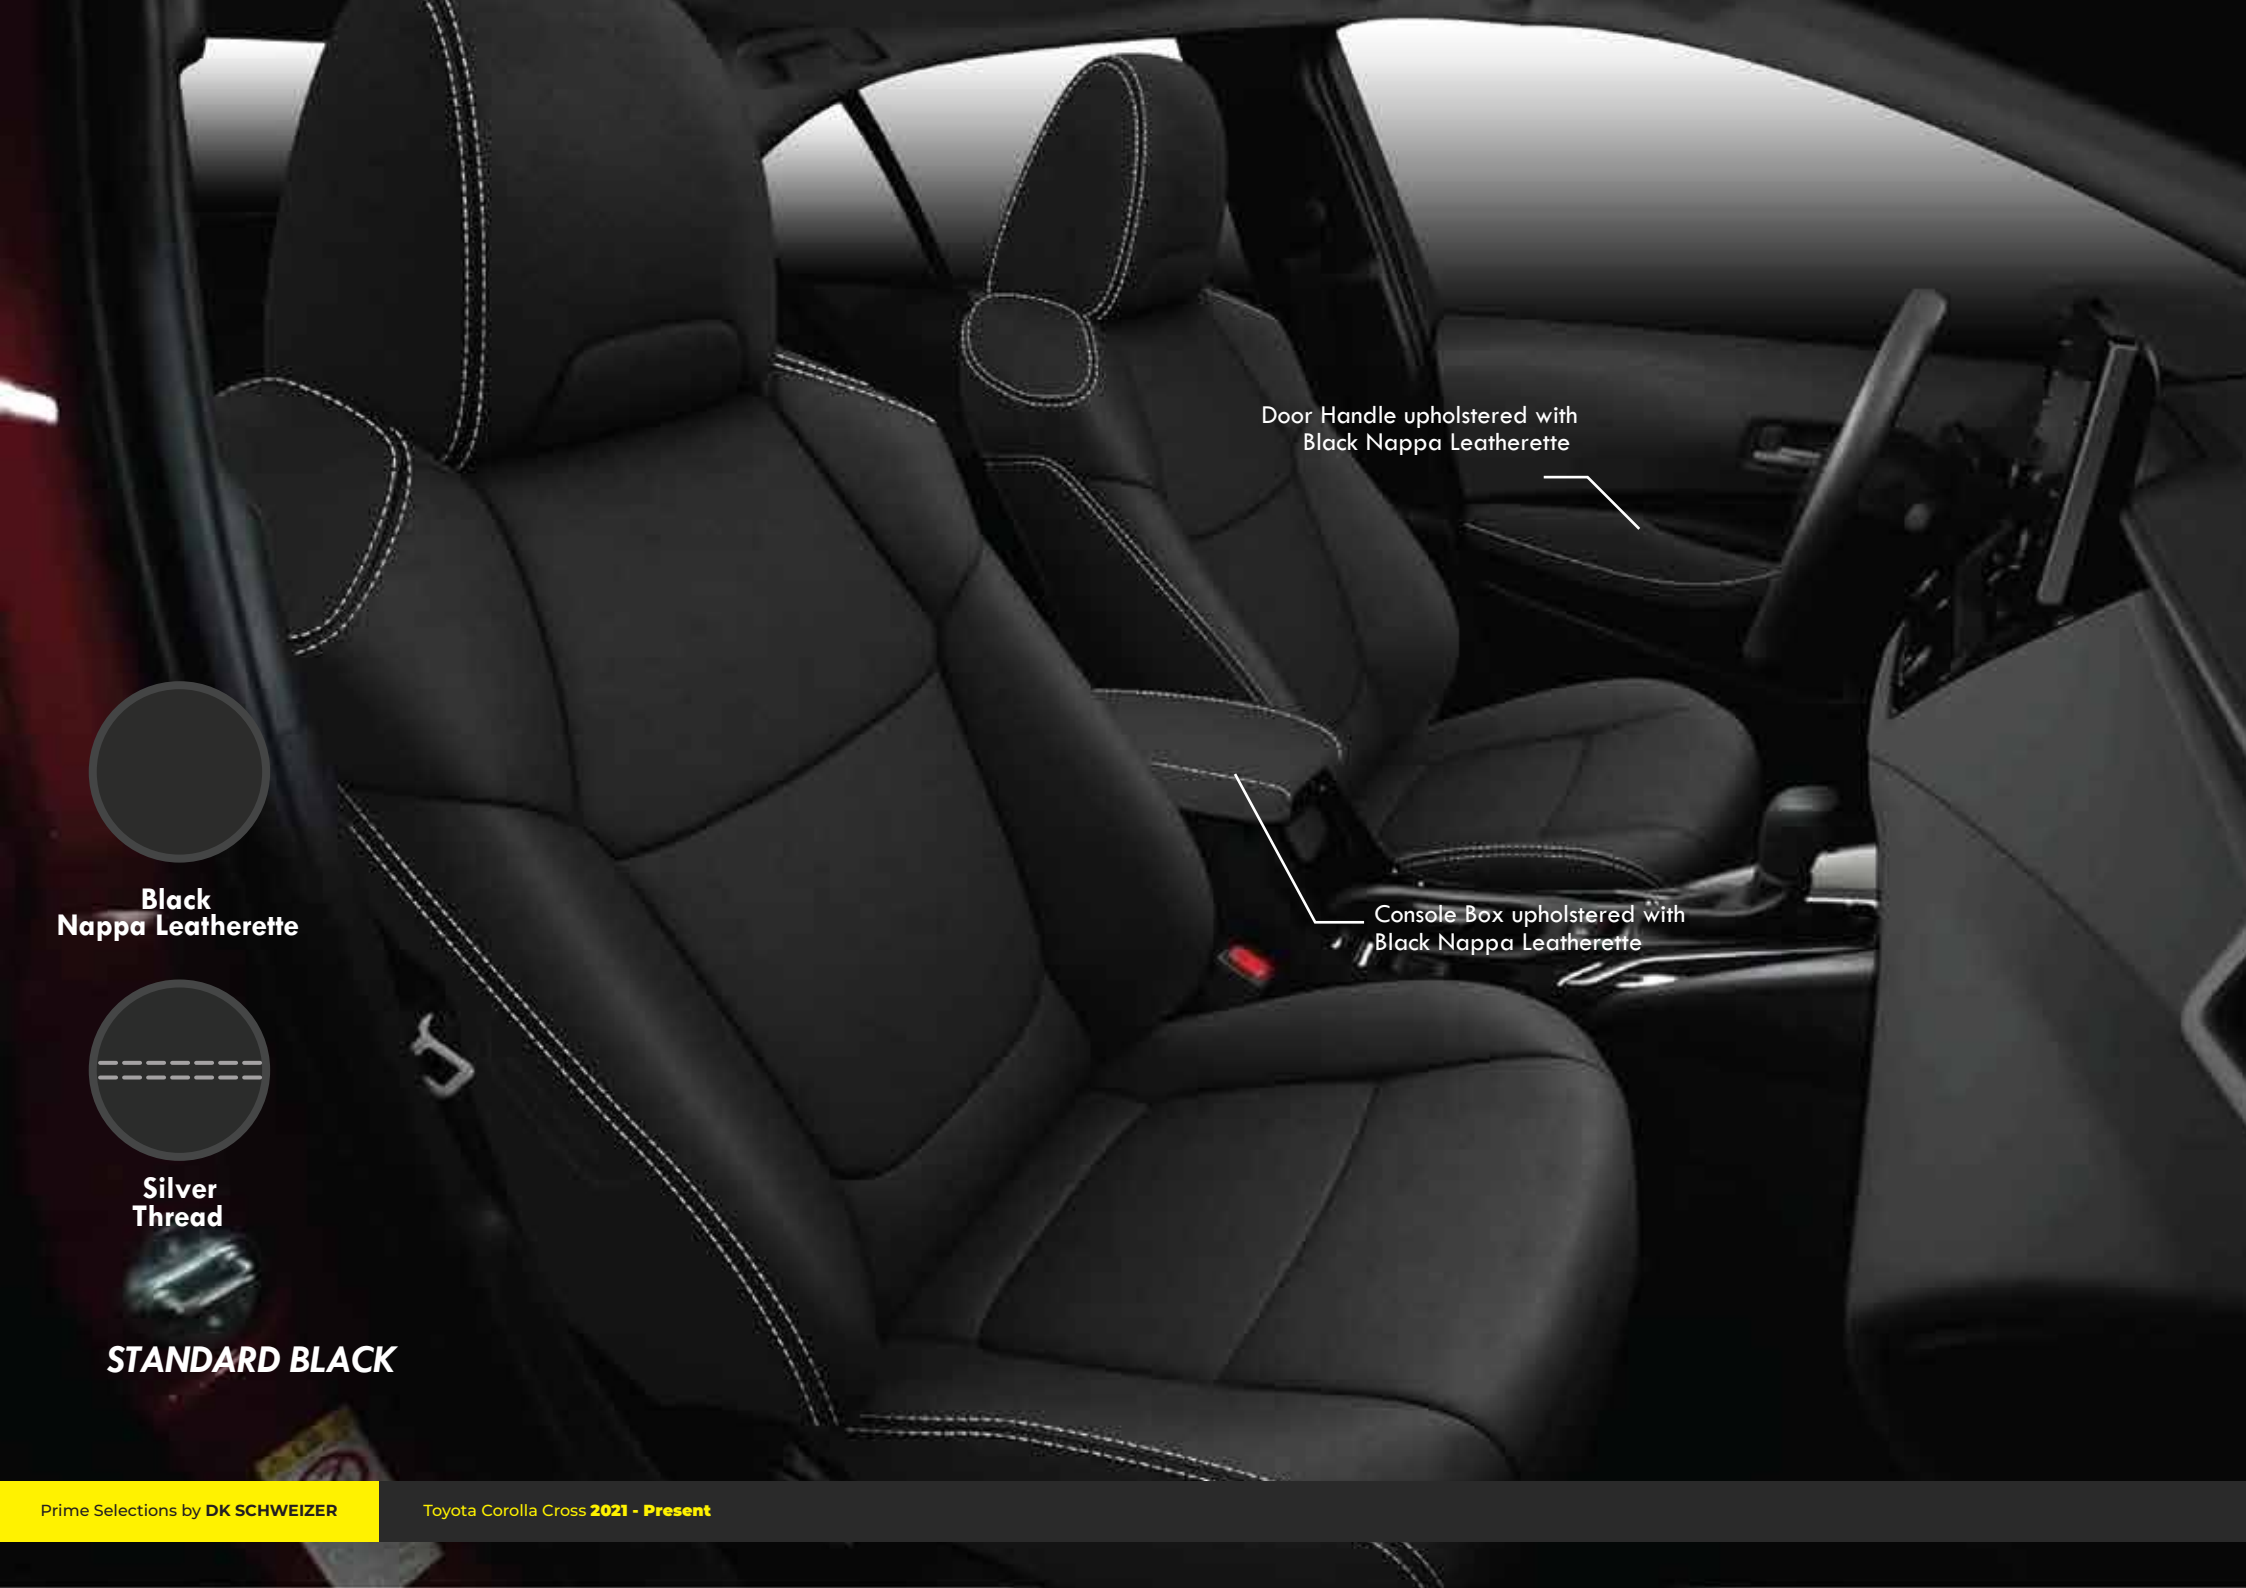

We Keep Finding Ways to Create the Highest Quality of Upholsteries

- We designate the PRIME Leather and Leatherette as the exclusive interior solution for a precise fitment and top-notch quality.
- We complement sophisticated PRIME stylings from our extensive design inventories to match your car interior and preference.
- We acquire professional craftsmanship who have an eye for detailed designs specially made for you.

2021 - Present

TOYOTA COROLLA CROSS

Leather Interior

Door Handle upholstered with
Black Nappa Leatherette

Console Box upholstered with
Black Nappa Leatherette

**Black
Nappa Leatherette**

**Silver
Thread**

STANDARD BLACK

The Black nappa leatherette enhances your interior with a premium look

Automotive Black Nappa Leatherette

Blue

Red

Black

Orange

5 Seaters

Customized : RM2,600