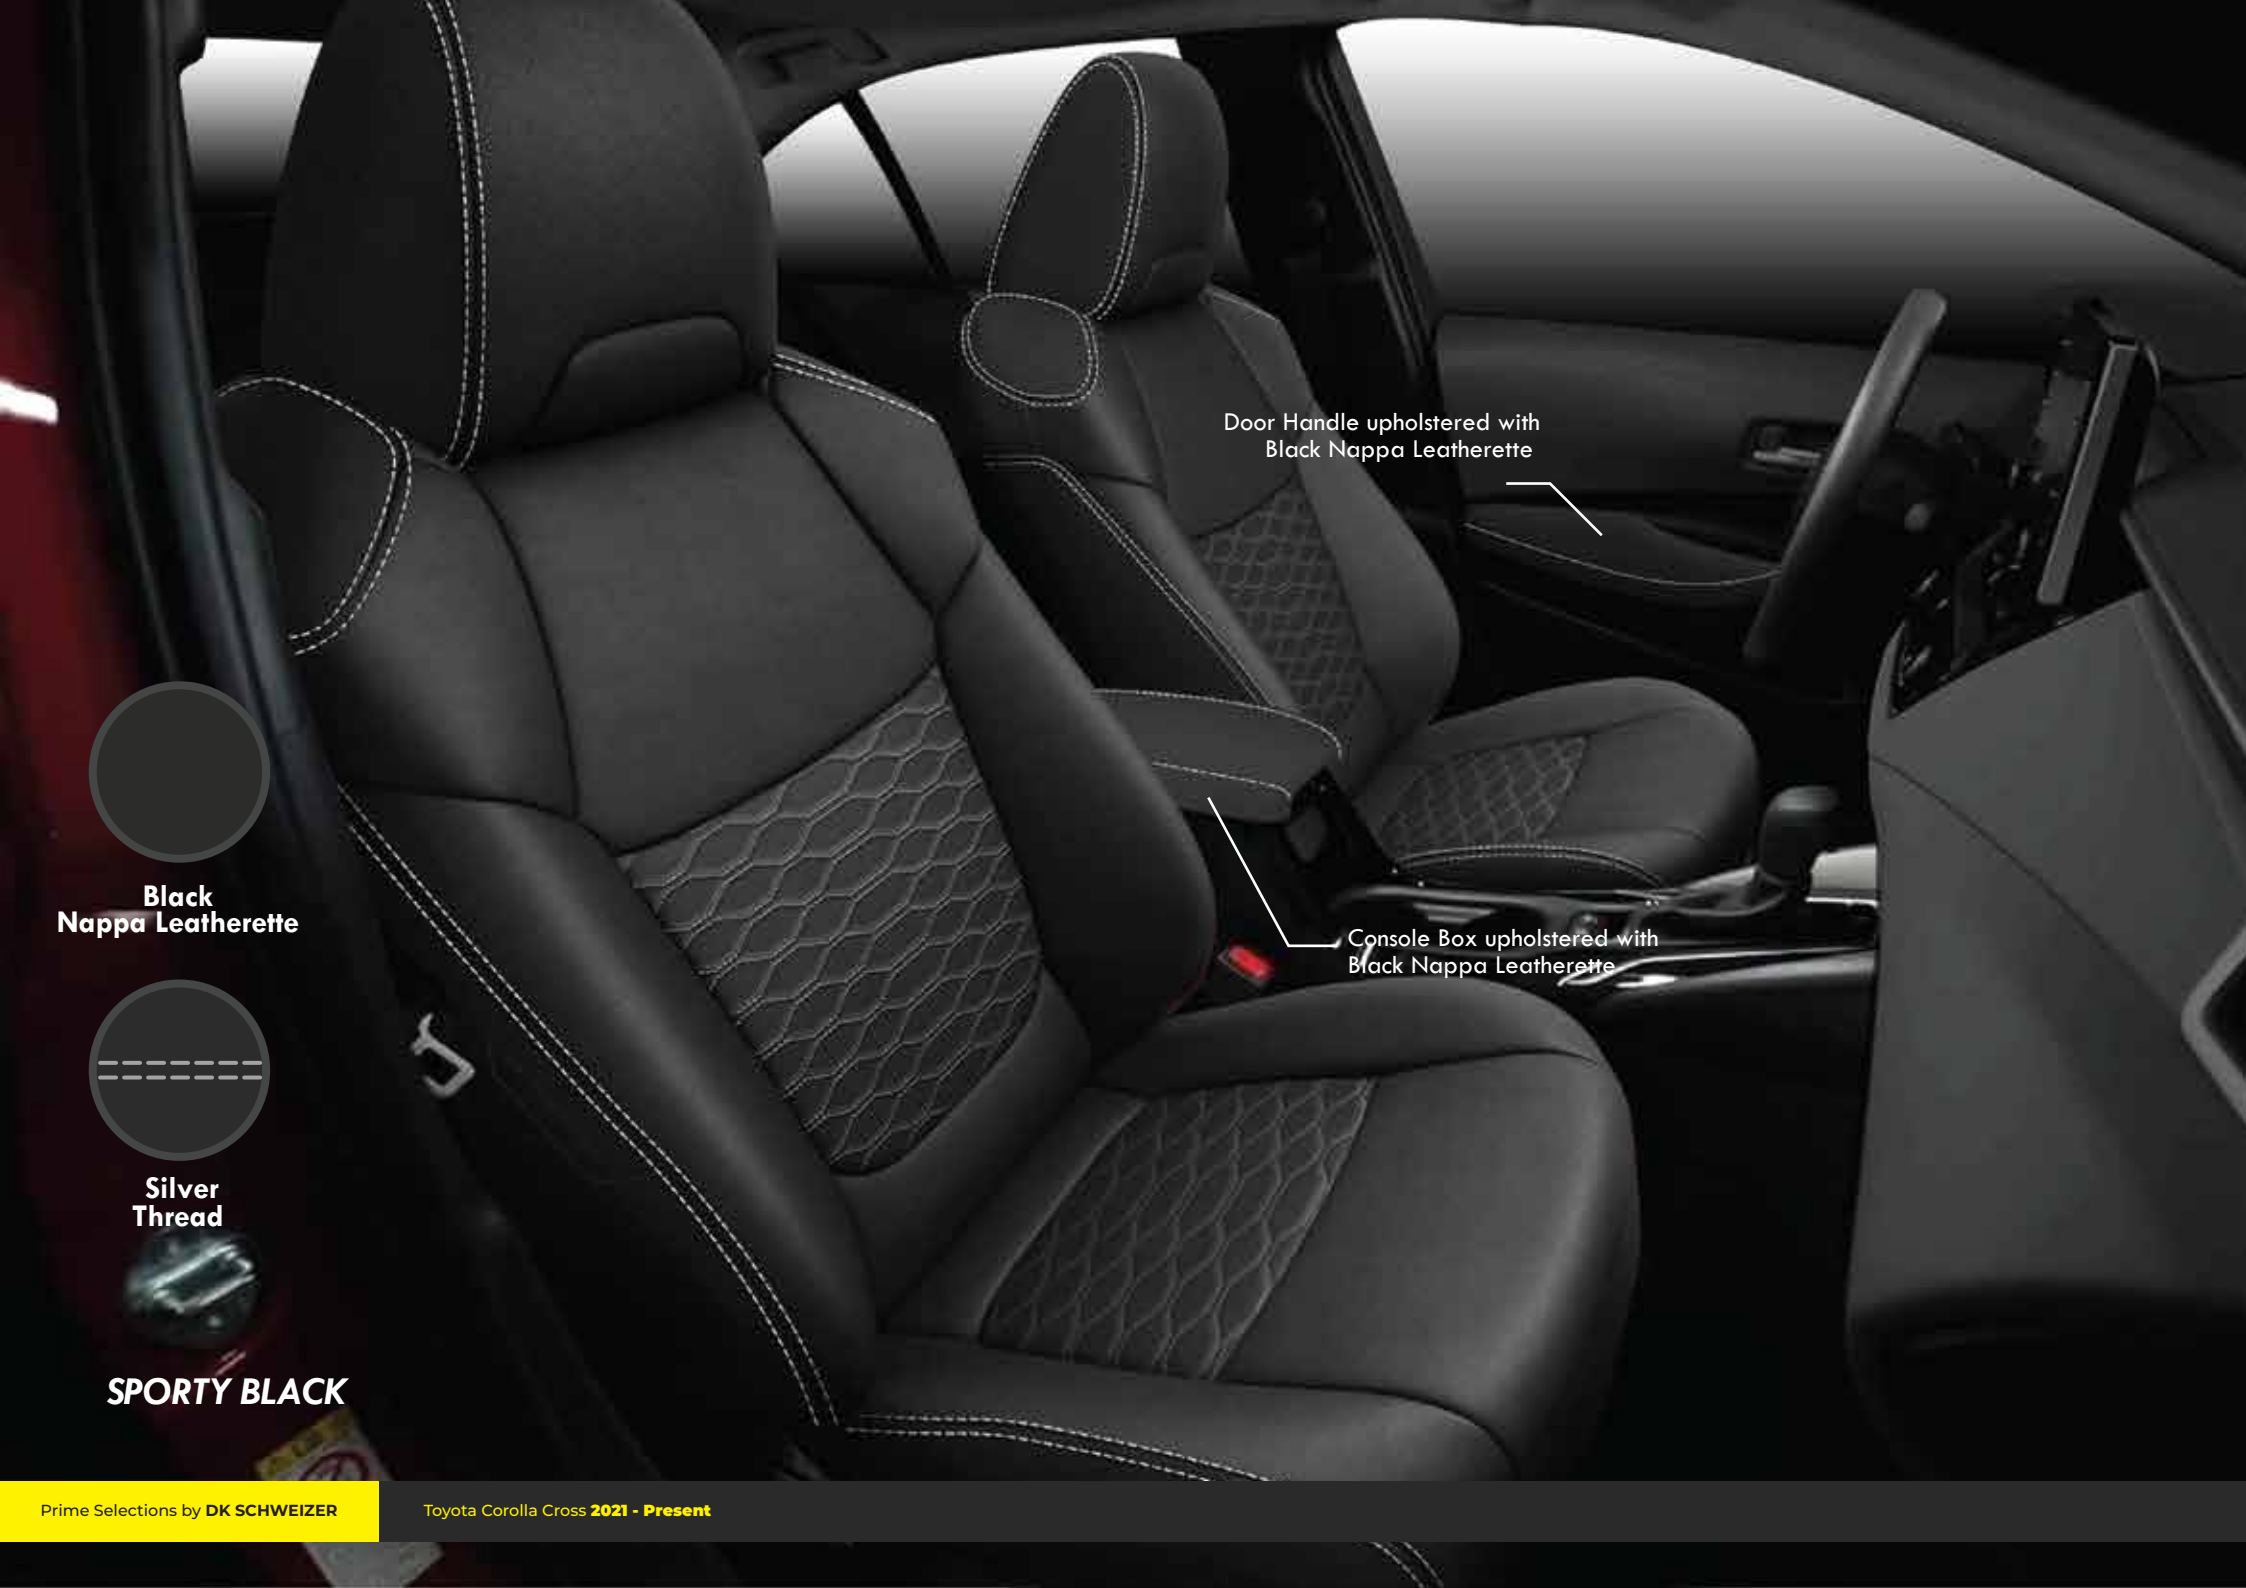

Red leather that
enhance sporty look

Automotive Red Leather

INTERIOR STYLING | HALF LEATHER

5 Seaters

Customized : RM3,350

Prime Selection : RM2,515

Door Handle upholstered with Black Nappa Leatherette

Console Box upholstered with Black Nappa Leatherette

Red

Black

Orange

5 Seaters

Customized : RM2,900

Prime Selection : RM2,175

Upgrade Available -

Half Leather