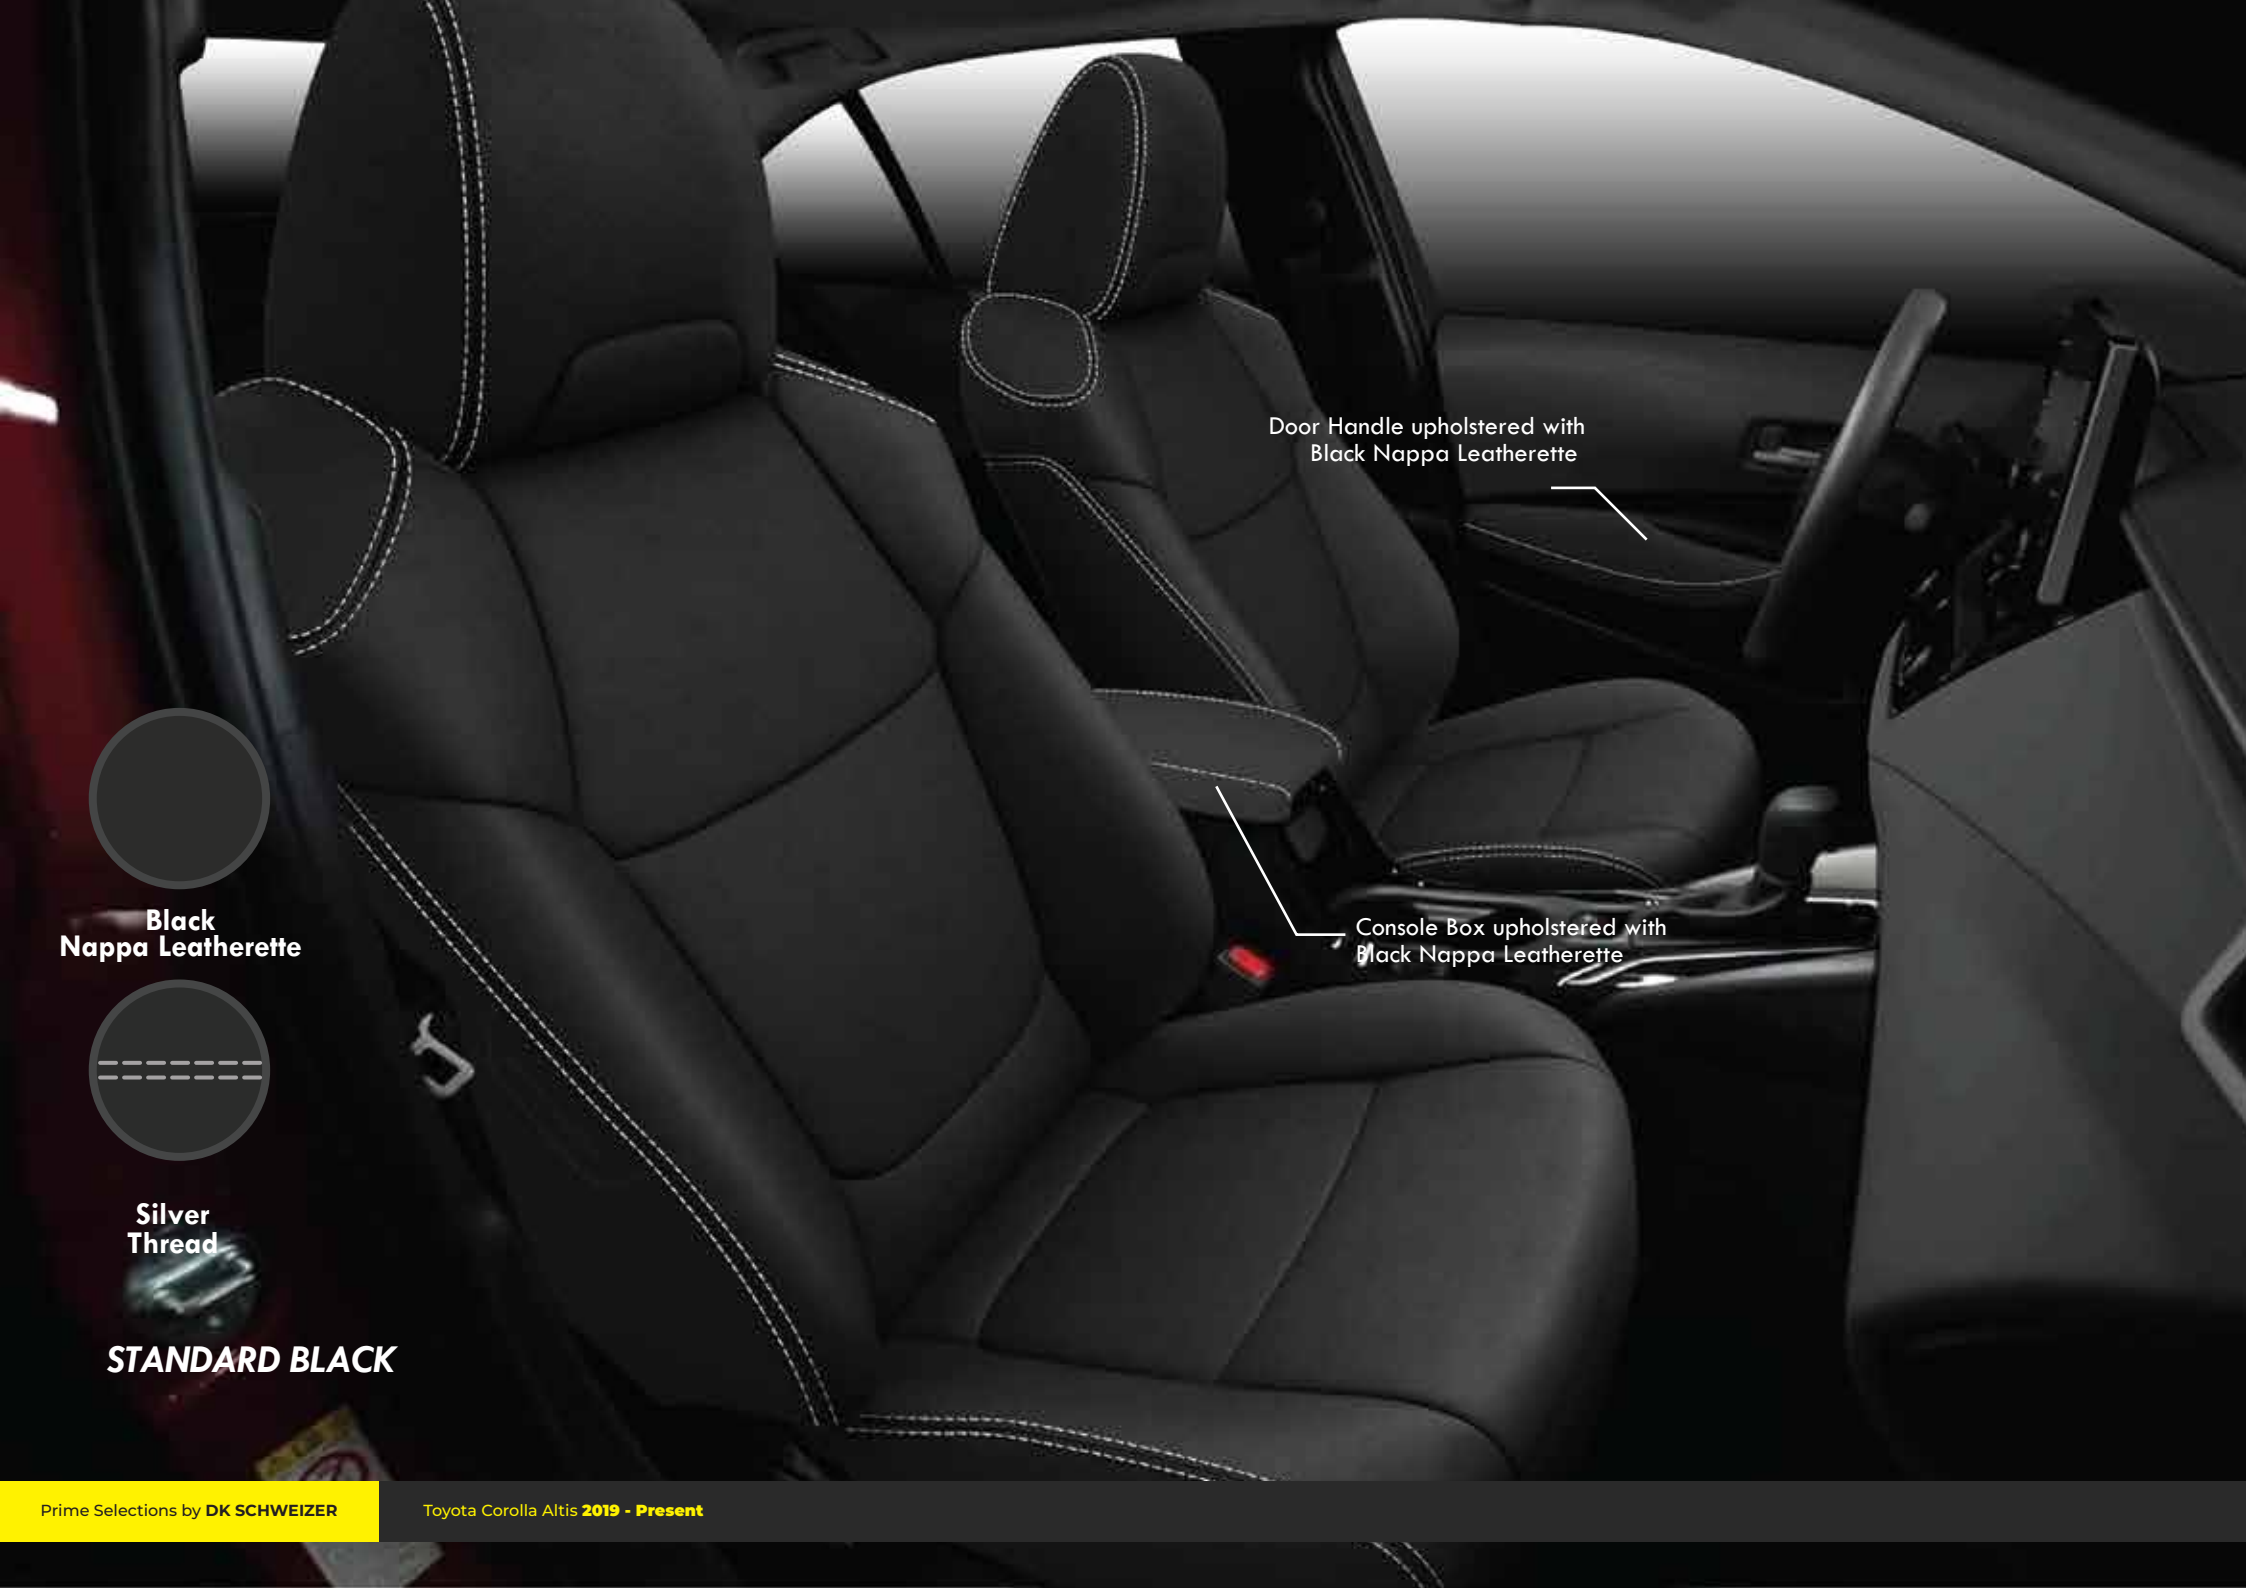

Door Handle upholstered with
Black Nappa Leatherette

Console Box upholstered with
Black Nappa Leatherette

Black
Nappa Leatherette

Silver
Thread

STANDARD BLACK