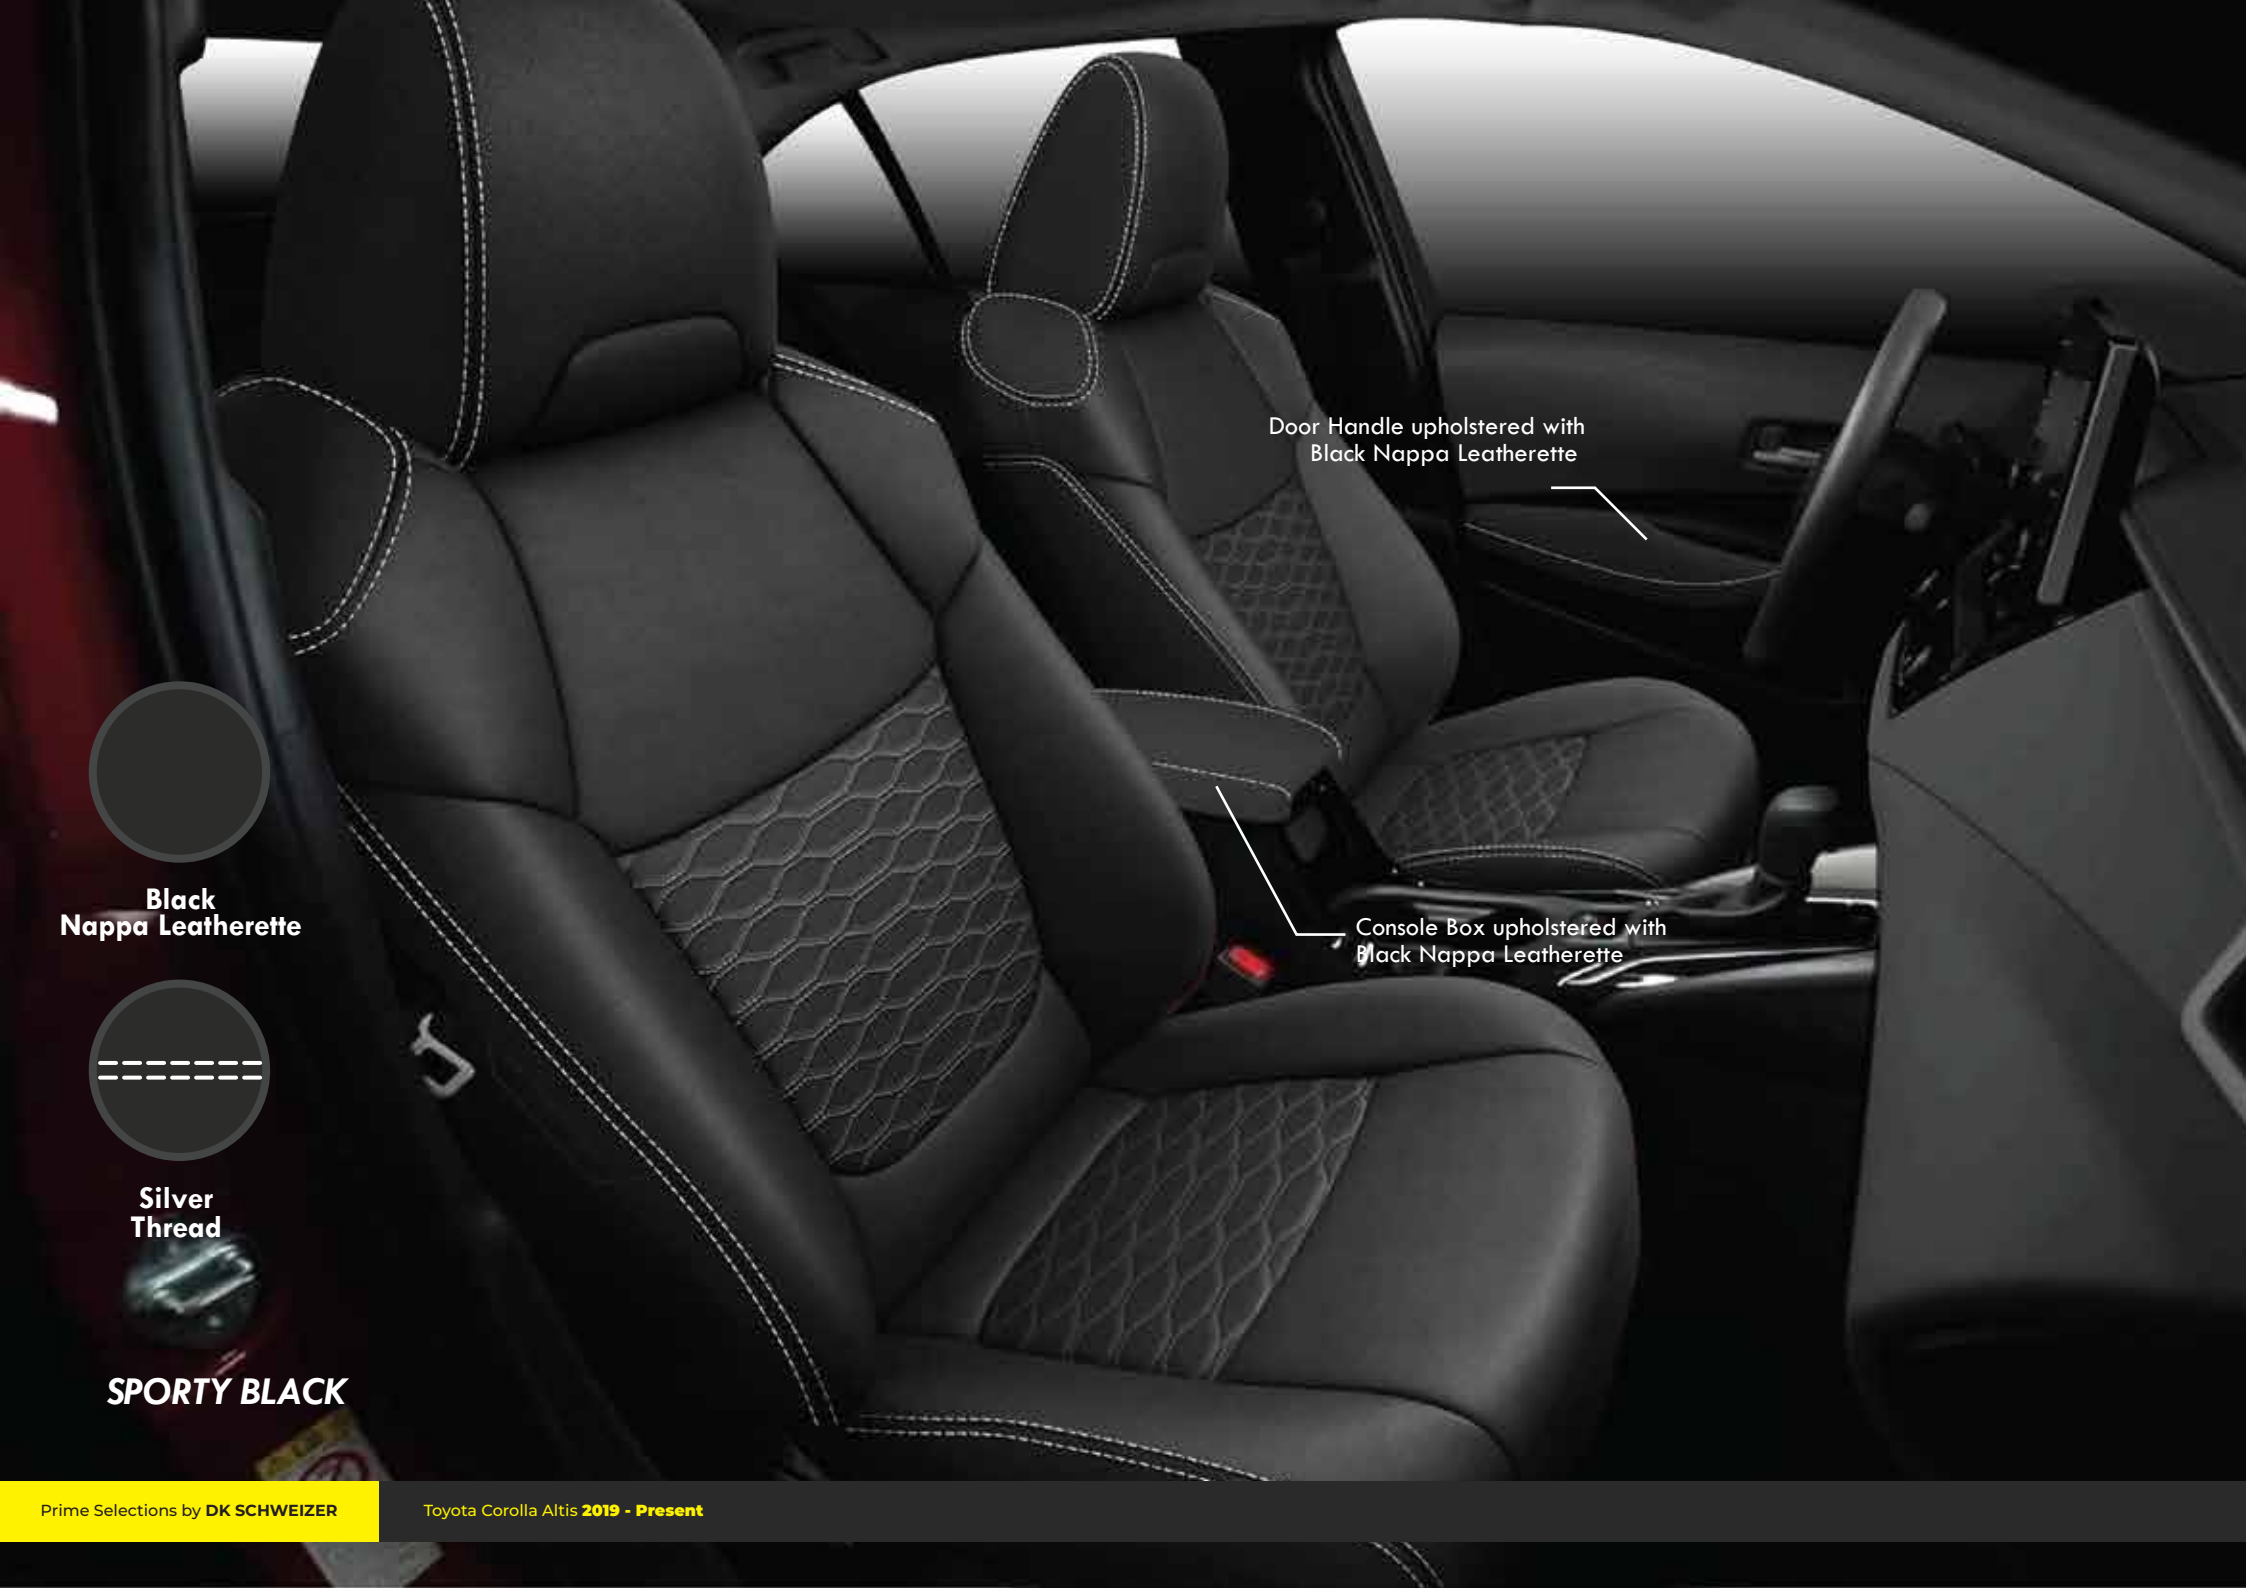

Door Handle upholstered with Black Nappa Leatherette

Console Box upholstered with Black Nappa Leatherette

Black Nappa Leatherette

Silver Thread

SPORTY BLACK